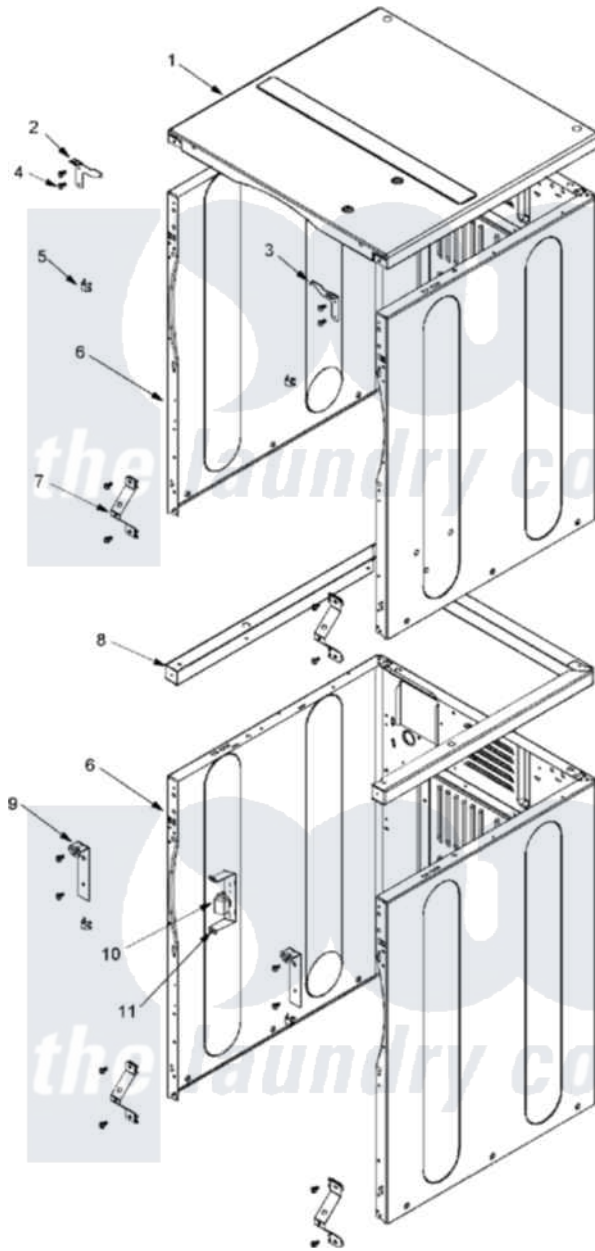

Maytag MLE23PRFYW 02 - CABINET FRONT

Maytag [Commercial Maytag MLE23PRFYW Dryer Parts](#) Parts Diagram 02 - CABINET FRONT
 Click on the part number to view part

Item	Original Part Number	Replaced By	Status	Part Description
001	22001402	214354		Screw, Top Cover To Cabnt.
"	33002124			Cover, Top
002	33002818			Bracket, LH Upper Front Panel
003	33002819			Bracket, RH Upper Front Panel
004	22001995			Screw Note: Screw, Tumbler Front And Shroud
005	33001980			Fastener, Access Panel
006	NLA		Not Available	CABINET ASSY (WHT-AS PK)
007	22001995			Screw Note: Screw, Tumbler Front And Shroud
"	22002425			Bracket, "V"
008	22001402	214354		Screw, Top Cover To Cabnt.
"	33002820			Support Weld Assembly
009	22001995			Screw Note: Screw, Tumbler Front And Shroud
"	33002821	33002861		Bracket- L
010	22004151	W10133335		Relay, Motor

"	306398		Relay, Heater
"	Y251119	3177991	Screw
011	22001078	3177991	Screw
"	22001995		Screw Note: Screw, Tumbler Front And Shroud
"	314627		Bracket, Relays
"	NLA	Not Available	BRACKET, RELAY