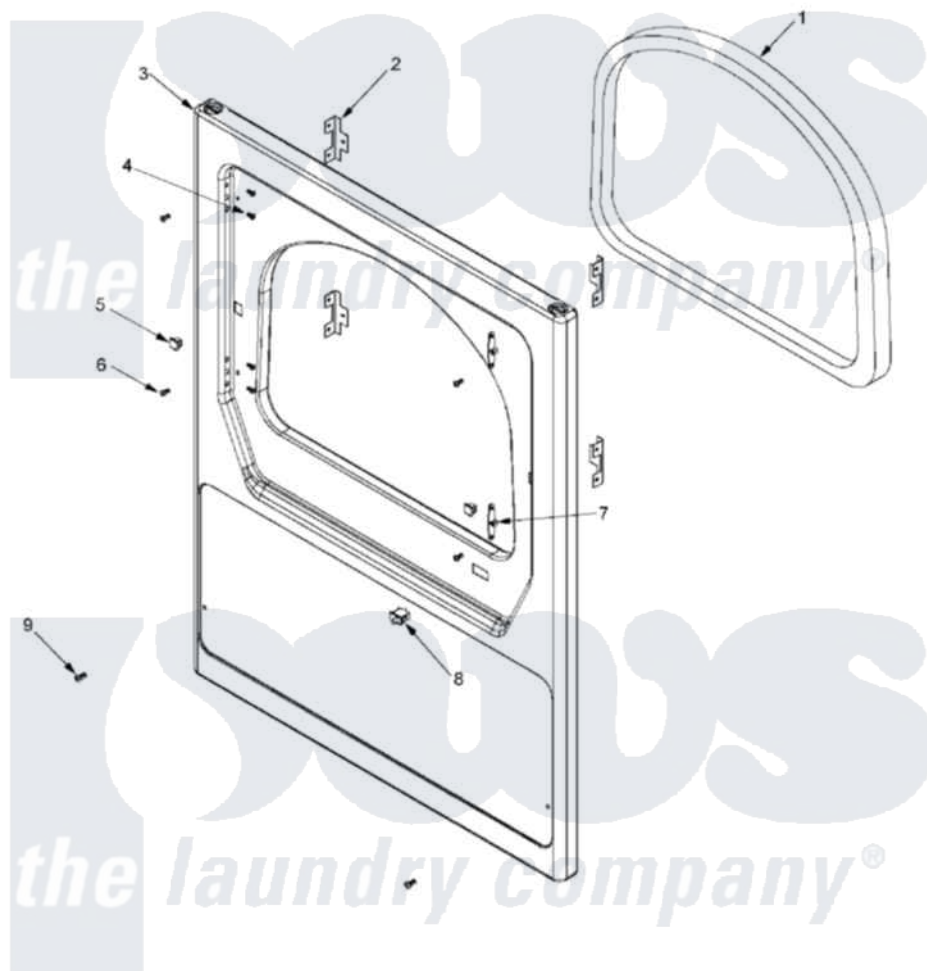

# Maytag MLE23PRFYW 04 - FRONT PANEL

Maytag Commercial Maytag MLE23PRFYW Dryer Parts Parts Diagram 04 - FRONT PANEL  
 Click on the part number to view part

Item	Original Part Number	Replaced By	Status	Part Description
001	<a href="#">33001767</a>			Seal, Shroud
002	<a href="#">33002025</a>			Twin Speednut
003	<a href="#">33002822</a>			Panel, Pr Flat Front
"	<a href="#">33002825</a>			Panel, Flat Front Lower
004	22002062	<a href="#">98006631</a>		Screw
005	Y304578	<a href="#">LA-1003</a>		Door Catch Kit
006	33001486	<a href="#">98008544</a>		Screw
007	<a href="#">33001175</a>			Cover, Hinge Hole
008	33001509	<a href="#">W10169313</a>		Switch-Dor
009	<a href="#">33002881</a>			Screw, Security No.10-16 x 1/2