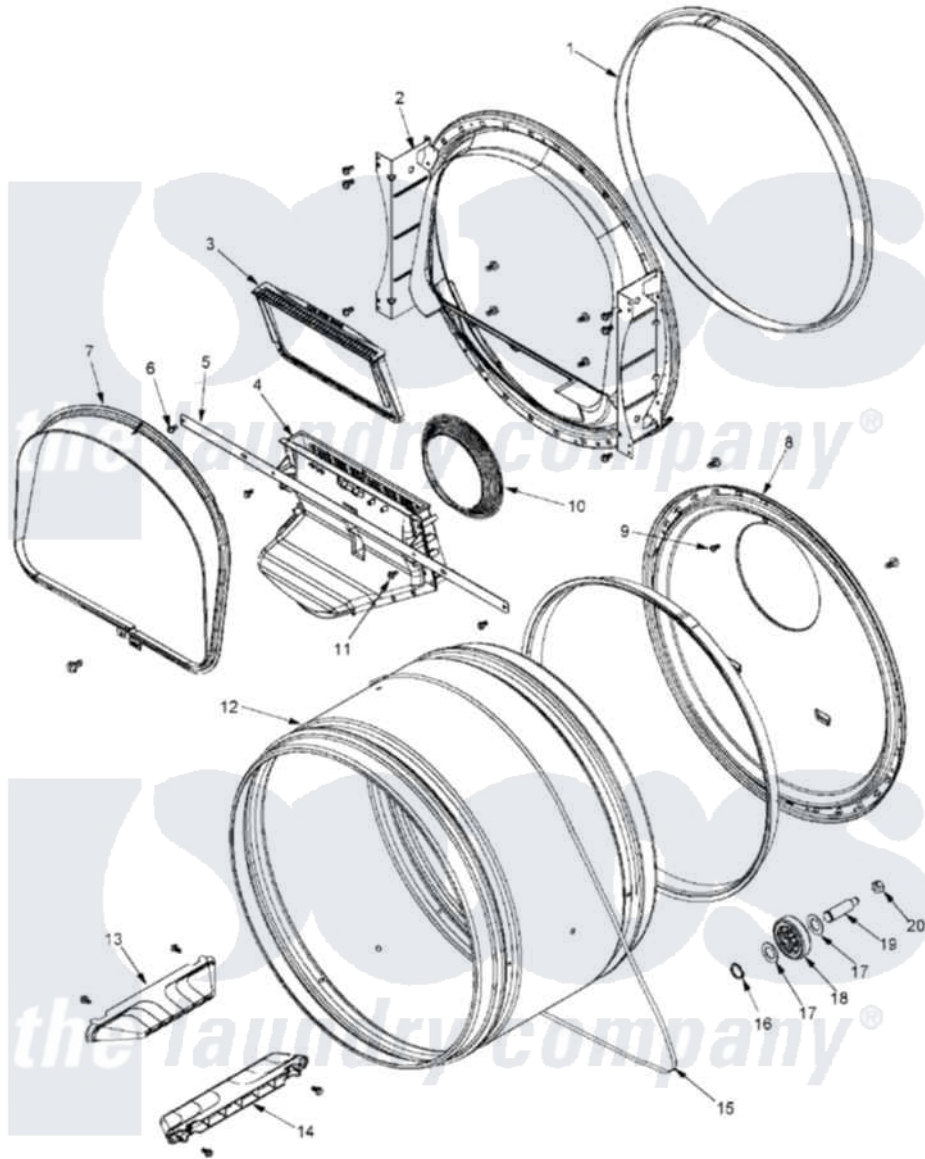

# Maytag MLE23PRFYW 06 - TUMBLER

Maytag [Commercial Maytag MLE23PRFYW Dryer Parts](#) Parts Diagram 06 - TUMBLER  
 Click on the part number to view part

Item	Original Part Number	Replaced By	Status	Part Description
001	<a href="#">33001807</a>			Seal, Tumbler
002	<a href="#">22001995</a>			Screw Note: Screw, Tumbler Front And Shroud
"	<a href="#">33001802</a>			Front, Tumbler
003	<a href="#">33002790</a>			Lint Filter
004	<a href="#">22001995</a>			Screw Note: Screw, Tumbler Front And Shroud
"	<a href="#">33001799</a>			Outlet Duct Assembly Note: Outlet Duct Assembly
005	<a href="#">33002039</a>			Brace, Tumbler Front
006	<a href="#">22001995</a>			Screw Note: Screw, Tumbler Front And Shroud
007	<a href="#">22001995</a>			Screw Note: Screw, Tumbler Front And Shroud
"	<a href="#">33002026</a>			Extension, Tumbler Front
008	<a href="#">22001995</a>			Screw Note: Screw, Tumbler Front And Shroud
"	<a href="#">33002779</a>			Tumbler Back And Seal As-Pack

"	<a href="#">33003037</a>		Tumbler Back And Seal
009	NLA	Not Available	SCREW---NA
010	<a href="#">33002560</a>		Seal, Blower
011	<a href="#">33001768</a>		Screw, Shroud Note: Screw, Shroud And Outlet Duct
012	33001794	<a href="#">33001889</a>	Tumbler
013	33001756	<a href="#">33002032</a>	Baffle
"	33001788	<a href="#">33002973</a>	Screw, No.9-15 X 1.00 Hx WS
014	<a href="#">33001755</a>		Baffle
"	33001788	<a href="#">33002973</a>	Screw, No.9-15 X 1.00 Hx WS
015	<a href="#">33002535</a>		V-Belt
016	410233	<a href="#">9703438</a>	Ring-Retrn
017	<a href="#">312535</a>		Washer, Vault Mounting Brk.
018	Y303373	<a href="#">12001541</a>	Drum Roller/Washer Assembly--W
019	Y312948	<a href="#">6-3129480</a>	Shaft- Tumbler
020	<a href="#">33001443</a>		Nut, Hex