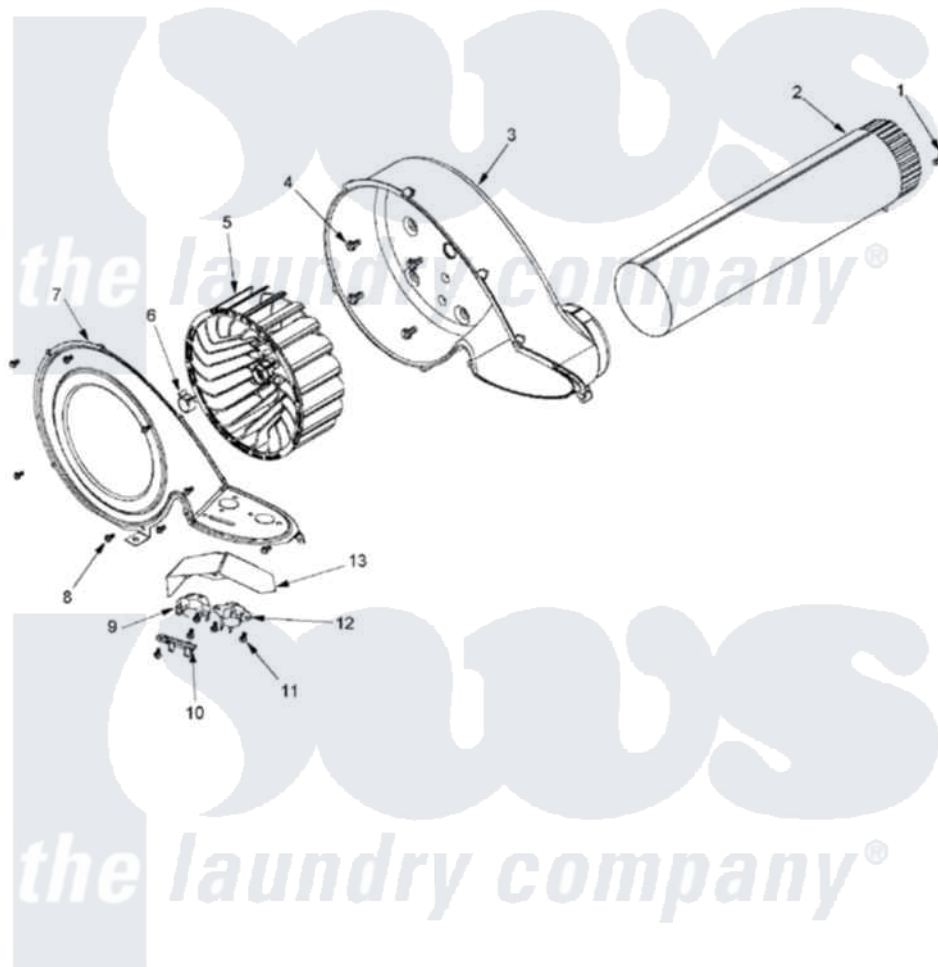

# Maytag MLE23PRFYW 08 - BLOWER

Maytag Commercial Maytag MLE23PRFYW Dryer Parts Parts Diagram 08 - BLOWER

[Click on the part number to view part](#)

Item	Original Part Number	Replaced By	Status	Part Description
001	<a href="#">22001995</a>			Screw Note: Screw, Tumbler Front And Shroud
002	<a href="#">33001799</a>			Outlet Duct Assembly Note: Outlet Duct Assembly
003	<a href="#">33001789</a>			Housing, Blower
004	Y310632	<a href="#">1163839</a>		Screw
005	<a href="#">33002797</a>			Wheel, Blower
006	<a href="#">312967</a>			Clamp, Blower Housing
007	<a href="#">33002711</a>			Cover, Blower Housing
008	33001855	<a href="#">33002917</a>		Screw, No.10-16
009	<a href="#">303392</a>			Thermostat, Cycling
010	<a href="#">33001762</a>			Fuse, Thermal
011	22002925	<a href="#">3370225</a>		Screw
012	<a href="#">33303391</a>			Thermostat, Cycling
013	<a href="#">33001837</a>			Cover, Thermostat