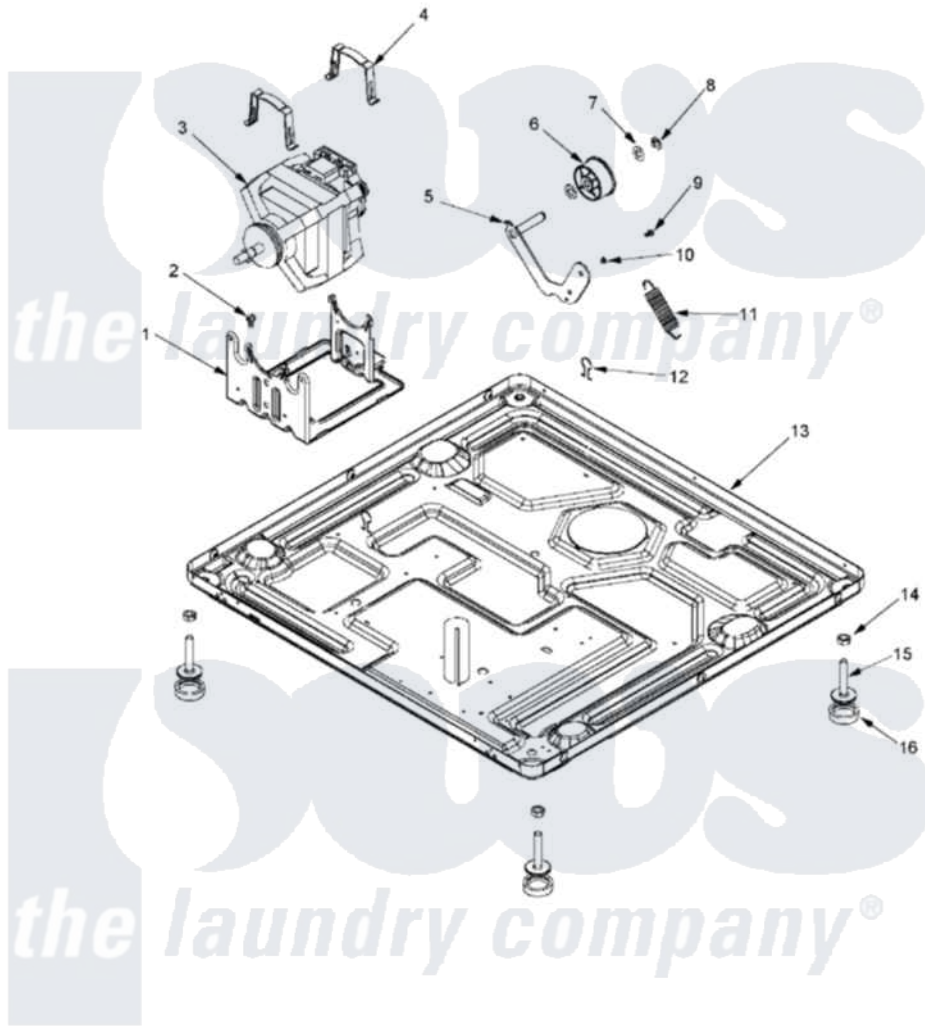

Maytag MLE23PRFYW 09 - BASE

Maytag [Commercial Maytag MLE23PRFYW Dryer Parts](#) Parts Diagram 09 - BASE
 Click on the part number to view part

Item	Original Part Number	Replaced By	Status	Part Description
001	33002817			Motor Support, Offset
002	Y313561			Screw----NA
003	33002795			Motor, Drive 60Hz
004	33002221	Y015825		Clip, Motor To Motor Support
005	33001840	6-3705180		Idler Arm
006	33001783	6-3700340		Bearing- I
007	Y312527			Washer, Idler Shaft
008	312958	354987		Ring, Retaining
009	Y014874			Screw, Idler Arm And Sleeve
010	33002218			Grommet, Idler Arm
011	33002460	33002459		Assembly, Spring And Plug
012	410490			Spring, Retainer Wire Harness
013	33002186	W10133285		Transformer 120V To 22.5vac
"	33002816			Base
"	NLA		Not Available	BASE, (LWR)----NA
014	Y052740	62739		Nut, Lock