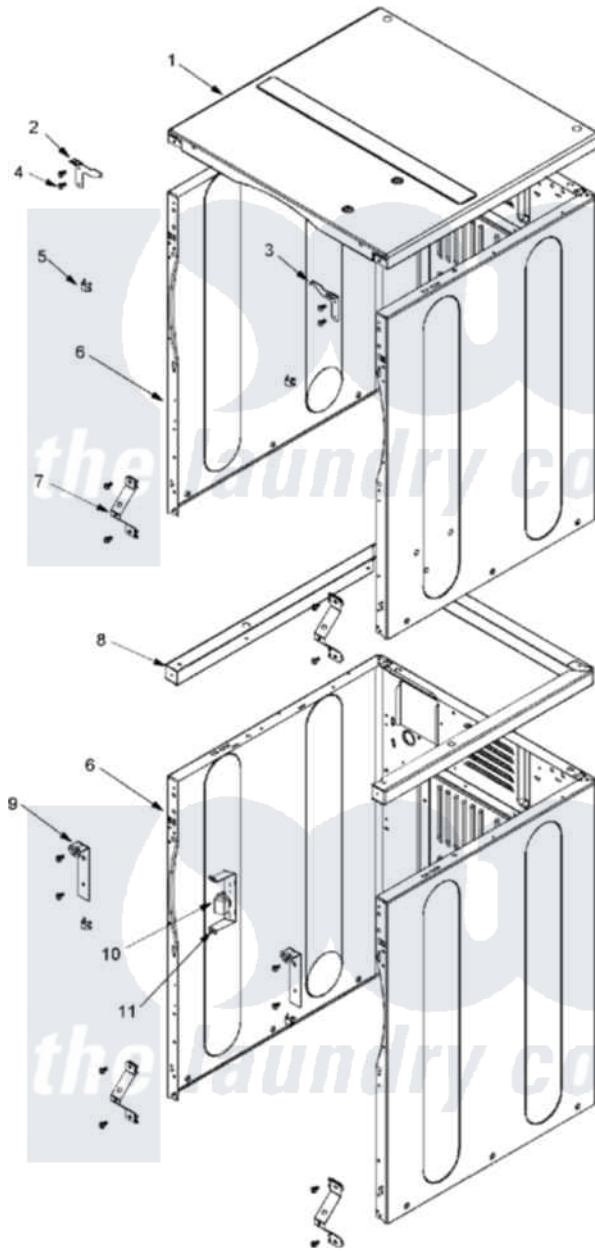

Maytag MLE23PRFW 02 - CABINET FRONT

Maytag [Commercial Maytag MLE23PRFW Dryer Parts](#) Parts Diagram 02 - CABINET FRONT
 Click on the part number to view part

Item	Original Part Number	Replaced By	Status	Part Description
001	22001402	214354		Screw, Top Cover To Cabnt.
"	33002124			Cover, Top
002	33002818			Bracket, LH Upper Front Panel
003	33002819			Bracket, RH Upper Front Panel
004	22001995			Screw Note: Screw, Tumbler Front And Shroud
005	33001980			Fastener, Access Panel
006	NLA		Not Available	CABINET ASSY (WHT-AS PK)
007	22001995			Screw Note: Screw, Tumbler Front And Shroud
"	22002425			Bracket, "V"
008	22001402	214354		Screw, Top Cover To Cabnt.
"	33002820			Support Weld Assembly
009	22001995			Screw Note: Screw, Tumbler Front And Shroud
"	33002821	33002861		Bracket- L
010	22004151	W10133335		Relay, Motor

"	306398		Relay, Heater
"	Y251119	3177991	Screw
011	22001078	3177991	Screw
"	22001995		Screw Note: Screw, Tumbler Front And Shroud
"	314627		Bracket, Relays
"	NLA	Not Available	BRACKET, RELAY