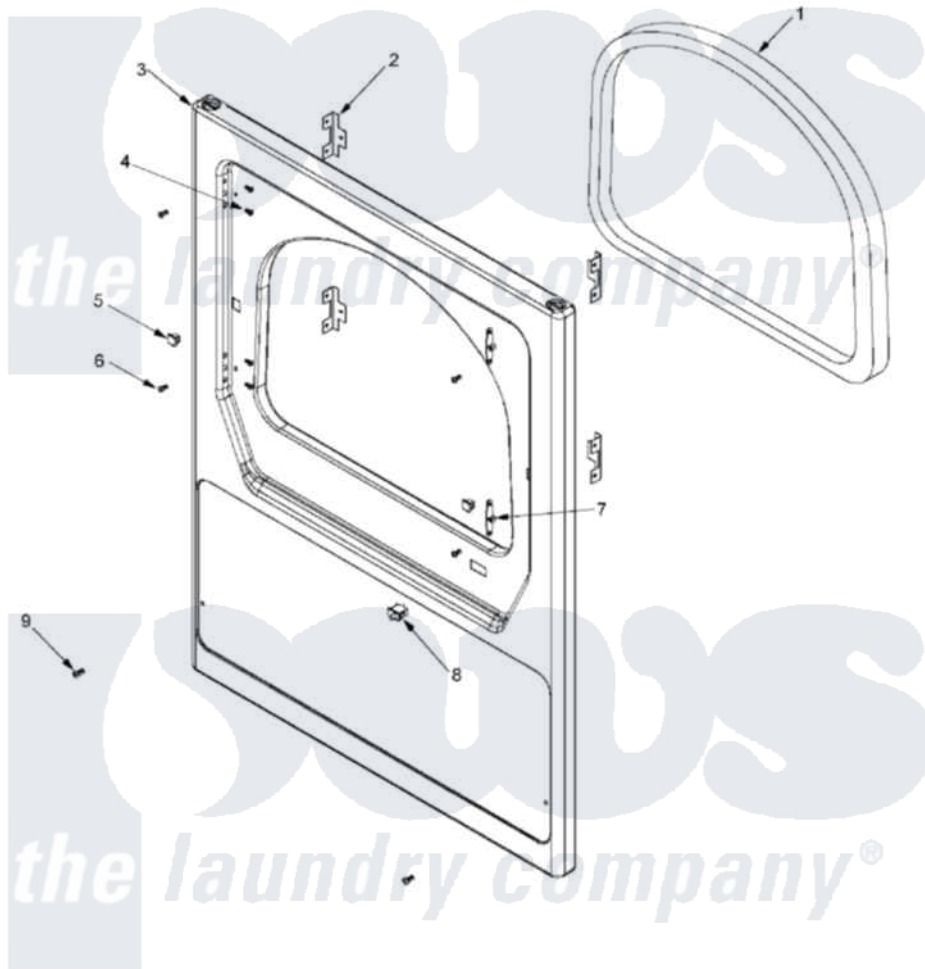

Maytag MLE23PRFZW 04 - FRONT PANEL

Maytag [Commercial Maytag MLE23PRFZW Dryer Parts](#) Parts Diagram 04 - FRONT PANEL
 Click on the part number to view part

Item	Original Part Number	Replaced By	Status	Part Description
001	33001767			Seal, Shroud
002	33002025			Twin Speednut
003	33002822			Panel, Pr Flat Front
"	33002825			Panel, Flat Front Lower
004	22002062	98006631		Screw
005	Y304578	LA-1003		Door Catch Kit
006	33001486	98008544		Screw
007	33001175			Cover, Hinge Hole
008	33001509	W10169313		Switch-Dor
009	33002881			Screw, Security No.10-16 x 1/2