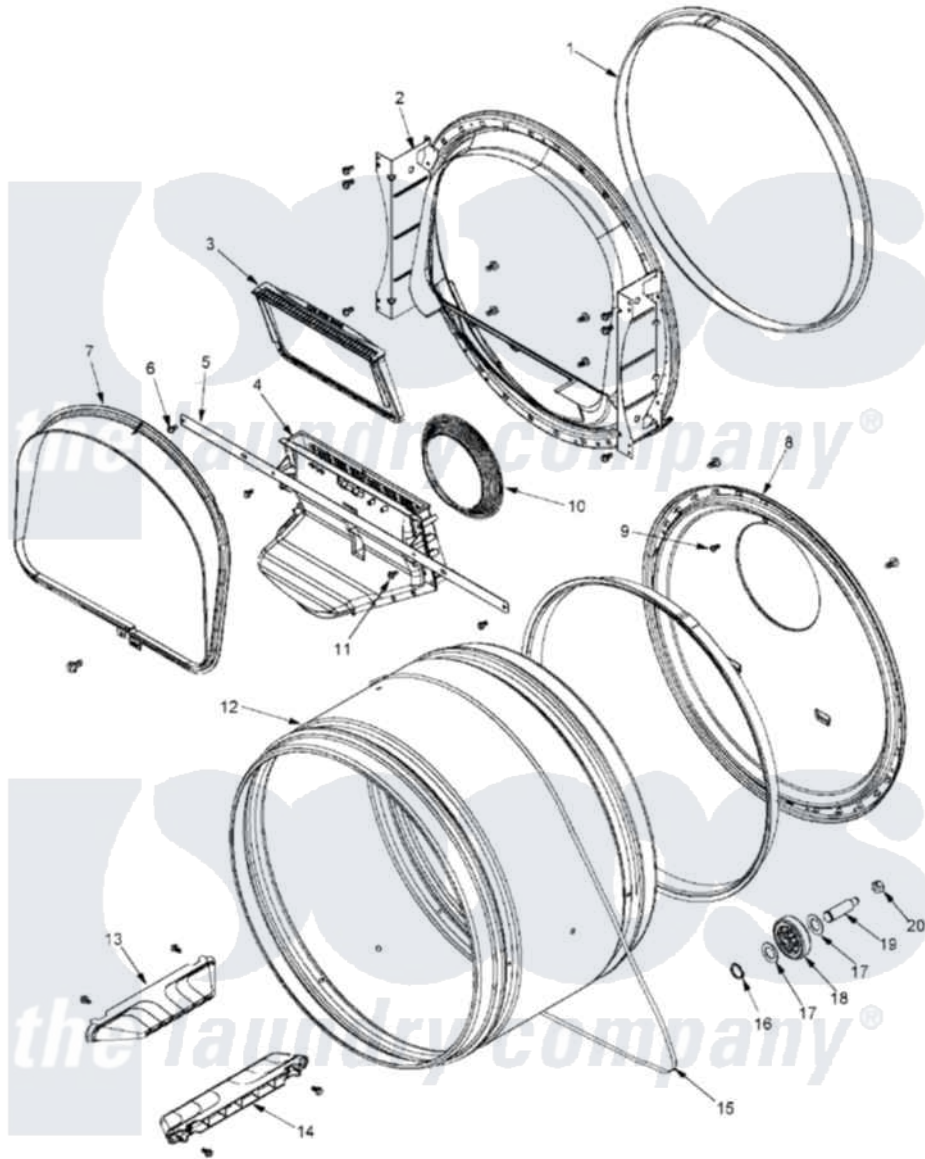

# Maytag MLE23PRFZW 06 - TUMBLER

Maytag [Commercial Maytag MLE23PRFZW Dryer Parts](#) Parts Diagram 06 - TUMBLER  
 Click on the part number to view part

Item	Original Part Number	Replaced By	Status	Part Description
001	<a href="#">33001807</a>			Seal, Tumbler
002	<a href="#">22001995</a>			Screw Note: Screw, Tumbler Front And Shroud
"	<a href="#">33001802</a>			Front, Tumbler
003	<a href="#">33002790</a>			Lint Filter
004	<a href="#">22001995</a>			Screw Note: Screw, Tumbler Front And Shroud
"	<a href="#">33001799</a>			Outlet Duct Assembly Note: Outlet Duct Assembly
005	<a href="#">33002039</a>			Brace, Tumbler Front
006	<a href="#">22001995</a>			Screw Note: Screw, Tumbler Front And Shroud
007	<a href="#">22001995</a>			Screw Note: Screw, Tumbler Front And Shroud
"	<a href="#">33002026</a>			Extension, Tumbler Front
008	<a href="#">22001995</a>			Screw Note: Screw, Tumbler Front And Shroud
"	<a href="#">33002779</a>			Tumbler Back And Seal As-Pack

"	<a href="#">33003037</a>		Tumbler Back And Seal
009	NLA	Not Available	SCREW---NA
010	<a href="#">33002560</a>		Seal, Blower
011	<a href="#">33001768</a>		Screw, Shroud Note: Screw, Shroud And Outlet Duct
012	33001794	<a href="#">33001889</a>	Tumbler
013	33001756	<a href="#">33002032</a>	Baffle
"	33001788	<a href="#">33002973</a>	Screw, No.9-15 X 1.00 Hx WS
014	<a href="#">33001755</a>		Baffle
"	33001788	<a href="#">33002973</a>	Screw, No.9-15 X 1.00 Hx WS
015	<a href="#">33002535</a>		V-Belt
016	410233	<a href="#">9703438</a>	Ring-Retrn
017	<a href="#">312535</a>		Washer, Vault Mounting Brk.
018	Y303373	<a href="#">12001541</a>	Drum Roller/Washer Assembly--W
019	Y312948	<a href="#">6-3129480</a>	Shaft- Tumbler
020	<a href="#">33001443</a>		Nut, Hex