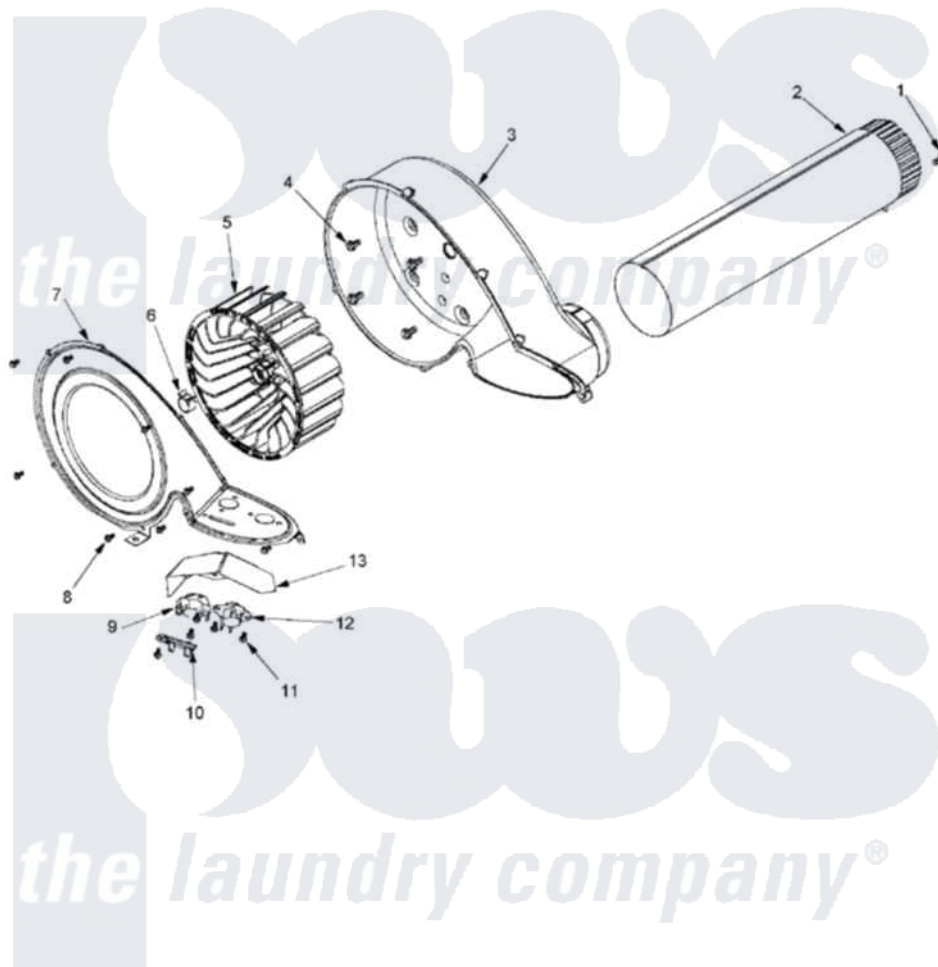

# Maytag MLE23PRFZW 08 - BLOWER

Maytag Commercial Maytag MLE23PRFZW Dryer Parts Parts Diagram 08 - BLOWER

Click on the part number to view part

Item	Original Part Number	Replaced By	Status	Part Description
001	<a href="#">22001995</a>			Screw Note: Screw, Tumbler Front And Shroud
002	<a href="#">33001799</a>			Outlet Duct Assembly Note: Outlet Duct Assembly
003	<a href="#">33001789</a>			Housing, Blower
004	Y310632	<a href="#">1163839</a>		Screw
005	<a href="#">33002797</a>			Wheel, Blower
006	<a href="#">312967</a>			Clamp, Blower Housing
007	<a href="#">33002711</a>			Cover, Blower Housing
008	33001855	<a href="#">33002917</a>		Screw, No.10-16
009	<a href="#">303392</a>			Thermostat, Cycling
010	<a href="#">33001762</a>			Fuse, Thermal
011	22002925	<a href="#">3370225</a>		Screw
012	<a href="#">33303391</a>			Thermostat, Cycling
013	<a href="#">33001837</a>			Cover, Thermostat