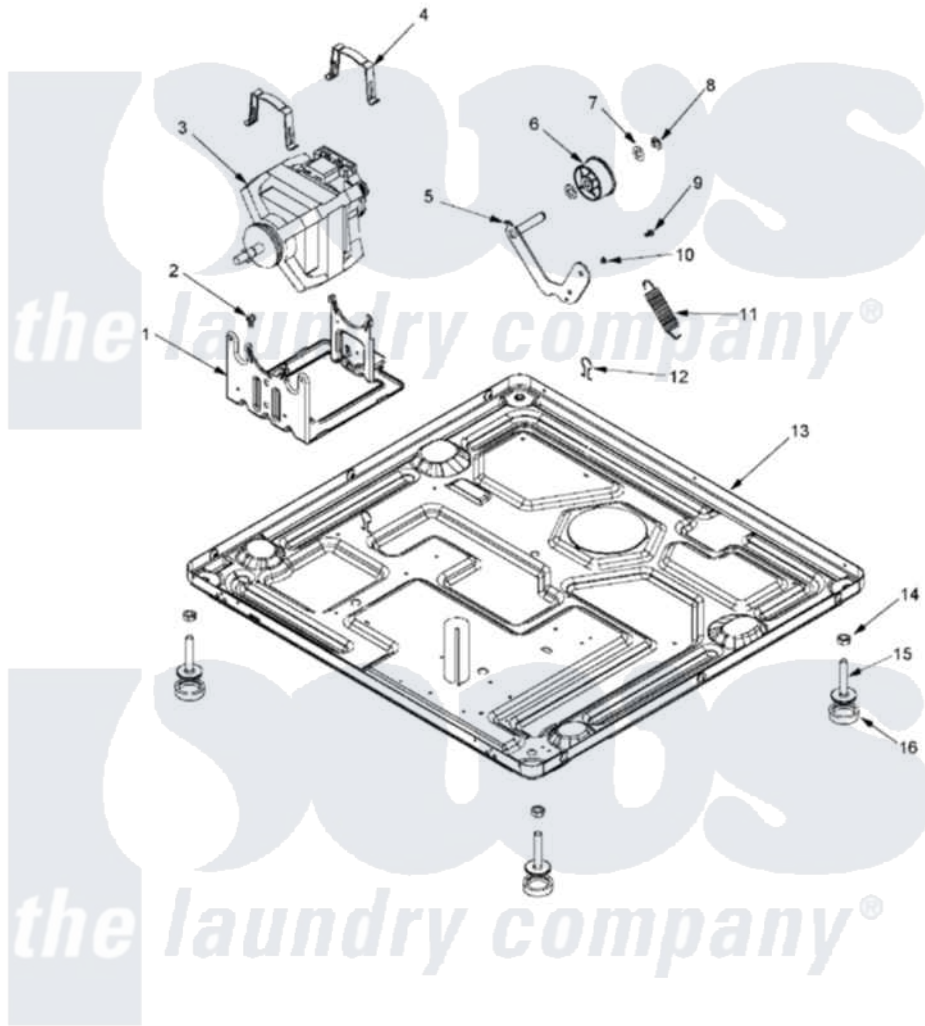

# Maytag MLE23PRFZW 09 - BASE

Maytag [Commercial Maytag MLE23PRFZW Dryer Parts](#) Parts Diagram 09 - BASE  
 Click on the part number to view part

Item	Original Part Number	Replaced By	Status	Part Description
001	<a href="#">33002817</a>			Motor Support, Offset
002	<a href="#">Y313561</a>			Screw----NA
003	<a href="#">33002795</a>			Motor, Drive 60Hz
004	33002221	<a href="#">Y015825</a>		Clip, Motor To Motor Support
005	33001840	<a href="#">6-3705180</a>		Idler Arm
006	33001783	<a href="#">6-3700340</a>		Bearing- I
007	<a href="#">Y312527</a>			Washer, Idler Shaft
008	<a href="#">312958</a>	<a href="#">354987</a>		Ring, Retaining
009	<a href="#">Y014874</a>			Screw, Idler Arm And Sleeve
010	<a href="#">33002218</a>			Grommet, Idler Arm
011	33002460	<a href="#">33002459</a>		Assembly, Spring And Plug
012	<a href="#">410490</a>			Spring, Retainer Wire Harness
013	33002186	<a href="#">W10133285</a>		Transformer 120V To 22.5vac
"	<a href="#">33002816</a>			Base
"	NLA		Not Available	BASE, (LWR)----NA
014	<a href="#">Y052740</a>	<a href="#">62739</a>		Nut, Lock