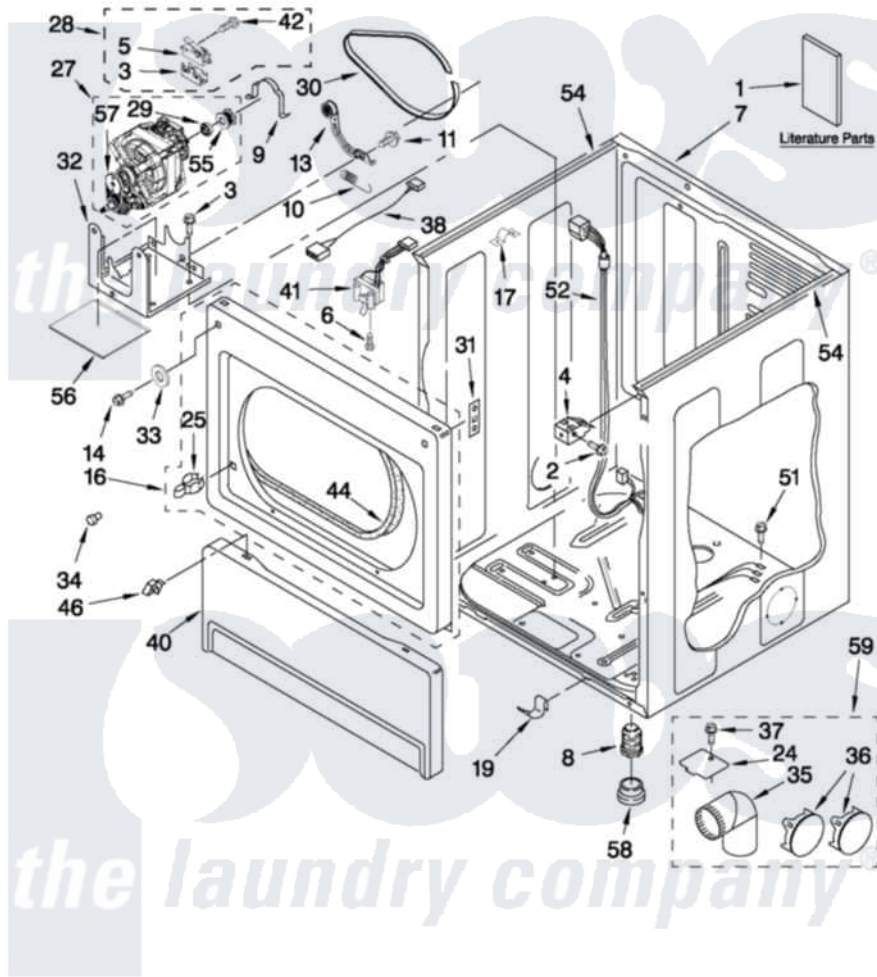

Maytag MLE24PDAGW0 01 - LOWER CABINET AND FRONT PANEL PARTS

LOWER CABINET AND FRONT PANEL PARTS

For Model: MLE24PDAGW0
(White)

FOR ORDERING INFORMATION REFER TO PARTS PRICE LIST

W10184541

2

Maytag [Commercial Maytag MLE24PDAGW0 Dryer Parts](#) Parts Diagram 01 - LOWER CABINET AND FRONT PANEL PARTS

[Click on the part number to view part](#)

Item	Original Part Number	Replaced By	Status	Part Description
1	W10184545		Not Available	INSTALLATION INSTRUCTIONS
"	W10184546		Not Available	TECH SHEET
"	W10184541			REPAIR PARTS LIST
2	W10223793	3400080		Screw
3	8564011			Bracket-Switch
4	3391846			Clip, Front Panel
5	8564010			Assembly, Switch And Actuator
6	W10080540			Screw, 6-20 X 7/8
7	8310656			Cabinet
8	3392100	49621		Feet-Leveling
9	660658			Clamp, Motor Mounting 343481 685441
10	3387374			Spring, Idler
11	3389420			Retainer-Idler 1/4-20 X 1/16