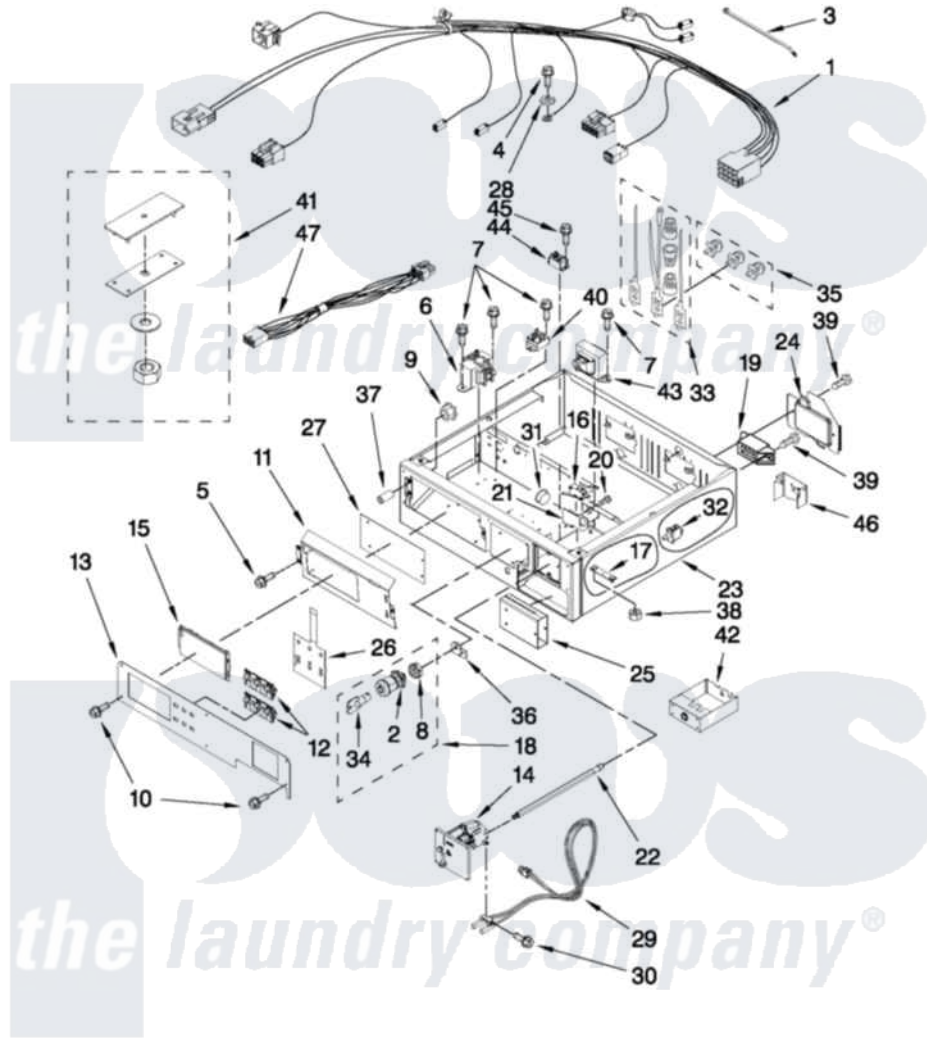

Maytag MLE24PDAGW0 02 - CONTROL PANEL AND SEPARATOR PARTS

CONTROL PANEL AND SEPARATOR PARTS

For Model: MLE24PDAGW0
(White)

FOR ORDERING INFORMATION REFER TO PARTS PRICE LIST

W10184541

4

Maytag [Commercial Maytag MLE24PDAGW0 Dryer Parts](#) Parts Diagram 02 - CONTROL PANEL AND SEPARATOR PARTS

[Click on the part number to view part](#)

Item	Original Part Number	Replaced By	Status	Part Description
1	W10169691			Harness, Collar
2	W10139762			Hex Nut, 3/4-27
3	8529895			Tie, Cable
4	697776	4331106		Screw, No.10-32 X 7/16
5	W10140652			Screw, 6-20 X 1/2
6	W10237957			Transformer 120 - 22.5 Vac
7	W10080820			Screw, 8-18 X .298
8	W10177242			Hex-Nut 9/32 - 28
9	W10139046			Nut 6-32
10	W10131119			Screw, 8-18 X 5/16
11	W10163677			Plate, Control Mounting
12	W10131113			Push Button
13	W10135192			Facia Console
14	W10133242			Coin Drop Assembly
15	W10133268			Cover, Display
16	W10133281			Switch, Service Access

17	W10159907		Mounting Strap, Weld Assembly
18	W10133264		Lock Assembly, Service Door
19	W10237321		Terminal-Block
20	3400408		Screw, 4-40 X 5/8
21	W10160652		Bracket-Switch
22	W10137319		Hex-Bar Bolt
23	W10159849		Collar
24	W10196677		Cover, Terminal Block
25	W10133258		Vault-Body Assembly
26	W10133278		Membrane Switch Assembly
27	W10167611		Control Board
28	3390443		Retainer, Terminal
29	W10155927	W10226074	Coin-Optic Sensor Assembly
30	W10142655		Screw, 6-20 X 1.00
31	W10165297		Snap Bushing
32	W10133289		Switch, Vault And Service Door
33	279318		Terminal Tinned And Brass Panel
34	W10140858		Key
35	279393		Terminal Block Screw Kit
36	W10233256		Locking Cam
37	W10133514		Spacer
38	W10080190		Nut, 3/8-16
39	W10080740	3400000	Screw, 10-24 X 3/8
40	W10133335		Relay, Motor
41	W10169579		Kit-Coin Box, Security
42	W10133248		Coin Box
43	W10237958		Transformer, 240 - 120
44	W10258680		Relay, Heater
45	W10080700		Screw, 8-18 X 1/2
46	W10192090		Bracket, Terminal Block
47	W10111027		Jumper, Transformer