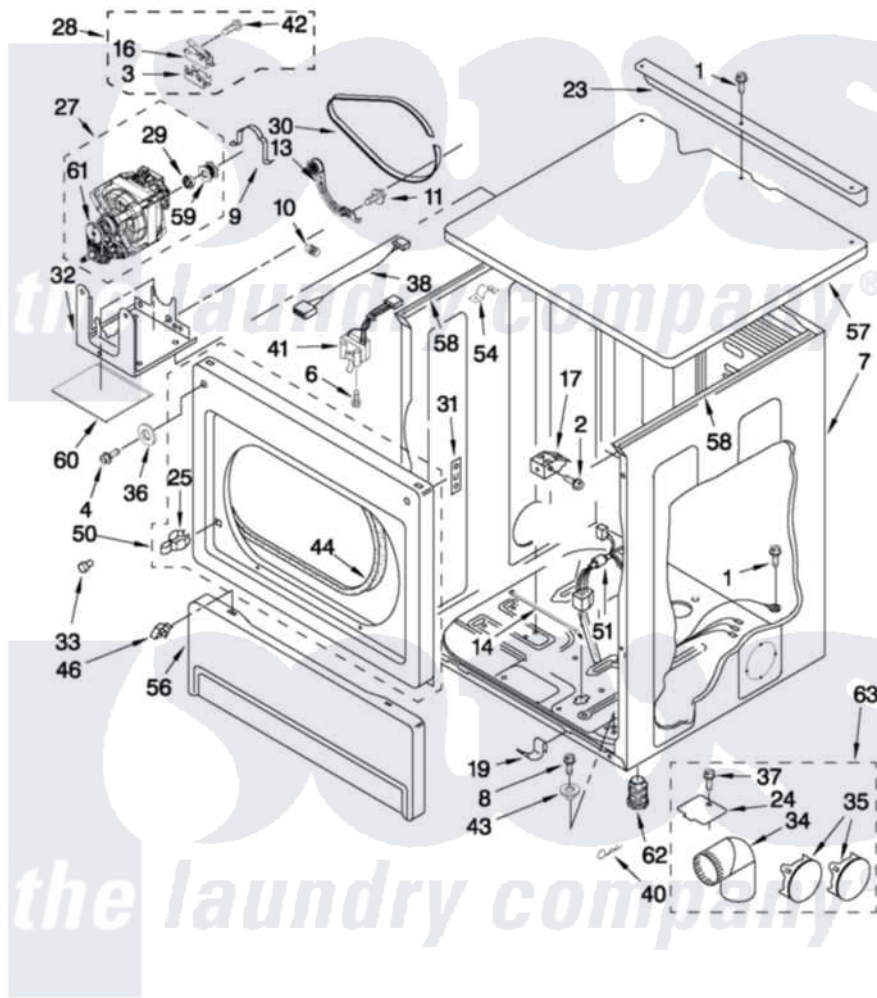

Maytag MLE24PDAGW0 03 - UPPER CABINET AND FRONT PANEL PARTS

UPPER CABINET AND FRONT PANEL PARTS

For Model: MLE24PDAGW0
(White)

FOR ORDERING INFORMATION REFER TO PARTS PRICE LIST

W10184541

6

Maytag [Commercial Maytag MLE24PDAGW0 Dryer Parts](#) Parts Diagram 03 - UPPER CABINET AND FRONT PANEL PARTS

[Click on the part number to view part](#)

Item	Original Part Number	Replaced By	Status	Part Description
1	W10080700			Screw, 8-18 X 1/2
2	W10223793	3400080		Screw
3	8564011			Bracket-Switch
4	3400077			Screw, 10-16 X 1/2
6	W10080540			Screw, 6-20 X 7/8
7	3978859	280024		Cabinet
8	W10223796			5/16-18 X 1.00
9	660658			Clamp, Motor Mounting 343481 685441
10	3387374			Spring, Idler
11	3389420			Retainer-Idler 1/4-20 X 1/16
13	W10141380	W10344192		Idler Assembly
14	8529895			Tie, Cable
16	8564010			Assembly, Switch And Actuator
17	3391846			Clip, Front Panel