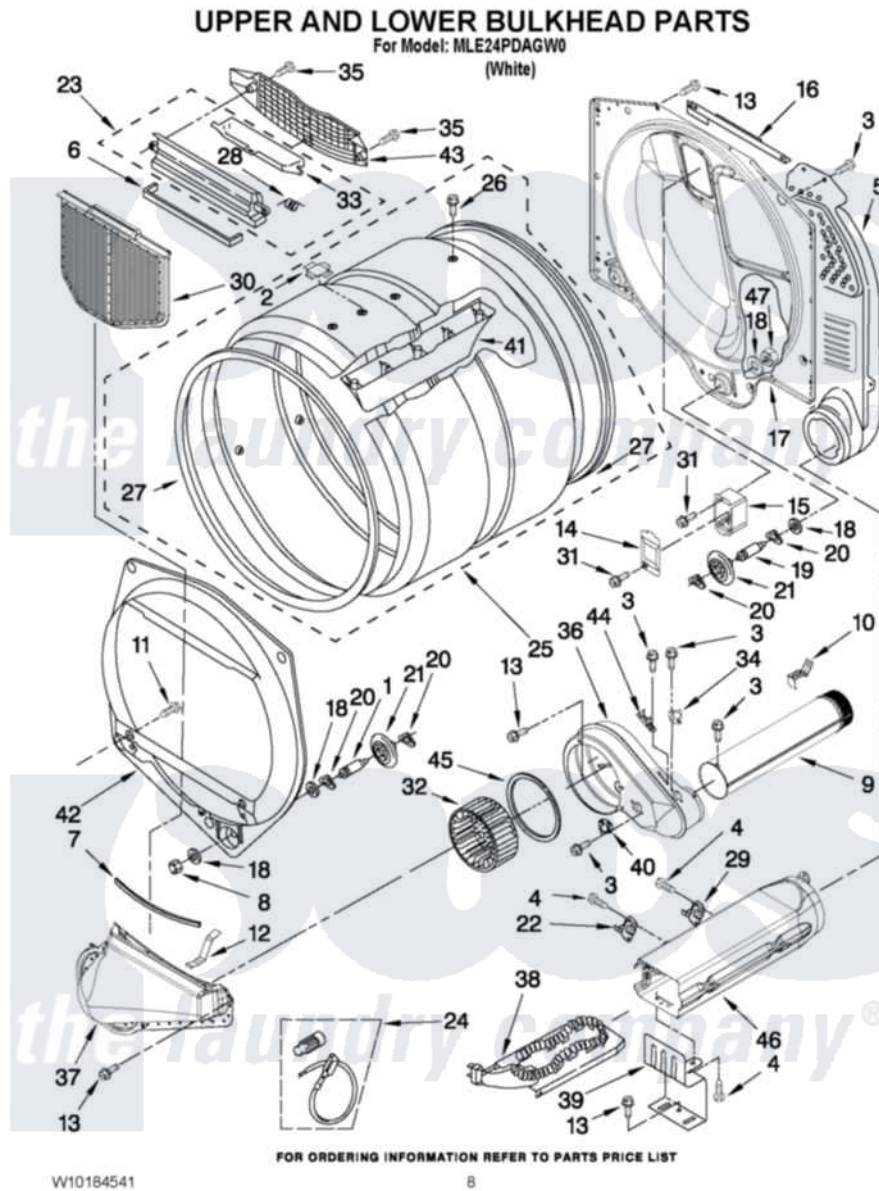

Maytag MLE24PDAGW0 04 - UPPER AND LOWER BULKHEAD PARTS

Maytag [Commercial Maytag MLE24PDAGW0 Dryer Parts](#) Parts Diagram 04 - UPPER AND LOWER BULKHEAD PARTS
Click on the part number to view part

Item	Original Part Number	Replaced By	Status	Part Description
1	8575324	W10359271		Shaft, Drum Roller Threads
2	W10128544			Housing-Outlet
3	W10080820			Screw, 8-18 X .298
4	W10080300			Screw, 8-18 X 3/8
5	697354	3387911		Duct-Air
6	697813			Seal, Outlet Housing
7	697814	697813		Seal, Outlet Housing
8	W10080210			Nut, 3/8 X 16
9	W10121167			Exhaust Pipe
10	8572105			Retainer, Toe Panel
11	W10080590			Screw, 10-16 X 1/2
12	8066208			Clip-Exhaust
13	W10080700			Screw, 8-18 X 1/2
14	3402841	8532165		Lens, Drum Light
15	8578825			Bracket, Drum Light
16	W10118337			Bracket-Bulkhead Upper Mounting

17	8520836		Bulkhead, Rear
18	W10080960		Washer, Support
19	8575325	W10359272	Shaft, Roller Drum Threads
20	690997		Washer, Thrust
21	8536973	W10314173	Support
22	W10168175		Thermostat, High-Limit 250/170-Nc
23	W10181928		Outlet Housing Assembly
24	279457		Wire Kit, Terminal
25	8528998		Complete Drum Assembly
26	W10219342		Screw, Baffle Mounting
27	W10166807	280114	Seal
28	3394986		Spring, Lint Screen Door
29	W10141623	W10154212	Cutoff-Tml
30	W10049370	W10120998	Screen
31	487909	488729	Screw
32	W10168564	W10349492	Wheel, Blower
33	W10181925		Door, Lint Screen
34	W10194158		Thermostat 155 F Electronic
35	3387230		Screw, 10-16 X 13/16
36	W10119255		Housing, Blower
37	8066168	W10128606	Duct-Lint
38	3387749		Element, Heater
39	W10119253	8066099	Bracket, Heater Box
40	W10206206		Thermostat 155 Electronic
41	697693	W10113136	Baffle, Drum
42	697557		Bulkhead, Front
43	W10181926		Grille, Outlet
44	W10167627		Thermal Limiter
45	W10181918		Foam-Seal
46	3392537		Box, Heater
47	W10080190		Nut, 3/8-16