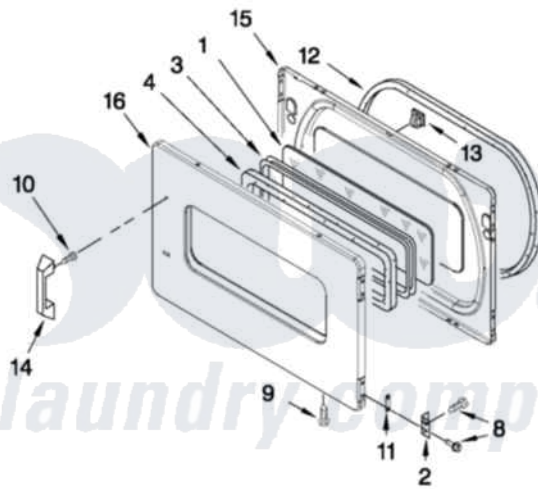

# Maytag MLE24PDAGW0 05 - DOOR PARTS

## DOOR PARTS

For Model: MLE24PDAGW0  
(White)

FOR ORDERING INFORMATION REFER TO PARTS PRICE LIST

W10184541

10

Maytag [Commercial Maytag MLE24PDAGW0 Dryer Parts](#) Parts Diagram 05 - DOOR PARTS  
Click on the part number to view part

Item	Original Part Number	Replaced By	Status	Part Description
1	3392918	<a href="#">3396122</a>		Window Pack. Includes Illustration 15 And 25)
NI	<a href="#">3396122</a>			Window Pack. Includes Illustration 15 And 25)
2	<a href="#">W10279703</a>			Hinge And Pin Assembly
3	<a href="#">3392914</a>			Frame, Window
4	<a href="#">3392915</a>			Gasket, Window
5	<a href="#">3389249</a>			Nut, Inner Door
6	W10205622	<a href="#">W10244331</a>		Door-Rear
7	<a href="#">W10205649</a>			Door, Front
8	<a href="#">W10080310</a>			Screw, 8-18 X 1/2
9	<a href="#">W10080300</a>			Screw, 8-18 X 3/8
10	<a href="#">W10080840</a>			Screw, 8-18 X 5/8
11	<a href="#">W10191265</a>			Plug, Hinge Screw Front Panel
12	<a href="#">3390735</a>			Seal, Door
13	3392538	<a href="#">279570</a>		Latch
14	<a href="#">W10213202</a>			Handle, Door