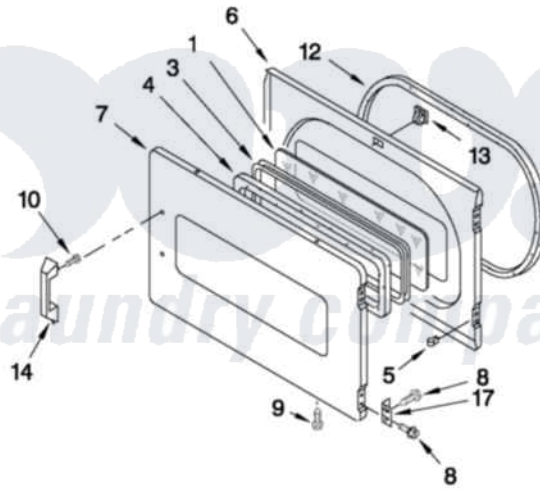

# Maytag MLE24PDAGW0 05 - DOOR PARTS

## DOOR PARTS

For Model: MLE24PDAGW0  
(White)

FOR ORDERING INFORMATION REFER TO PARTS PRICE LIST

W10184541

10

Maytag [Commercial Maytag MLE24PDAGW0 Dryer Parts](#) Parts Diagram 05 - DOOR PARTS  
Click on the part number to view part

Item	Original Part Number	Replaced By	Status	Part Description
1	3392918	<a href="#">3396122</a>		Window Pack. Includes Illustration 15 And 25)
NI	<a href="#">3396122</a>			Window Pack. Includes Illustration 15 And 25)
2	<a href="#">W10279703</a>			Hinge And Pin Assembly
3	<a href="#">3392914</a>			Frame, Window
4	<a href="#">3392915</a>			Gasket, Window
5	<a href="#">3389249</a>			Nut, Inner Door
6	W10205622	<a href="#">W10244331</a>		Door-Rear
7	<a href="#">W10205649</a>			Door, Front
8	<a href="#">W10080310</a>			Screw, 8-18 X 1/2
9	<a href="#">W10080300</a>			Screw, 8-18 X 3/8
10	<a href="#">W10080840</a>			Screw, 8-18 X 5/8
11	<a href="#">W10191265</a>			Plug, Hinge Screw Front Panel
12	<a href="#">3390735</a>			Seal, Door
13	3392538	<a href="#">279570</a>		Latch
14	<a href="#">W10213202</a>			Handle, Door