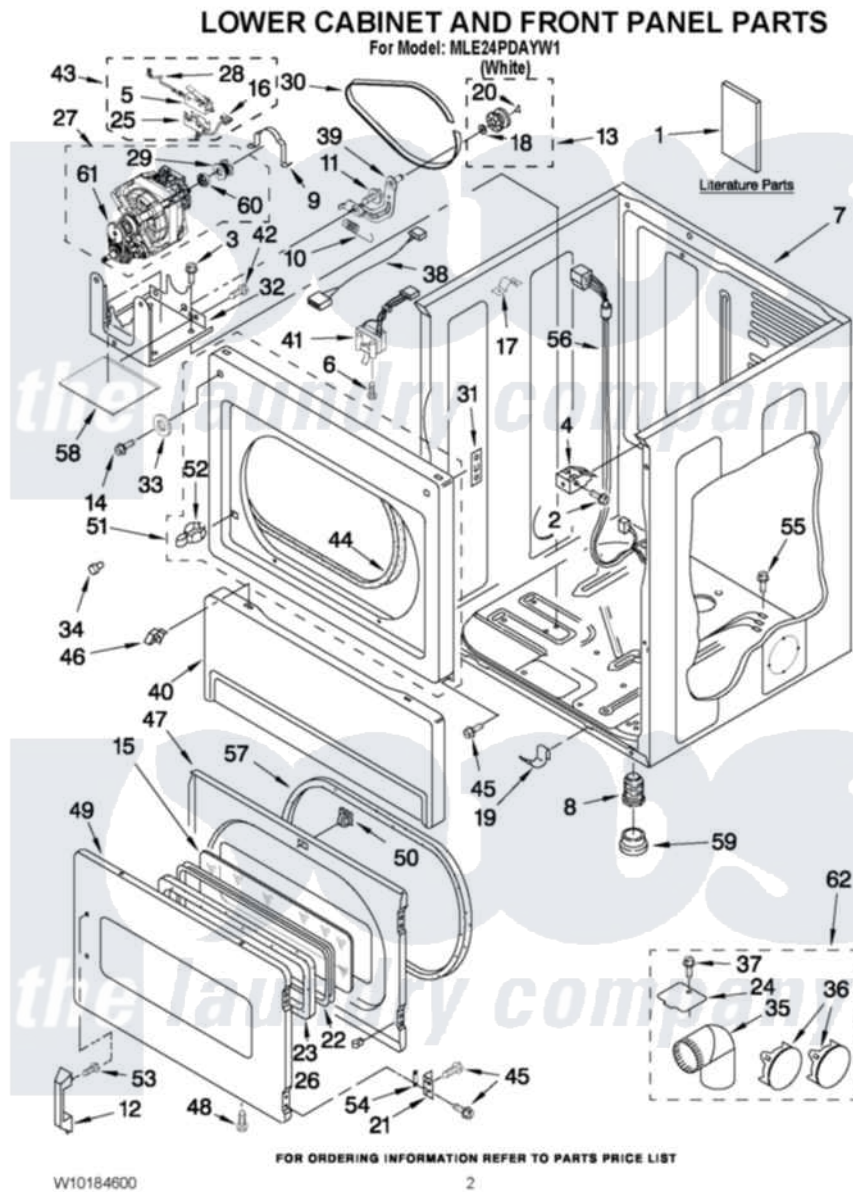

Maytag MLE24PDAYW1 01 - LOWER CABINET AND FRONT PANEL PARTS

Maytag [Commercial Maytag MLE24PDAYW1 Dryer Parts](#) Parts Diagram 01 - LOWER CABINET AND FRONT PANEL PARTS

[Click on the part number to view part](#)

Item	Original Part Number	Replaced By	Status	Part Description
1	W10184580		Not Available	Installation Instructions
"	W10135168		Not Available	Tech Sheet
"	W10184600			REPAIR PARTS LIST
2	3391915	681615		Screw
3	3390663	681414		Screw, 10AB X 1/2
4	3391846			Clip, Front Panel
5	8564010			Assembly, Switch And Actuator
6	697773	3395530		Screw
7	8310656			Cabinet
8	3392100	49621		Feet-Leveling
9	660658			Clamp, Motor Mounting 343481 685441
10	3387374			Spring, Idler
11	3389420			Retainer-Idler 1/4-20 X 1/16