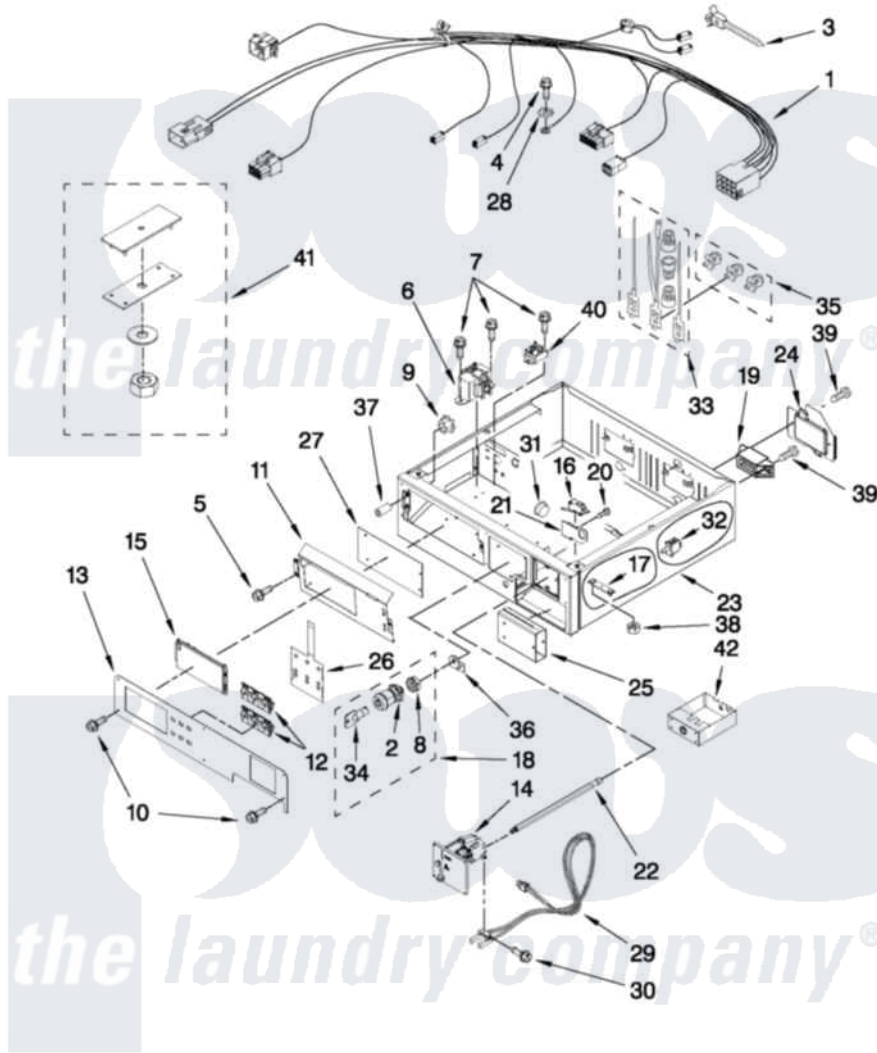

# Maytag MLE24PDAYW1 02 - CONTROL PANEL AND SEPARATOR PARTS

## CONTROL PANEL AND SEPARATOR PARTS

For Model: MLE24PDAYW1  
(White)

FOR ORDERING INFORMATION REFER TO PARTS PRICE LIST

W10184600

4

Maytag [Commercial Maytag MLE24PDAYW1 Dryer Parts](#) Parts Diagram 02 - CONTROL PANEL AND SEPARATOR PARTS

[Click on the part number to view part](#)

Item	Original Part Number	Replaced By	Status	Part Description
1	<a href="#">W10169674</a>			Harness, Collar
2	<a href="#">W10139762</a>			Hex Nut, 3/4-27
3	<a href="#">3391018</a>			Tie Cable
4	697776	<a href="#">4331106</a>		Screw, No.10-32 X 7/16
5	<a href="#">W10140652</a>			Screw, 6-20 X 1/2
6	<a href="#">W10133285</a>			Transformer 120V To 22.5vac
7	8533971	<a href="#">90767</a>		Screw, 8A X 3/8 HeX Washer Head Tapping
8	<a href="#">W10177242</a>			Hex-Nut 9/32 - 28
9	<a href="#">W10139046</a>			Nut 6-32
10	<a href="#">W10131119</a>			Screw, 8-18 X 5/16
11	<a href="#">W10163677</a>			Plate, Control Mounting
12	<a href="#">W10131113</a>			Push Button
13	<a href="#">W10135185</a>			Facia Console
14	<a href="#">W10133242</a>			Coin Drop Assembly
15	<a href="#">W10133268</a>			Cover, Display