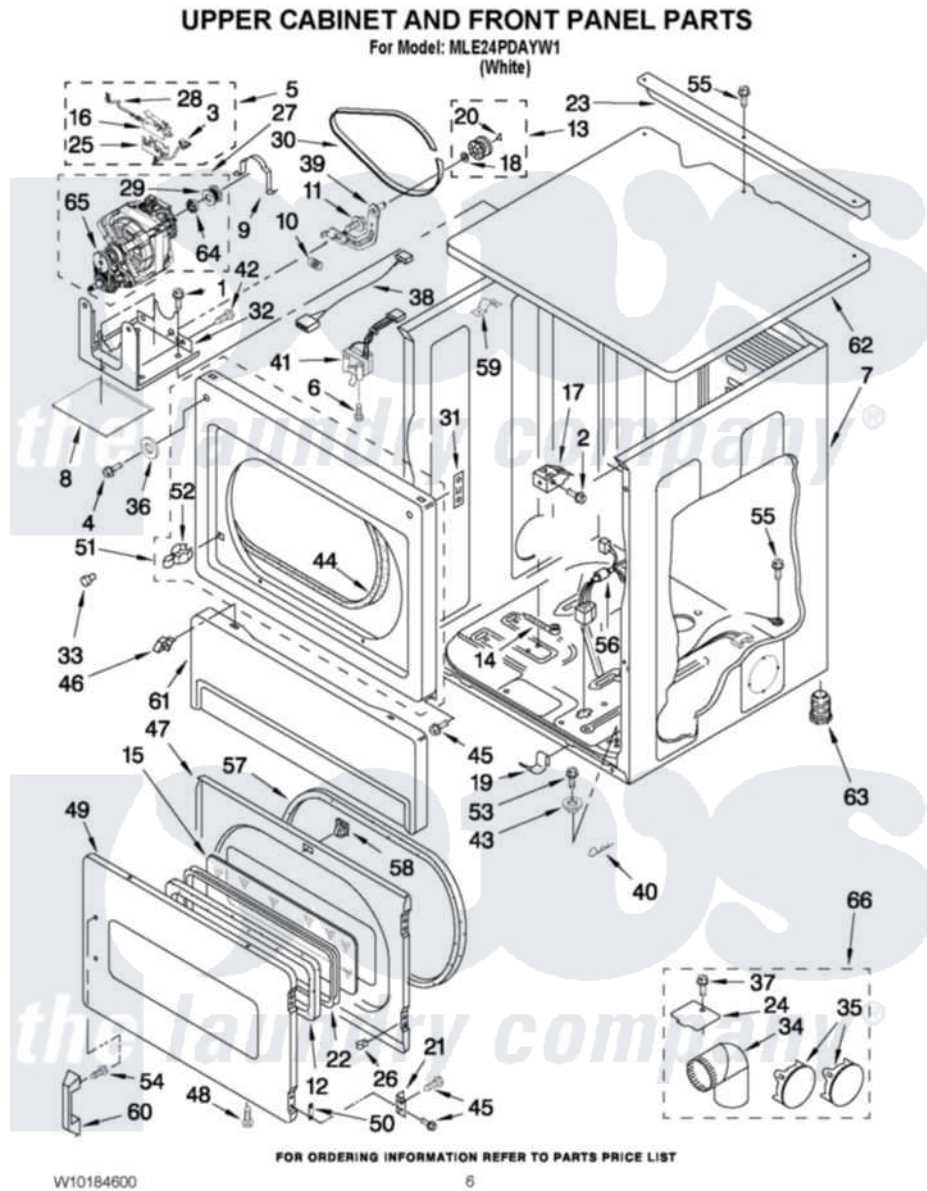

Maytag MLE24PDAYW1 03 - UPPER CABINET AND FRONT PANEL PARTS

Maytag Commercial Maytag MLE24PDAYW1 Dryer Parts Parts Diagram 03 - UPPER CABINET AND FRONT PANEL PARTS

Click on the part number to view part

Item	Original Part Number	Replaced By	Status	Part Description
1	3390663	681414		Screw, 10AB X 1/2
2	3391915	681615		Screw
3	8539892			Wire-Motor To Belt Switch
4	3400077			Screw, 10-16 X 1/2
5	W10155571			Switch, Assembly
6	697773	3395530		Screw
7	3978859	280024		Cabinet
8	W10212660			Pad, Sound Dampening
9	660658			Clamp, Motor Mounting 343481 685441
10	3387374			Spring, Idler
11	3389420			Retainer-Idler 1/4-20 X 1/16
12	3392915			Gasket, Window
13	3388672	279640		Pulley-Idr
14	3391018			Tie Cable
15	3392918	3398122		Window Pack. Includes