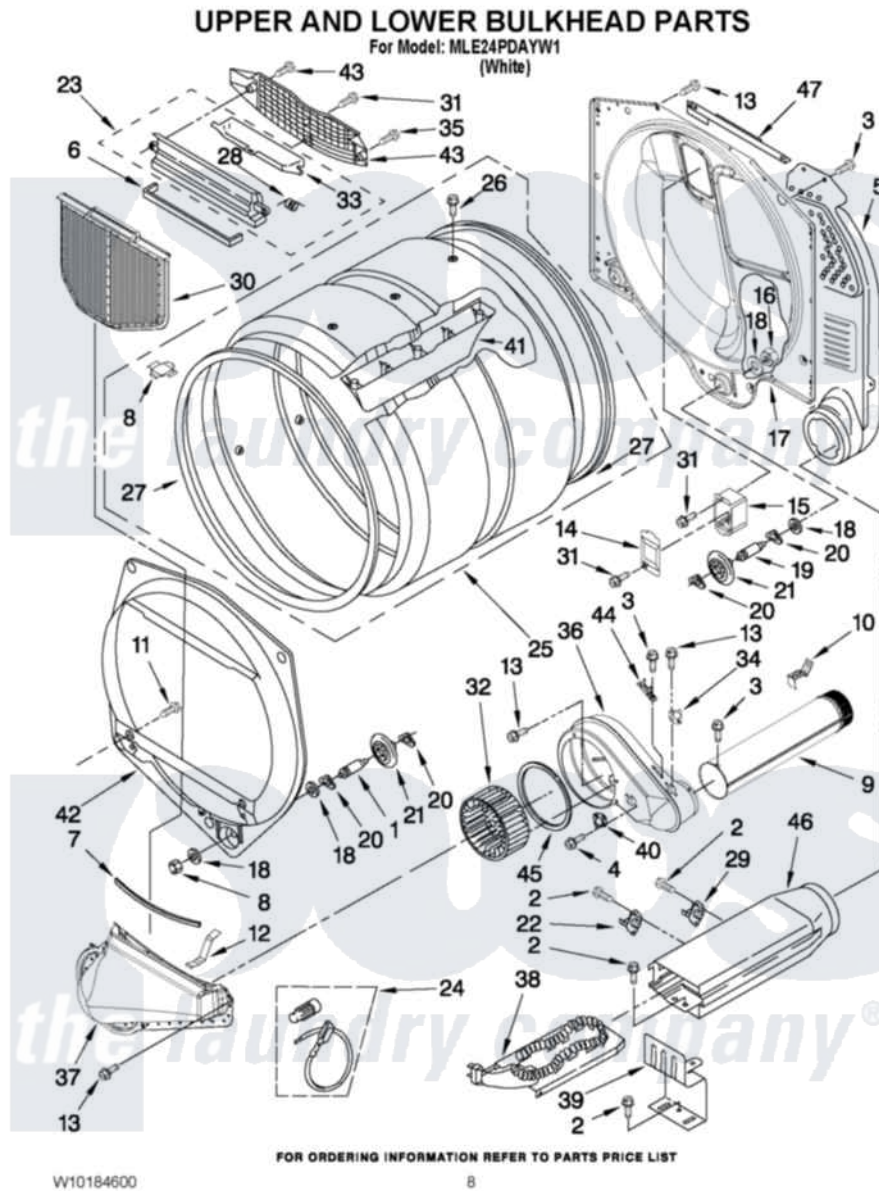

Maytag MLE24PDAYW1 04 - UPPER AND LOWER BULKHEAD PARTS

Maytag [Commercial Maytag MLE24PDAYW1 Dryer Parts](#) Parts Diagram 04 - UPPER AND LOWER BULKHEAD PARTS
Click on the part number to view part

Item	Original Part Number	Replaced By	Status	Part Description
1	8575324	W10359271		Shaft, Drum Roller Threads
2	8066086			Plug, Drum Hole
3	8533971	90767		Screw, 8A X 3/8 HeX Washer Head Tapping
4	90767			Screw, 8A X 3/8 HeX Washer Head Tapping
5	697354	3387911		Duct-Air
6	697813			Seal, Outlet Housing
7	697814	697813		Seal, Outlet Housing
8	3934666	W10080210		Nut, 3/8 X 16
9	8066224	279936		Kit-Exhst
10	8572105			Retainer, Toe Panel
11	3357011	308685		Side Trim)
12	8066208			Clip-Exhaust
13	3390647	488729		Screw
14	3402841	8532165		Lens, Drum Light
15	8578825			Bracket, Drum Light

16	W10001120	W10080190	Nut, 3/8-16
17	8520836		Bulkhead, Rear
18	3387459	W10080960	Washer, Support
19	8575325	W10359272	Shaft, Roller Drum Threads
20	690997		Washer, Thrust
21	8536973	W10314173	Support
22	3391914		Thermostat 295 F
23	8563755		Housing, Outlet Assembly
24	279457		Wire Kit, Terminal
25	8318215	W10197999	Drum
26	W10219342		Screw, Baffle Mounting
27	W10166807	280114	Seal
28	3394986		Spring, Lint Screen Door
29	8318314	279973	Kit, Thermal Cut-Off
30	W10049370	W10120998	Screen
31	487909	488729	Screw
32	W10168564	W10349492	Wheel, Blower
33	8563758		Door, Lint Screen
34	W10193019		Thermostat 155 F
35	3387230		Screw, 10-16 X 13/16
36	W10135254		Housing, Blower
37	8066168	W10128606	Duct-Lint
38	3387748		Element, Heater
39	8066099		Bracket, Heater Box
40	W10131836		Thermostat 140 F Cycling
41	697693	W10113136	Baffle, Drum
42	697557		Bulkhead, Front
43	8563756		Grille, Outlet
44	3392519		Thermal Limiter
45	697770		Seal, Cover Plate Blower Housing
46	3392537		Box, Heater
47	8571651	W10118337	Bracket-Bulkhead Upper Mounting