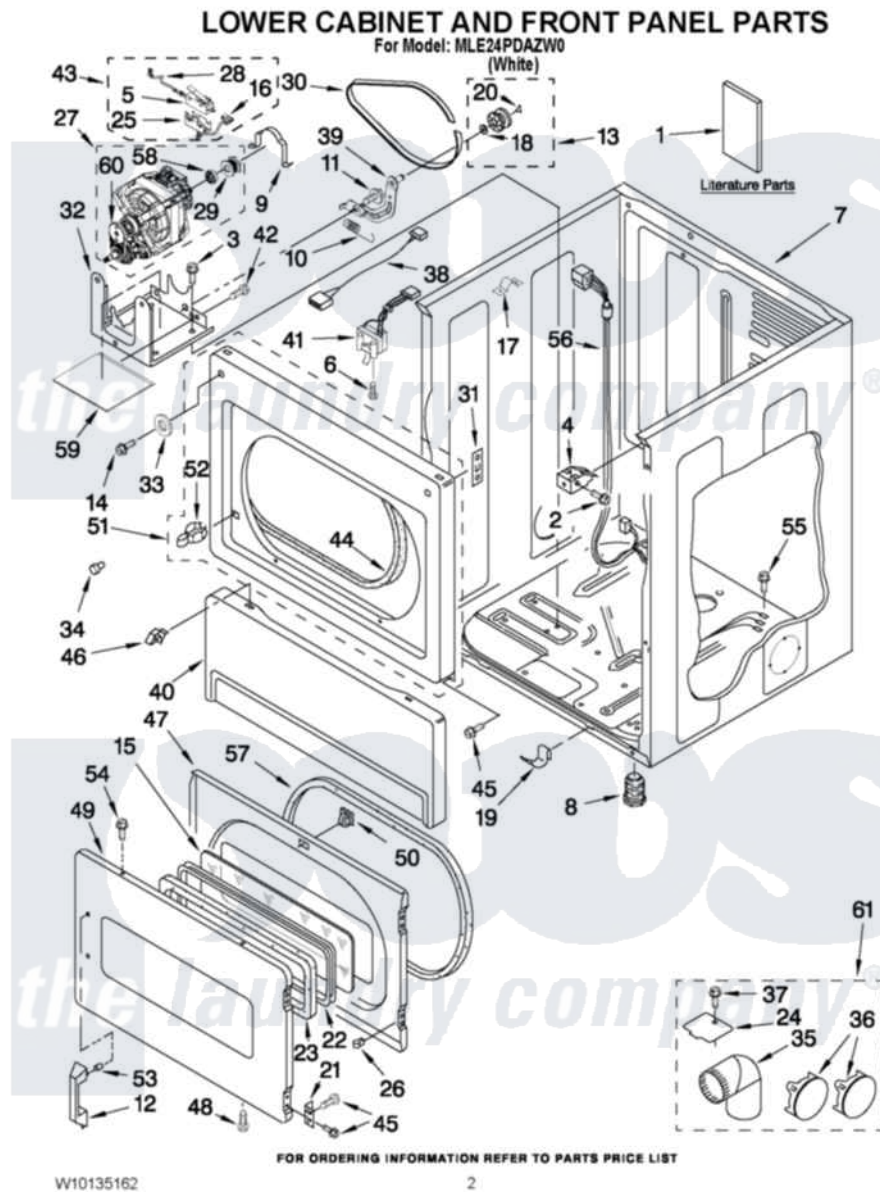

Maytag MLE24PDAZW0 01 - LOWER CABINET AND FRONT PANEL PARTS

Maytag [Commercial Maytag MLE24PDAZW0 Dryer Parts](#) Parts Diagram 01 - LOWER CABINET AND FRONT PANEL PARTS

[Click on the part number to view part](#)

Item	Original Part Number	Replaced By	Status	Part Description
1	W10184531		Not Available	Installation Instructions
"	W10135168		Not Available	Tech Sheet
"	W10135162			REPAIR PARTS LIST
2	3391915	681615		Screw
3	3390663	681414		Screw, 10AB X 1/2
4	3391846			Clip, Front Panel
5	8564010			Assembly, Switch And Actuator
6	697773	3395530		Screw
7	8310656			Cabinet
8	3392100	49621		Feet-Leveling
9	660658			Clamp, Motor Mounting 343481 685441
10	3387374			Spring, Idler
11	3389420			Retainer-Idler 1/4-20 X 1/16