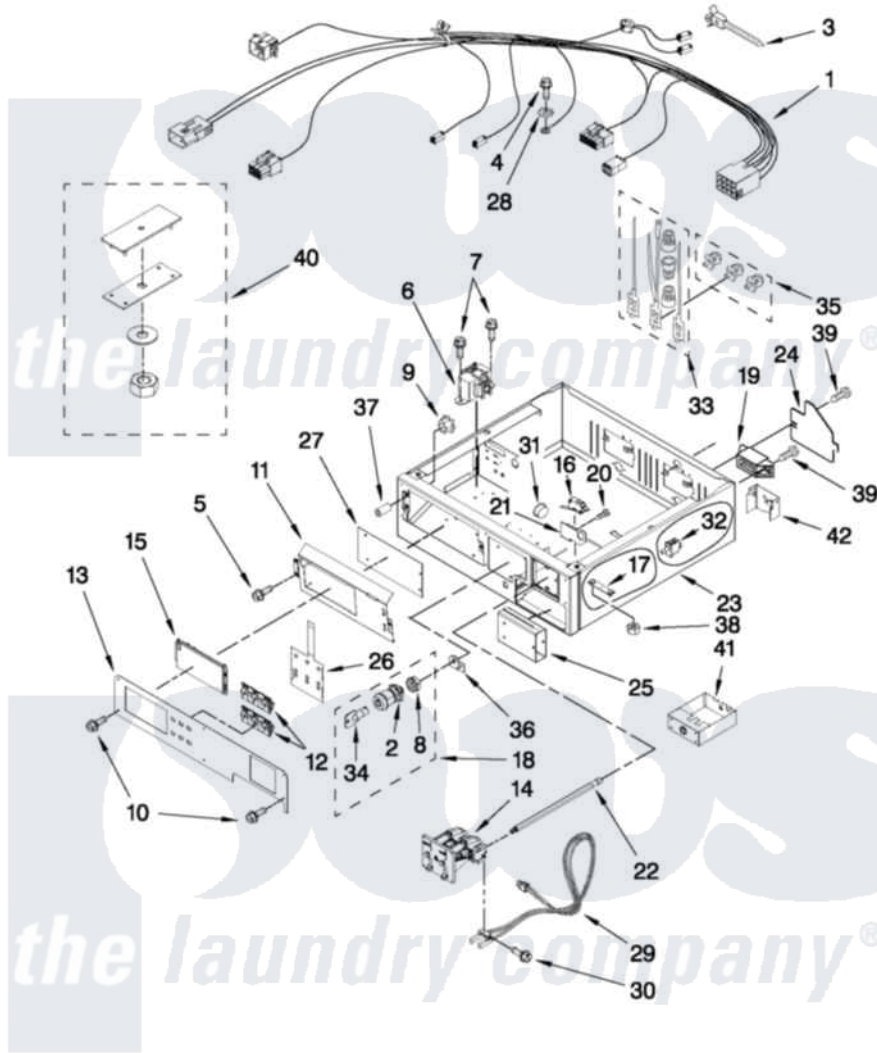

Maytag MLE24PDAZW0 02 - CONTROL PANEL AND SEPARATOR PARTS

CONTROL PANEL AND SEPARATOR PARTS

For Model: MLE24PDAZW0
(White)

FOR ORDERING INFORMATION REFER TO PARTS PRICE LIST

W10135182

4

Maytag [Commercial Maytag MLE24PDAZW0 Dryer Parts](#) Parts Diagram 02 - CONTROL PANEL AND SEPARATOR PARTS

[Click on the part number to view part](#)

Item	Original Part Number	Replaced By	Status	Part Description
1	W10169679			Harness, Collar
2	W10139762			Hex Nut, 3/4-27
3	3391018			Tie Cable
4	697776	4331106		Screw, No.10-32 X 7/16
5	W10140652			Screw, 6-20 X 1/2
6	W10133285			Transformer 120V To 22.5vac
7	8533971	90767		Screw, 8A X 3/8 HeX Washer Head Tapping
8	W10177242			Hex-Nut 9/32 - 28
9	W10139046			Nut 6-32
10	W10131119			Screw, 8-18 X 5/16
11	W10163677			Plate, Control Mounting
12	W10131113			Push Button
13	W10135185			Facia Console
14	W10133245			Dual Coin Drop Assembly
15	W10133268			Cover, Display

16	W10133280	Service Access, Switch
17	W10159907	Mounting Strap, Weld Assembly
18	W10133264	Lock Assembly, Service Door
19	9761958	Terminal-Block
20	3400408	Screw, 4-40 X 5/8
21	W10160652	Bracket-Switch
22	W10137319	Hex-Bar Bolt
23	W10159849	Collar
24	W10196677	Cover, Terminal Block
25	W10133258	Vault-Body Assembly
26	W10133277	Membrane Switch Assembly
27	W10130700	Control Board
28	3390443	Retainer, Terminal
29	W10130178	W10247389 Sensor
30	W10142655	Screw, 6-20 X 1.00
31	W10165297	Snap Bushing
32	W10131838	Switch, Vault And Service Door
33	279318	Terminal Tinned And Brass Panel
34	W10140858	Key
35	279393	Terminal Block Screw Kit
36	W10133266	Cam-Lock
37	W10133514	Spacer
38	W10080190	Nut, 3/8-16
39	3400000	Screw, 10-24 X 3/8
40	W10169579	Kit-Coin Box, Security
41	W10133248	Coin Box
42	W10192090	Bracket, Terminal Block