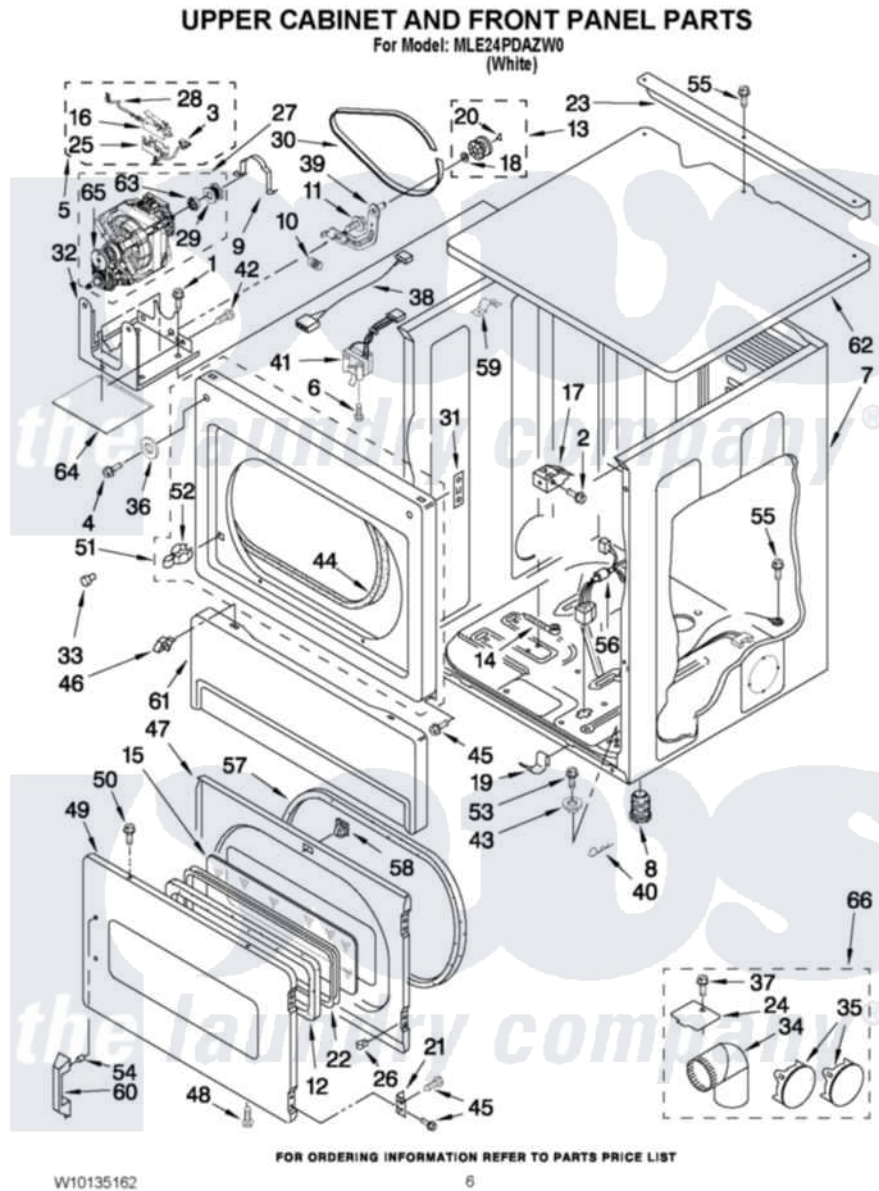

# Maytag MLE24PDAZW0 03 - UPPER CABINET AND FRONT PANEL PARTS

Maytag [Commercial Maytag MLE24PDAZW0 Dryer Parts](#) Parts Diagram 03 - UPPER CABINET AND FRONT PANEL PARTS

[Click on the part number to view part](#)

Item	Original Part Number	Replaced By	Status	Part Description
1	3390663	<a href="#">681414</a>		Screw, 10AB X 1/2
2	3391915	<a href="#">681615</a>		Screw
3	<a href="#">8539892</a>			Wire-Motor To Belt Switch
4	<a href="#">3400077</a>			Screw, 10-16 X 1/2
5	<a href="#">W10155571</a>			Switch, Assembly
6	697773	<a href="#">3395530</a>		Screw
7	3978859	<a href="#">280024</a>		Cabinet
8	<a href="#">689172</a>			Foot, Dryer
9	<a href="#">660658</a>			Clamp, Motor Mounting 343481 685441
10	<a href="#">3387374</a>			Spring, Idler
11	<a href="#">3389420</a>			Retainer-Idler 1/4-20 X 1/16
12	<a href="#">3392915</a>			Gasket, Window
13	3388672	<a href="#">279640</a>		Pulley-Idr
14	<a href="#">3391018</a>			Tie Cable
15	3392918	<a href="#">3398122</a>		Window Pack. Includes