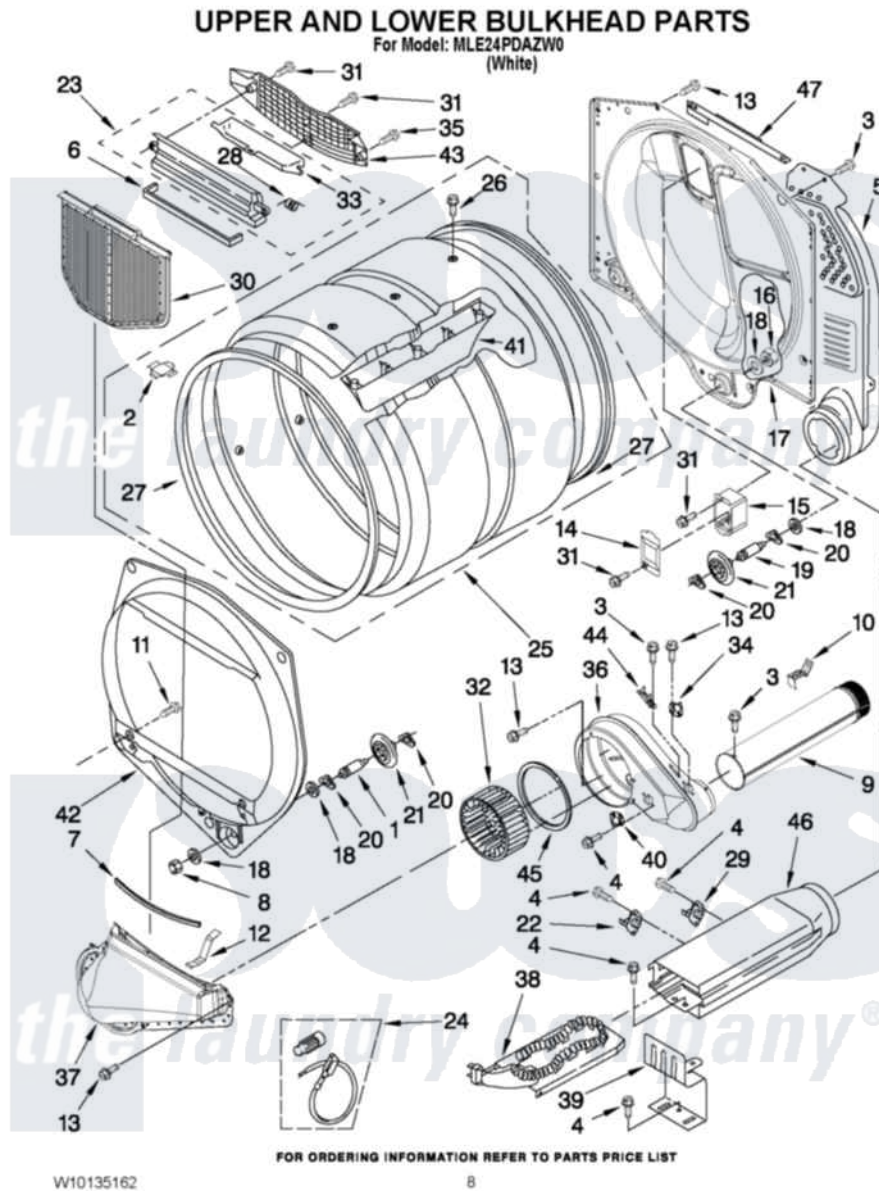

Maytag MLE24PDAZW0 04 - UPPER AND LOWER BULKHEAD PARTS

Maytag Commercial Maytag MLE24PDAZW0 Dryer Parts Parts Diagram 04 - UPPER AND LOWER BULKHEAD PARTS
Click on the part number to view part

Item	Original Part Number	Replaced By	Status	Part Description
1	8575324	W10359271		Shaft, Drum Roller Threads
2	8066086			Plug, Drum Hole
3	8533971	90767		Screw, 8A X 3/8 HeX Washer Head Tapping
4	90767			Screw, 8A X 3/8 HeX Washer Head Tapping
5	697354	3387911		Duct-Air
6	697813			Seal, Outlet Housing
7	697814	697813		Seal, Outlet Housing
8	3934666	W10080210		Nut, 3/8 X 16
9	8066224	279936		Kit-Exhst
10	8572105			Retainer, Toe Panel
11	3357011	308685		Side Trim)
12	8066208			Clip-Exhaust
13	3390647	488729		Screw
14	3402841	8532165		Lens, Drum Light
15	8578825			Bracket, Drum Light

16	W10001120	W10080190	Nut, 3/8-16
17	8520836		Bulkhead, Rear
18	3387459	W10080960	Washer, Support
19	8575325	W10359272	Shaft, Roller Drum Threads
20	690997		Washer, Thrust
21	8536973	W10314173	Support
22	3391914		Thermostat 295 F
23	8563755		Housing, Outlet Assembly
24	279457		Wire Kit, Terminal
25	8318215	W10197999	Drum
26	W10109200		Screw, Baffle Mounting
27	W10166807	280114	Seal
28	3394986		Spring, Lint Screen Door
29	8318314	279973	Kit, Thermal Cut-Off
30	W10049370	W10120998	Screen
31	487909	488729	Screw
32	W10168564	W10349492	Wheel, Blower
33	8563758		Door, Lint Screen
34	W10133284		Thermostat 155 F Electronic
35	3387230		Screw, 10-16 X 13/16
36	W10135254		Housing, Blower
37	8066168	W10128606	Duct-Lint
38	W10157669		Element, Heater
39	8066099		Bracket, Heater Box
40	W10131836		Thermostat 140 F Cycling
41	697693	W10113136	Baffle, Drum
42	697557		Bulkhead, Front
43	8563756		Grille, Outlet
44	3392519		Thermal Limiter
45	697770		Seal, Cover Plate Blower Housing
46	3392537		Box, Heater
47	8571651	W10118337	Bracket-Bulkhead Upper Mounting