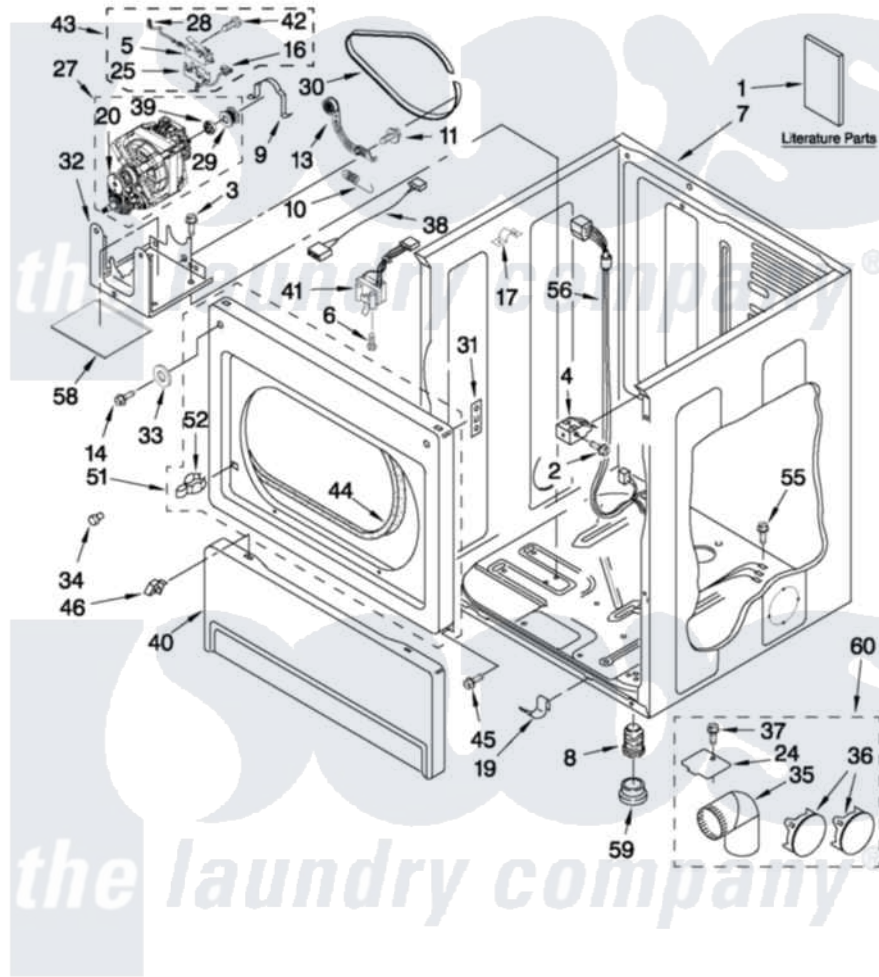

Maytag MLE24PDAZW1 01 - LOWER CABINET AND FRONT PANEL PARTS

LOWER CABINET AND FRONT PANEL PARTS

For Model: MLE24PDAZW1
(White)

FOR ORDERING INFORMATION REFER TO PARTS PRICE LIST

W10184602

2

Maytag [Commercial Maytag MLE24PDAZW1 Dryer Parts](#) Parts Diagram 01 - LOWER CABINET AND FRONT PANEL PARTS

[Click on the part number to view part](#)

Item	Original Part Number	Replaced By	Status	Part Description
1	W10184580		Not Available	Installation Instructions
"	W10135168		Not Available	Tech Sheet
"	W10184602			REPAIR PARTS LIST
2	3391915	681615		Screw
3	3390663	681414		Screw, 10AB X 1/2
4	3391846			Clip, Front Panel
5	8564010			Assembly, Switch And Actuator
6	697773	3395530		Screw
7	8310656			Cabinet
8	3392100	49621		Feet-Leveling
9	660658			Clamp, Motor Mounting 343481 685441
10	3387374			Spring, Idler
11	3389420			Retainer-Idler 1/4-20 X 1/16