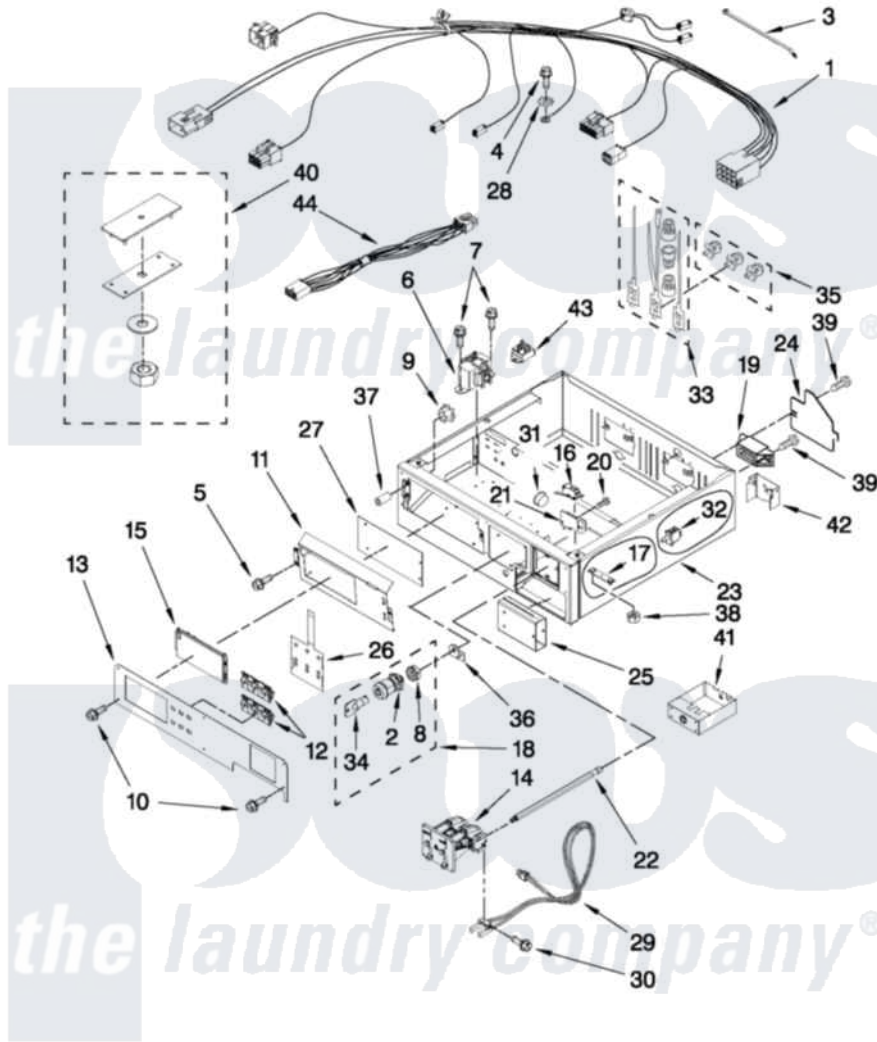

Maytag MLE24PDAZW1 02 - CONTROL PANEL AND SEPARATOR PARTS

CONTROL PANEL AND SEPARATOR PARTS

For Model: MLE24PDAZW1
(White)

FOR ORDERING INFORMATION REFER TO PARTS PRICE LIST

W10184602

4

Maytag [Commercial Maytag MLE24PDAZW1 Dryer Parts](#) Parts Diagram 02 - CONTROL PANEL AND SEPARATOR PARTS

[Click on the part number to view part](#)

Item	Original Part Number	Replaced By	Status	Part Description
1	W10169679			Harness, Collar
2	W10139762			Hex Nut, 3/4-27
3	8529895			Tie, Cable
4	697776	4331106		Screw, No.10-32 X 7/16
5	W10140652			Screw, 6-20 X 1/2
6	W10133285			Transformer 120V To 22.5vac
7	8533971	90767		Screw, 8A X 3/8 HeX Washer Head Tapping
8	W10177242			Hex-Nut 9/32 - 28
9	W10139046			Nut 6-32
10	W10131119			Screw, 8-18 X 5/16
11	W10163677			Plate, Control Mounting
12	W10131113			Push Button
13	W10135185			Facia Console
14	W10133245			Dual Coin Drop Assembly
15	W10133268			Cover, Display

16	W10133280	Service Access, Switch
17	W10159907	Mounting Strap, Weld Assembly
18	W10133264	Lock Assembly, Service Door
19	W10212333	Terminal-Block
20	3400408	Screw, 4-40 X 5/8
21	W10160652	Bracket-Switch
22	W10137319	Hex-Bar Bolt
23	W10159849	Collar
24	W10196677	Cover, Terminal Block
25	W10133258	Vault-Body Assembly
26	W10133278	Membrane Switch Assembly
27	W10130700	Control Board
28	3390443	Retainer, Terminal
29	W10247389	Sensor
"	W10247388	Coin Optic Sensor Assembly Coin 2
30	W10142655	Screw, 6-20 X 1.00
31	W10165297	Snap Bushing
32	W10131838	Switch, Vault And Service Door
33	279318	Terminal Tinned And Brass Panel
34	W10140858	Key
35	279393	Terminal Block Screw Kit
36	W10133266	Cam-Lock
37	W10133514	Spacer
38	W10080190	Nut, 3/8-16
39	3400000	Screw, 10-24 X 3/8
40	W10169579	Kit-Coin Box, Security
41	W10133248	Coin Box
42	W10192090	Bracket, Terminal Block
43	W10133335	Relay, Motor
44	W10111027	Jumper, Transformer