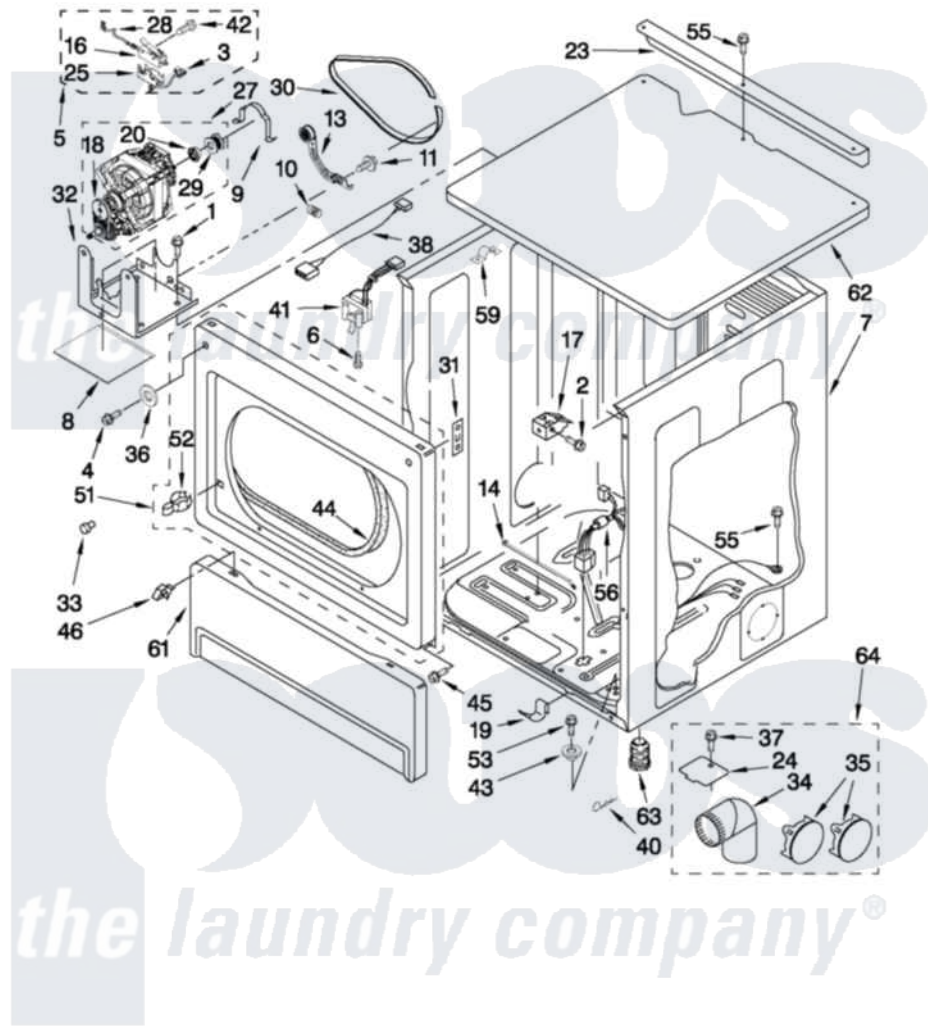

# Maytag MLE24PDAZW1 03 - UPPER CABINET AND FRONT PANEL PARTS

## UPPER CABINET AND FRONT PANEL PARTS

For Model: MLE24PDAZW1  
(White)

FOR ORDERING INFORMATION REFER TO PARTS PRICE LIST

W10184602

6

Maytag [Commercial Maytag MLE24PDAZW1 Dryer Parts](#) Parts Diagram 03 - UPPER CABINET AND FRONT PANEL PARTS

[Click on the part number to view part](#)

Item	Original Part Number	Replaced By	Status	Part Description
1	3390663	<a href="#">681414</a>		Screw, 10AB X 1/2
2	3391915	<a href="#">681615</a>		Screw
3	<a href="#">8539892</a>			Wire-Motor To Belt Switch
4	<a href="#">3400077</a>			Screw, 10-16 X 1/2
5	<a href="#">W10155571</a>			Switch, Assembly
6	697773	<a href="#">3395530</a>		Screw
7	3978859	<a href="#">280024</a>		Cabinet
8	<a href="#">W10212660</a>			Pad, Sound Dampening
9	<a href="#">660658</a>			Clamp, Motor Mounting 343481 685441
10	<a href="#">3387374</a>			Spring, Idler
11	<a href="#">3389420</a>			Retainer-Idler 1/4-20 X 1/16
13	<a href="#">W10344192</a>			Idler Assembly
14	<a href="#">8529895</a>			Tie, Cable
16	<a href="#">8564010</a>			Assembly, Switch And Actuator