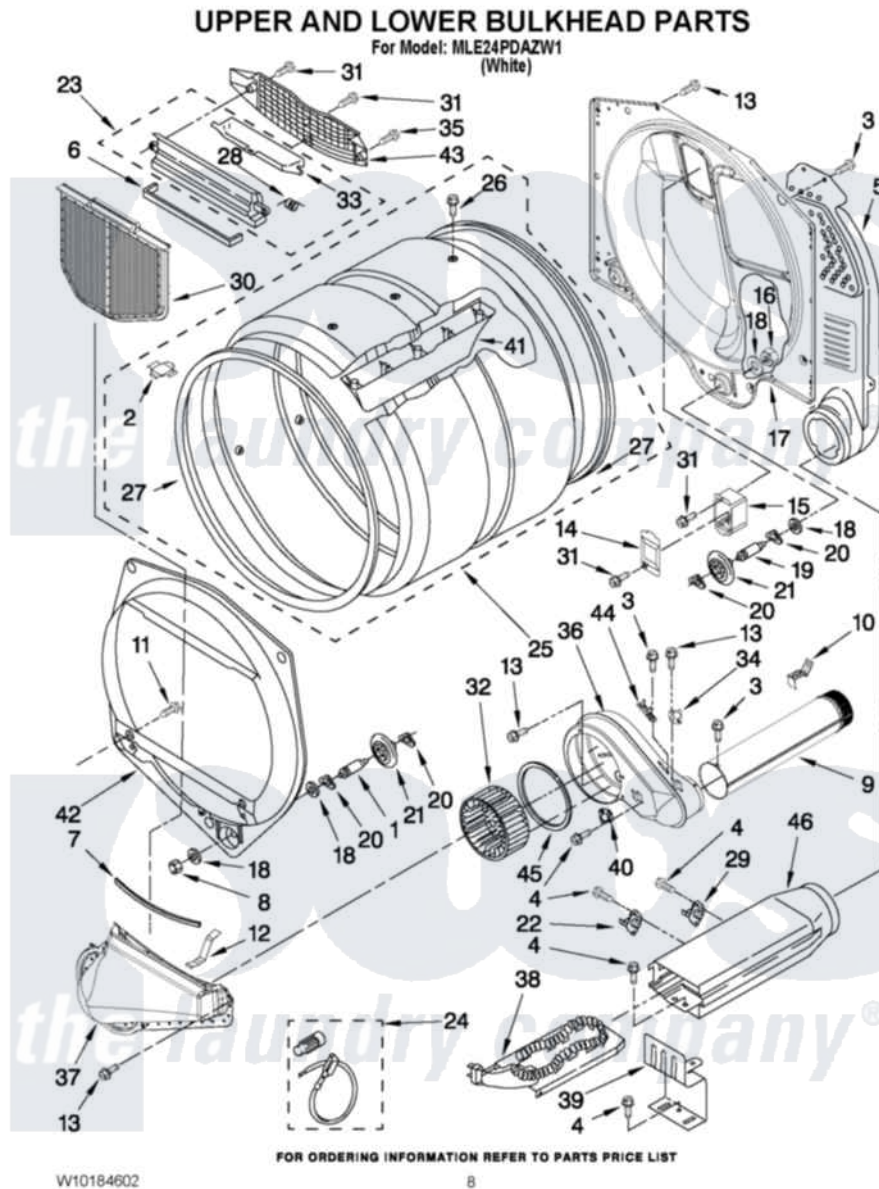

Maytag MLE24PDAZW1 04 - UPPER AND LOWER BULKHEAD PARTS

Maytag Commercial Maytag MLE24PDAZW1 Dryer Parts Parts Diagram 04 - UPPER AND LOWER BULKHEAD PARTS
Click on the part number to view part

Item	Original Part Number	Replaced By	Status	Part Description
1	W10359271			Shaft, Drum Roller Threads
2	8066086			Plug, Drum Hole
3	8533971	90767		Screw, 8A X 3/8 HeX Washer Head Tapping
4	90767			Screw, 8A X 3/8 HeX Washer Head Tapping
5	697354	3387911		Duct-Air
6	697813			Seal, Outlet Housing
7	697814	697813		Seal, Outlet Housing
8	3934666	W10080210		Nut, 3/8 X 16
9	8066224	279936		Kit-Exhst
10	8572105			Retainer, Toe Panel
11	3357011	308685		Side Trim)
12	8066208			Clip-Exhaust
13	3390647	488729		Screw
14	3402841	8532165		Lens, Drum Light
15	8578825			Bracket, Drum Light

16	W10001120	W10080190	Nut, 3/8-16
17	8520836		Bulkhead, Rear
18	3387459	W10080960	Washer, Support
19	W10359272		Shaft, Roller Drum Threads
20	690997		Washer, Thrust
21	W10314171		Roller, Support Assembly
22	3391914		Thermostat 295 F
23	8563755		Housing, Outlet Assembly
24	279457		Wire Kit, Terminal
25	8318215	W10197999	Drum
26	W10219342		Screw, Baffle Mounting
27	W10166807	280114	Seal
28	3394986		Spring, Lint Screen Door
29	8318314	279973	Kit, Thermal Cut-Off
30	W10049370	W10120998	Screen
31	487909	488729	Screw
32	W10349492		Wheel, Blower
33	8563758		Door, Lint Screen
34	W10193019		Thermostat 155 F
35	3387230		Screw, 10-16 X 13/16
36	W10135254		Housing, Blower
37	8066168	W10128606	Duct-Lint
38	W10157669		Element, Heater
39	8066099		Bracket, Heater Box
40	W10131836		Thermostat 140 F Cycling
41	697693	W10113136	Baffle, Drum
42	697557		Bulkhead, Front
43	8563756		Grille, Outlet
44	3392519		Thermal Limiter
45	697770		Seal, Cover Plate Blower Housing
46	3392537		Box, Heater