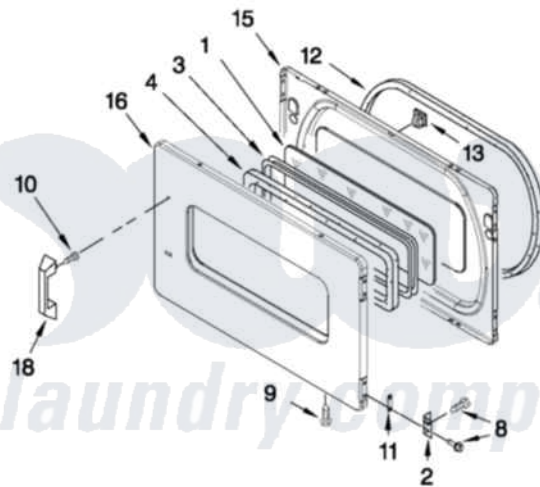

Maytag MLE24PDAZW1 05 - DOOR PARTS

DOOR PARTS For Model: MLE24PDAZW1 (White)

FOR ORDERING INFORMATION REFER TO PARTS PRICE LIST

W10184602

10

Maytag [Commercial Maytag MLE24PDAZW1 Dryer Parts](#) Parts Diagram 05 - DOOR PARTS
Click on the part number to view part

Item	Original Part Number	Replaced By	Status	Part Description
1	3392918	3396122		Window Pack. Includes Illustration 15 And 25)
NI	3396122			Window Pack. Includes Illustration 15 And 25)
2	W10279703			Hinge And Pin Assembly
3	3392914			Frame, Window
4	3392915			Gasket, Window
5	3389249			Nut, Inner Door
6	W10205622	W10244331		Door-Rear
7	W10205649			Door, Front
8	342055	488627		Screw
9	694091			Trim, Side Right Hand
10	9742177			Screw, 8-18 X .625
11	W10191265			Plug, Hinge Screw Front Panel
12	3390735			Seal, Door
13	3392538	279570		Latch
14	3392906			Handle, Door