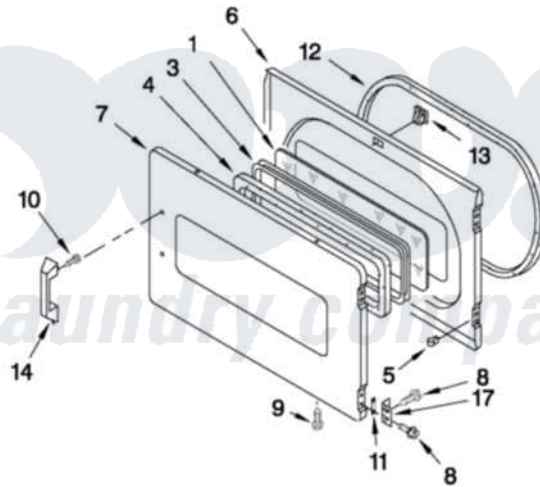

Maytag MLE24PDAZW1 05 - DOOR PARTS

DOOR PARTS For Model: MLE24PDAZW1 (White)

FOR ORDERING INFORMATION REFER TO PARTS PRICE LIST

W10184602

10

Maytag [Commercial Maytag MLE24PDAZW1 Dryer Parts](#) Parts Diagram 05 - DOOR PARTS
Click on the part number to view part

Item	Original Part Number	Replaced By	Status	Part Description
1	3392918	3396122		Window Pack. Includes Illustration 15 And 25)
NI	3396122			Window Pack. Includes Illustration 15 And 25)
2	W10279703			Hinge And Pin Assembly
3	3392914			Frame, Window
4	3392915			Gasket, Window
5	3389249			Nut, Inner Door
6	W10205622	W10244331		Door-Rear
7	W10205649			Door, Front
8	342055	488627		Screw
9	694091			Trim, Side Right Hand
10	9742177			Screw, 8-18 X .625
11	W10191265			Plug, Hinge Screw Front Panel
12	3390735			Seal, Door
13	3392538	279570		Latch
14	3392906			Handle, Door