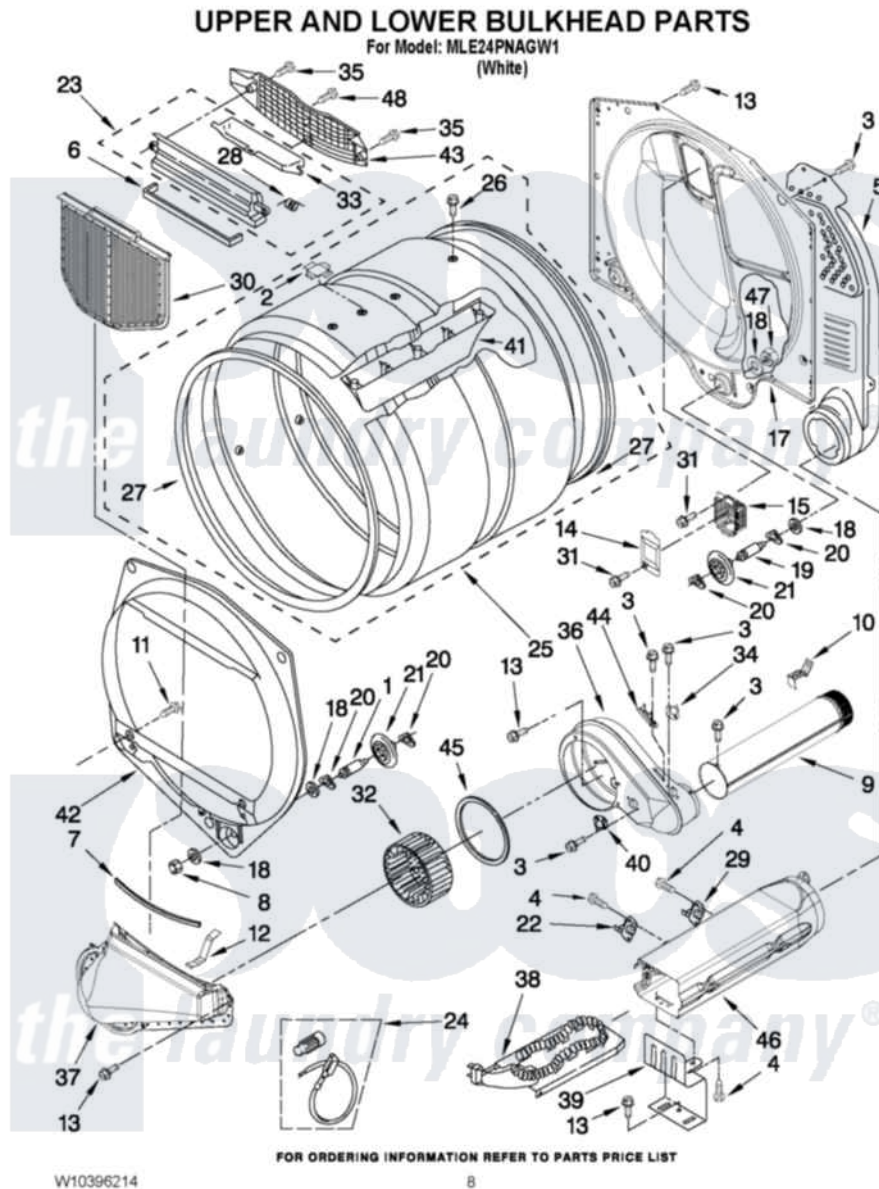

# Maytag MLE24PNAGW1 04 - UPPER AND LOWER BULKHEAD PARTS

Maytag [Commercial Maytag MLE24PNAGW1 Dryer Parts](#) Parts Diagram 04 - UPPER AND LOWER BULKHEAD PARTS  
Click on the part number to view part

Item	Original Part Number	Replaced By	Status	Part Description
1	<a href="#">8575324</a>	<a href="#">W10359271</a>		Shaft, Drum Roller Threads
2	<a href="#">W10128544</a>			Housing-Outlet
3	<a href="#">693995</a>			Screw, Hex Head
4	<a href="#">W10080300</a>			Screw, 8-18 X 3/8
5	697354	<a href="#">3387911</a>		Duct-Air
6	<a href="#">697813</a>			Seal, Outlet Housing
7	697814	<a href="#">697813</a>		Seal, Outlet Housing
8	3934666	<a href="#">W10080210</a>		Nut, 3/8 X 16
9	<a href="#">W10121167</a>			Exhaust Pipe
10	<a href="#">8572105</a>			Retainer, Toe Panel
11	3357011	<a href="#">308685</a>		Side Trim )
12	W10345456	<a href="#">8066208</a>		Clip-Exhaust
13	<a href="#">489463</a>			Screw, 8-18 X 1/16
14	3402841	<a href="#">8532165</a>		Lens, Drum Light
15	<a href="#">8578825</a>			Bracket, Drum Light
17	<a href="#">8520836</a>			Bulkhead, Rear