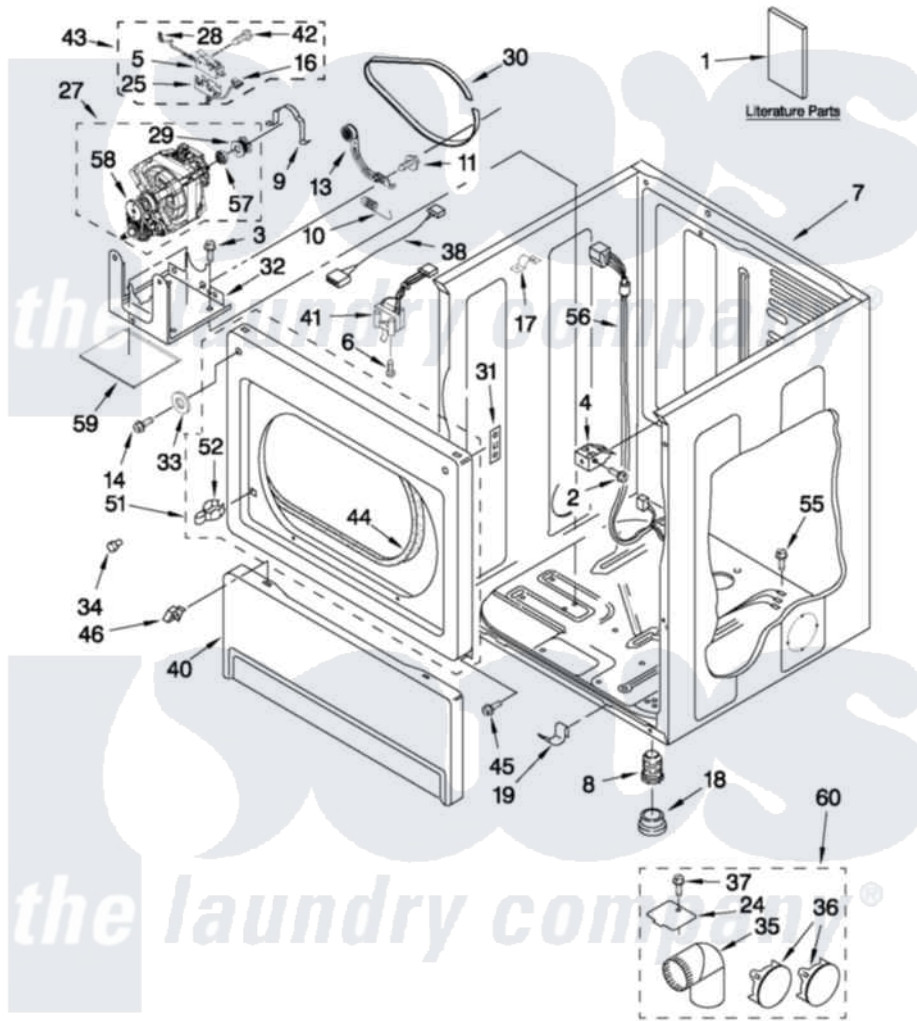

Maytag MLE24PRAYW0 01 - LOWER CABINET AND FRONT PANEL PARTS

LOWER CABINET AND FRONT PANEL PARTS

For Model: MLE24PRAYW0
(White)

FOR ORDERING INFORMATION REFER TO PARTS PRICE LIST

W10135164

2

Maytag [Commercial Maytag MLE24PRAYW0 Dryer Parts](#) Parts Diagram 01 - LOWER CABINET AND FRONT PANEL PARTS

[Click on the part number to view part](#)

Item	Original Part Number	Replaced By	Status	Part Description
1	W10135153		Not Available	Installation Instructions
"	W10135291		Not Available	Card Reader Installation Instructions
"	W10135168		Not Available	Tech Sheet
"	W10135164			REPAIR PARTS LIST
2	3391915	681615		Screw
3	3390663	681414		Screw, 10AB X 1/2
4	3391846			Clip, Front Panel
5	8564010			Assembly, Switch And Actuator
6	697773	3395530		Screw
7	8310656			Cabinet
8	3392100	49621		Feet-Leveling
9	660658			Clamp, Motor Mounting 343481 685441
10	3387374			Spring, Idler