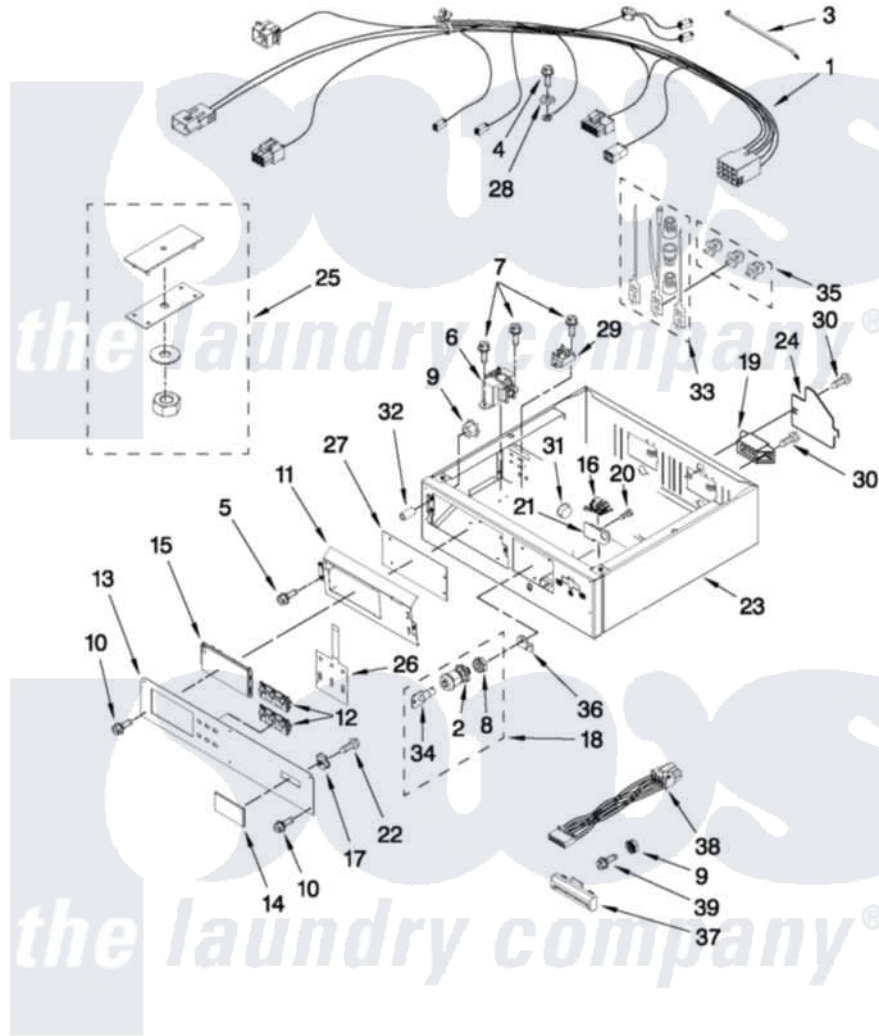

Maytag MLE24PRAYW0 02 - CONTROL PANEL AND SEPARATOR PARTS

CONTROL PANEL AND SEPARATOR PARTS

For Model: MLE24PRAYW0
(White)

FOR ORDERING INFORMATION REFER TO PARTS PRICE LIST

W10135164

4

Maytag [Commercial Maytag MLE24PRAYW0 Dryer Parts](#) Parts Diagram 02 - CONTROL PANEL AND SEPARATOR PARTS

[Click on the part number to view part](#)

Item	Original Part Number	Replaced By	Status	Part Description
1	W10169677			Harness, Collar
2	W10139762			Hex Nut, 3/4-27
3	8529895			Tie, Cable
4	697776	4331106		Screw, No.10-32 X 7/16
5	W10140652			Screw, 6-20 X 1/2
6	W10133285			Transformer 120V To 22.5vac
7	8533971	90767		Screw, 8A X 3/8 HeX Washer Head Tapping
8	W10177242			Hex-Nut 9/32 - 28
9	W10139046			Nut 6-32
10	W10131119			Screw, 8-18 X 5/16
11	W10163677			Plate, Control Mounting
12	W10131113			Push Button
13	W10135186			Facia Console
14	W10137769			Cover, Card Reader
15	W10133268			Cover, Display

16	W10133280	Service Access, Switch
17	W10145157	Retainer, Facia Cover
18	W10133264	Lock Assembly, Service Door
19	3397659	Block, Terminal
20	3400408	Screw, 4-40 X 5/8
21	W10160652	Bracket-Switch
22	3400618	Screw, 6-19 X 3/8
23	W10165714	Collar
24	3396795	Cover, Terminal Block
25	W10169579	Kit-Coin Box, Security
26	W10133277	Membrane Switch Assembly
27	W10130700	Control Board
28	3390443	Retainer, Terminal
29	W10133335	Relay, Motor
30	3400000	Screw, 10-24 X 3/8
31	W10165297	Snap Bushing
32	W10133514	Spacer
33	279318	Terminal Tinned And Brass Panel
34	W10140858	Key
35	279393	Terminal Block Screw Kit
36	W10133266	Cam-Lock
37	W10163036	Bezel
38	W10133305	Harness, Card Reader
39	W10143462	Screw, 6-32 X 9/16