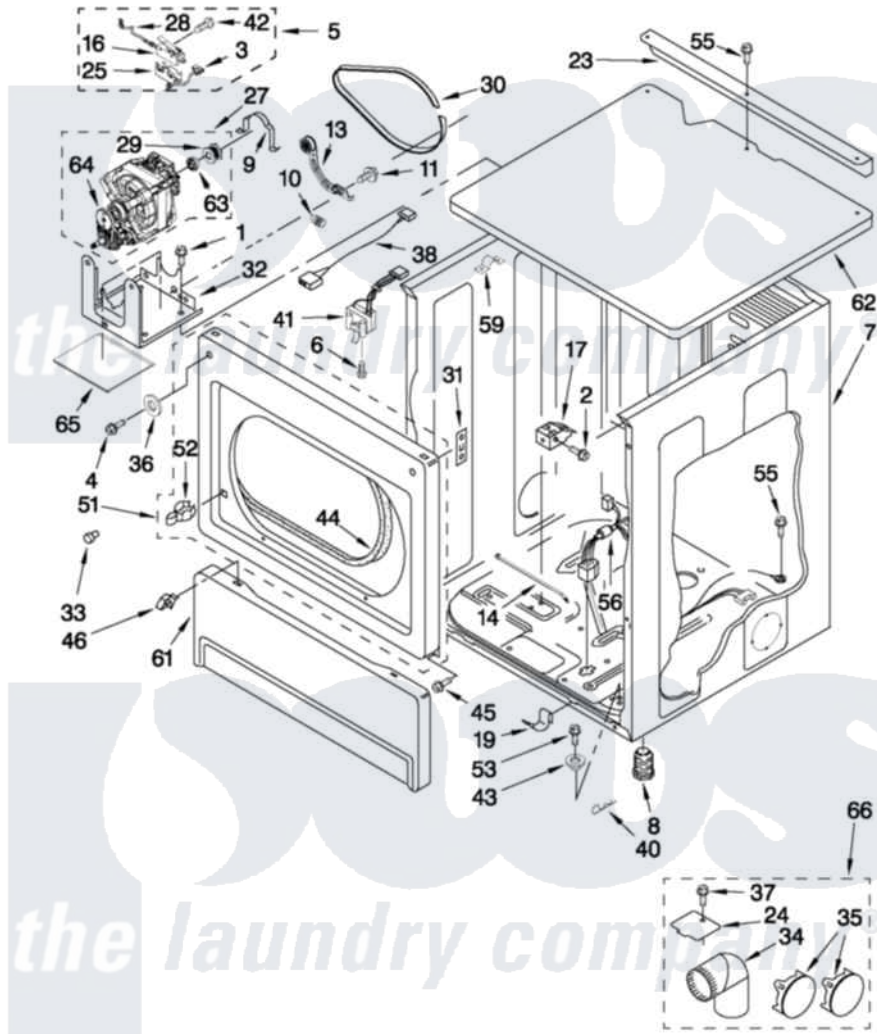

Maytag MLE24PRAYW0 03 - UPPER CABINET AND FRONT PANEL PARTS

UPPER CABINET AND FRONT PANEL PARTS

For Model: MLE24PRAYW0
(White)

FOR ORDERING INFORMATION REFER TO PARTS PRICE LIST

W10135164

6

Maytag [Commercial Maytag MLE24PRAYW0 Dryer Parts](#) Parts Diagram 03 - UPPER CABINET AND FRONT PANEL PARTS

[Click on the part number to view part](#)

Item	Original Part Number	Replaced By	Status	Part Description
1	3390663	681414		Screw, 10AB X 1/2
2	3391915	681615		Screw
3	8539892			Wire-Motor To Belt Switch
4	3400077			Screw, 10-16 X 1/2
5	W10155571			Switch, Assembly
6	697773	3395530		Screw
7	3978859	280024		Cabinet
8	689172			Foot, Dryer
9	660658			Clamp, Motor Mounting 343481 685441
10	3387374			Spring, Idler
11	3389420			Retainer-Idler 1/4-20 X 1/16
13	W10141380	W10344192		Idler Assembly
14	8529895			Tie, Cable
16	8564010			Assembly, Switch And Actuator