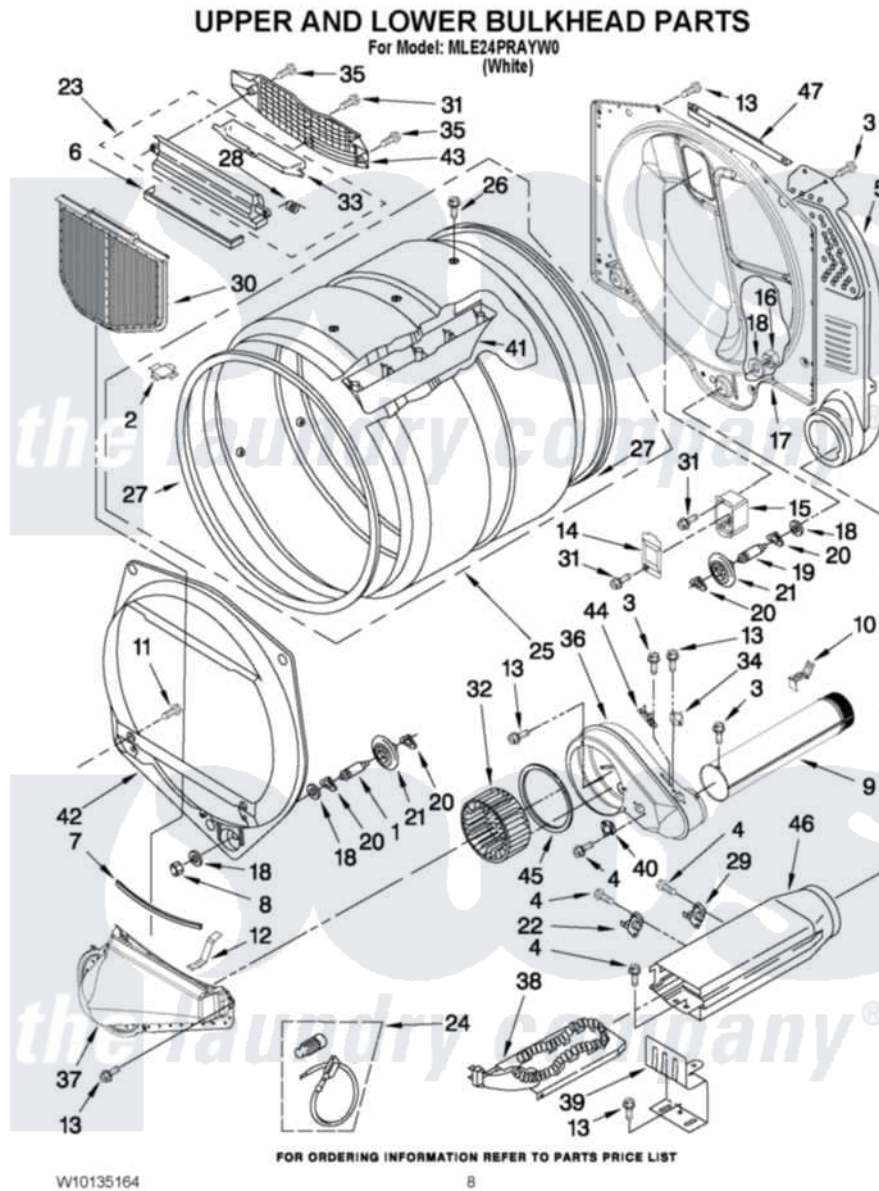

Maytag MLE24PRAYW0 04 - UPPER AND LOWER BULKHEAD PARTS

Maytag [Commercial Maytag MLE24PRAYW0 Dryer Parts](#) Parts Diagram 04 - UPPER AND LOWER BULKHEAD PARTS
Click on the part number to view part

Item	Original Part Number	Replaced By	Status	Part Description
1	8575324	W10359271		Shaft, Drum Roller Threads
2	8066086			Plug, Drum Hole
3	8533971	90767		Screw, 8A X 3/8 HeX Washer Head Tapping
4	90767			Screw, 8A X 3/8 HeX Washer Head Tapping
5	697354	3387911		Duct-Air
6	697813			Seal, Outlet Housing
7	697814	697813		Seal, Outlet Housing
8	3934666	W10080210		Nut, 3/8 X 16
9	8066224	279936		Kit-Exhst
10	8572105			Retainer, Toe Panel
11	3357011	308685		Side Trim)
12	8066208			Clip-Exhaust
13	3390647	488729		Screw
14	3402841	8532165		Lens, Drum Light
15	8578825			Bracket, Drum Light

16	W10001120	W10080190	Nut, 3/8-16
17	8520836		Bulkhead, Rear
18	3387459	W10080960	Washer, Support
19	8575325	W10359272	Shaft, Roller Drum Threads
20	690997		Washer, Thrust
21	8536973	W10314173	Support
22	3391914		Thermostat 295 F
23	8563755		Housing, Outlet Assembly
24	279457		Wire Kit, Terminal
25	8318215	W10197999	Drum
26	W10109200		Screw, Baffle Mounting
27	W10166807	280114	Seal
28	3394986		Spring, Lint Screen Door
29	8318314	279973	Kit, Thermal Cut-Off
30	W10049370	W10120998	Screen
31	487909	488729	Screw
32	W10168564	W10349492	Wheel, Blower
33	8563758		Door, Lint Screen
34	W10131836		Thermostat 140 F Cycling
35	3387230		Screw, 10-16 X 13/16
36	W10135254		Housing, Blower
37	8066168	W10128606	Duct-Lint
38	3387748		Element, Heater
39	8066099		Bracket, Heater Box
40	W10133284		Thermostat 155 F Electronic
41	697693	W10113136	Baffle, Drum
42	697557		Bulkhead, Front
43	8563756		Grille, Outlet
44	3392519		Thermal Limiter
45	697770		Seal, Cover Plate Blower Housing
46	3392537		Box, Heater
47	8571651	W10118337	Bracket-Bulkhead Upper Mounting