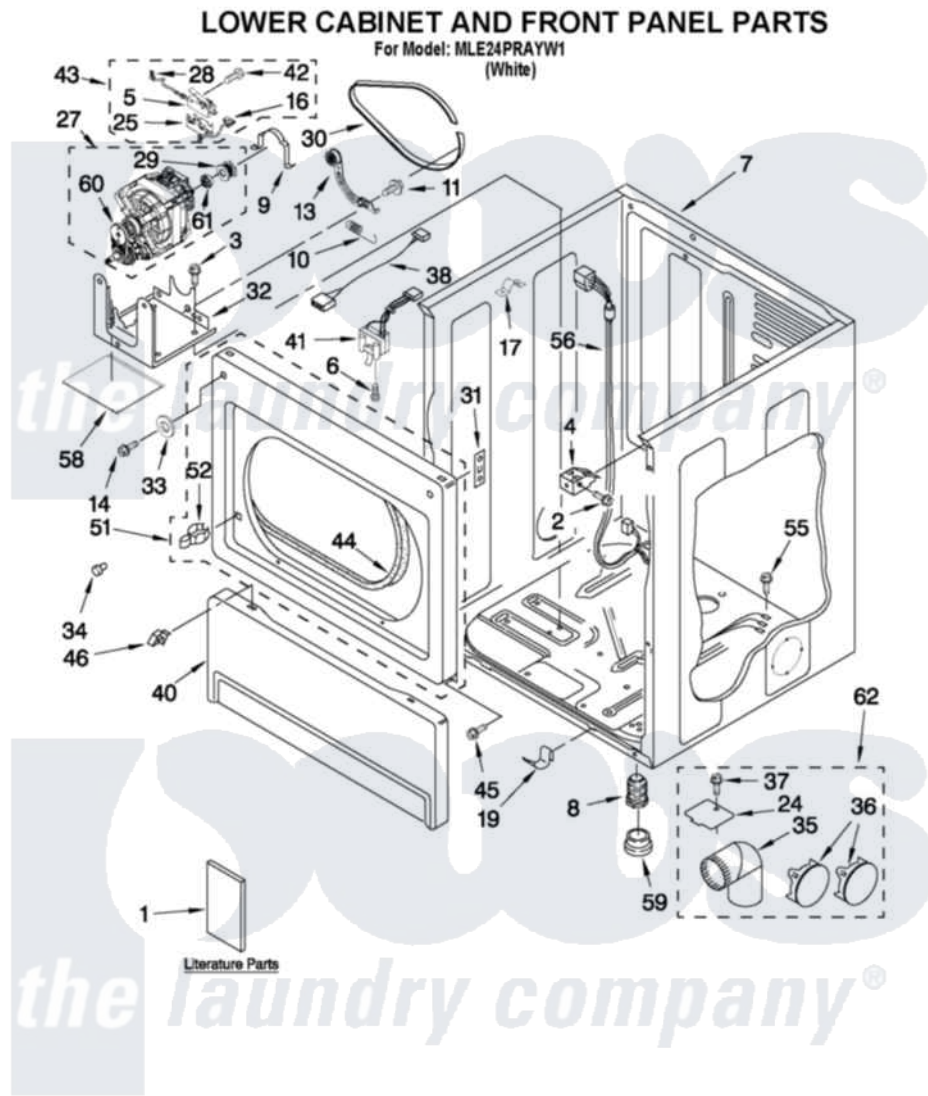

Maytag MLE24PRAYW1 01 - LOWER CABINET AND FRONT PANEL PARTS

FOR ORDERING INFORMATION REFER TO PARTS PRICE LIST

W10184604

2

Maytag [Commercial Maytag MLE24PRAYW1 Dryer Parts](#) Parts Diagram 01 - LOWER CABINET AND FRONT PANEL PARTS

[Click on the part number to view part](#)

Item	Original Part Number	Replaced By	Status	Part Description
1	W10184580		Not Available	Installation Instructions
"	W10135291		Not Available	Card Reader Installation Instructions
"	W10135168		Not Available	Tech Sheet
"	W10184604			Repair Parts List
2	3391915	681615		Screw
3	3390663	681414		Screw, 10AB X 1/2
4	3391846			Clip, Front Panel
5	8564010			Assembly, Switch And Actuator
6	697773	3395530		Screw
7	8310656			Cabinet
8	3392100	49621		Feet-Leveling
9	660658			Clamp, Motor Mounting 343481 685441
10	3387374			Spring, Idler