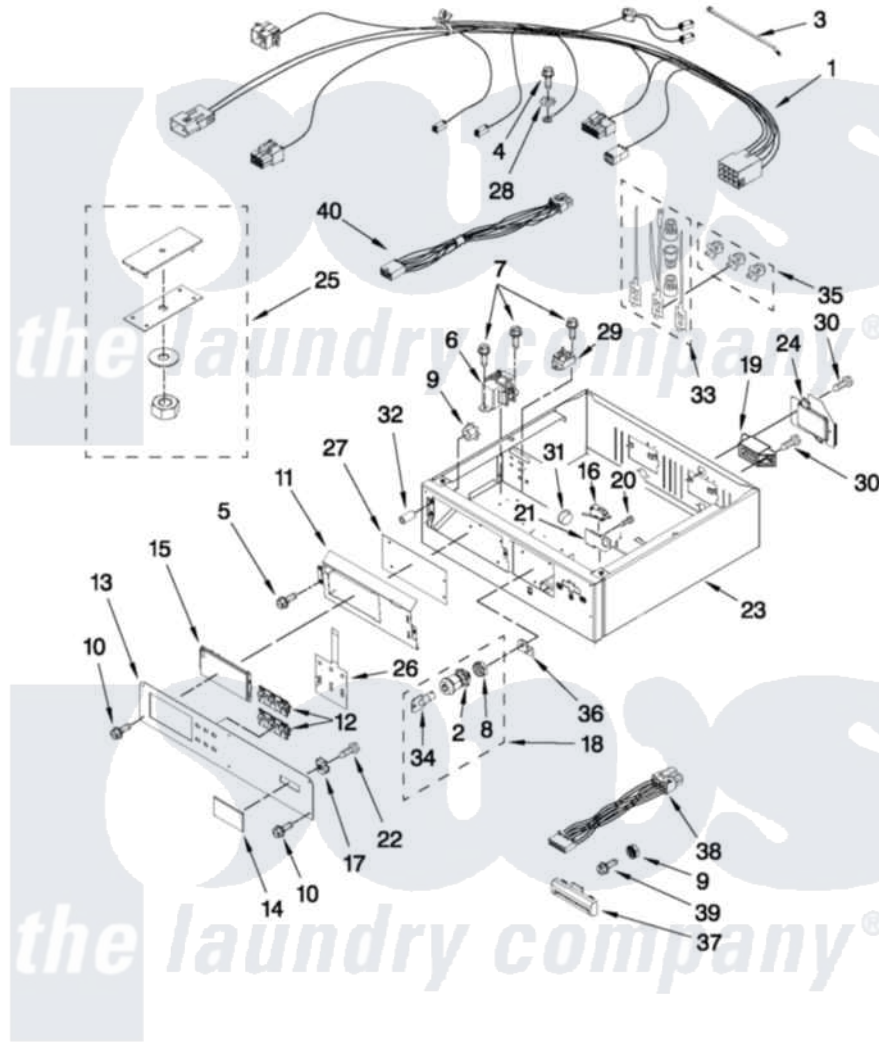

Maytag MLE24PRAYW1 02 - CONTROL PANEL AND SEPARATOR PARTS

CONTROL PANEL AND SEPARATOR PARTS

For Model: MLE24PRAYW1
(White)

FOR ORDERING INFORMATION REFER TO PARTS PRICE LIST

W10184604

4

Maytag [Commercial Maytag MLE24PRAYW1 Dryer Parts](#) Parts Diagram 02 - CONTROL PANEL AND SEPARATOR PARTS

[Click on the part number to view part](#)

Item	Original Part Number	Replaced By	Status	Part Description
1	W10169677			Harness, Collar
2	W10139762			Hex Nut, 3/4-27
3	8529895			Tie, Cable
4	697776	4331106		Screw, No.10-32 X 7/16
5	W10140652			Screw, 6-20 X 1/2
6	W10133285			Transformer 120V To 22.5vac
7	8533971	90767		Screw, 8A X 3/8 HeX Washer Head Tapping
8	W10177242			Hex-Nut 9/32 - 28
9	W10139046			Nut 6-32
10	W10131119			Screw, 8-18 X 5/16
11	W10163677			Plate, Control Mounting
12	W10131113			Push Button
13	W10135186			Facia Console
14	W10137769			Cover, Card Reader
15	W10133268			Cover, Display

16	W10133280	Service Access, Switch
17	W10145157	Retainer, Facia Cover
18	W10133264	Lock Assembly, Service Door
19	3397659	Block, Terminal
20	3400408	Screw, 4-40 X 5/8
21	W10160652	Bracket-Switch
22	3400618	Screw, 6-19 X 3/8
23	W10165714	Collar
24	W10196677	Cover, Terminal Block
25	W10169579	Kit-Coin Box, Security
26	W10133277	Membrane Switch Assembly
27	W10130700	Control Board
28	3390443	Retainer, Terminal
29	W10133335	Relay, Motor
30	3400000	Screw, 10-24 X 3/8
31	W10165297	Snap Bushing
32	W10133514	Spacer
33	279318	Terminal Tinned And Brass Panel
34	W10140858	Key
35	279393	Terminal Block Screw Kit
36	W10133266	Cam-Lock
37	W10163036	Bezel
38	W10133305	Harness, Card Reader
39	W10143462	Screw, 6-32 X 9/16
40	W10111027	Jumper, Transformer