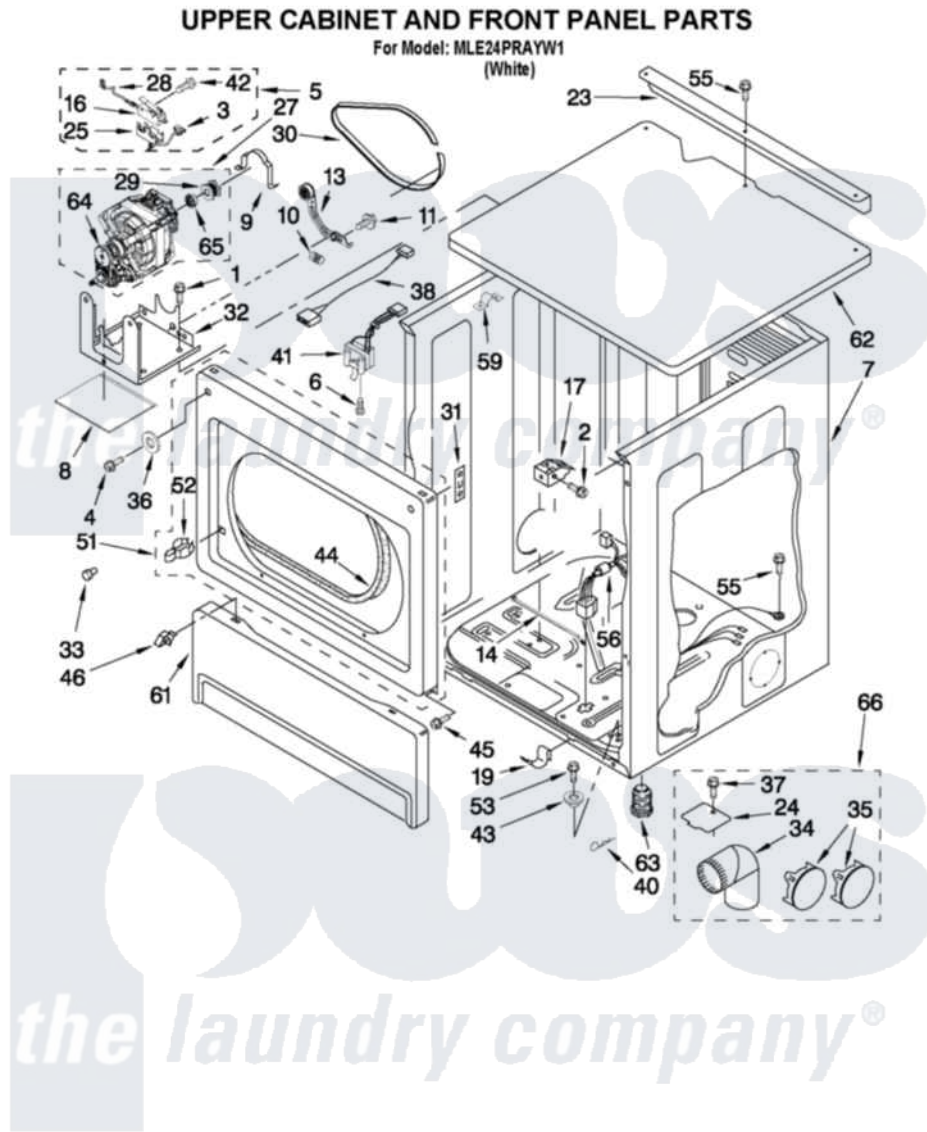

Maytag MLE24PRAYW1 03 - UPPER CABINET AND FRONT PANEL PARTS

FOR ORDERING INFORMATION REFER TO PARTS PRICE LIST

W10184604

6

[Maytag Commercial Maytag MLE24PRAYW1 Dryer Parts](#) Parts Diagram 03 - UPPER CABINET AND FRONT PANEL PARTS

[Click on the part number to view part](#)

Item	Original Part Number	Replaced By	Status	Part Description
1	3390663	681414		Screw, 10AB X 1/2
2	3391915	681615		Screw
3	8539892			Wire-Motor To Belt Switch
4	3400077			Screw, 10-16 X 1/2
5	W10155571			Switch, Assembly
6	697773	3395530		Screw
7	3978859	280024		Cabinet
8	W10212660			Pad, Sound Dampening
9	660658			Clamp, Motor Mounting 343481 685441
10	3387374			Spring, Idler
11	3389420			Retainer-Idler 1/4-20 X 1/16
13	W10141380	W10344192		Idler Assembly
14	8529895			Tie, Cable
16	8564010			Assembly, Switch And Actuator