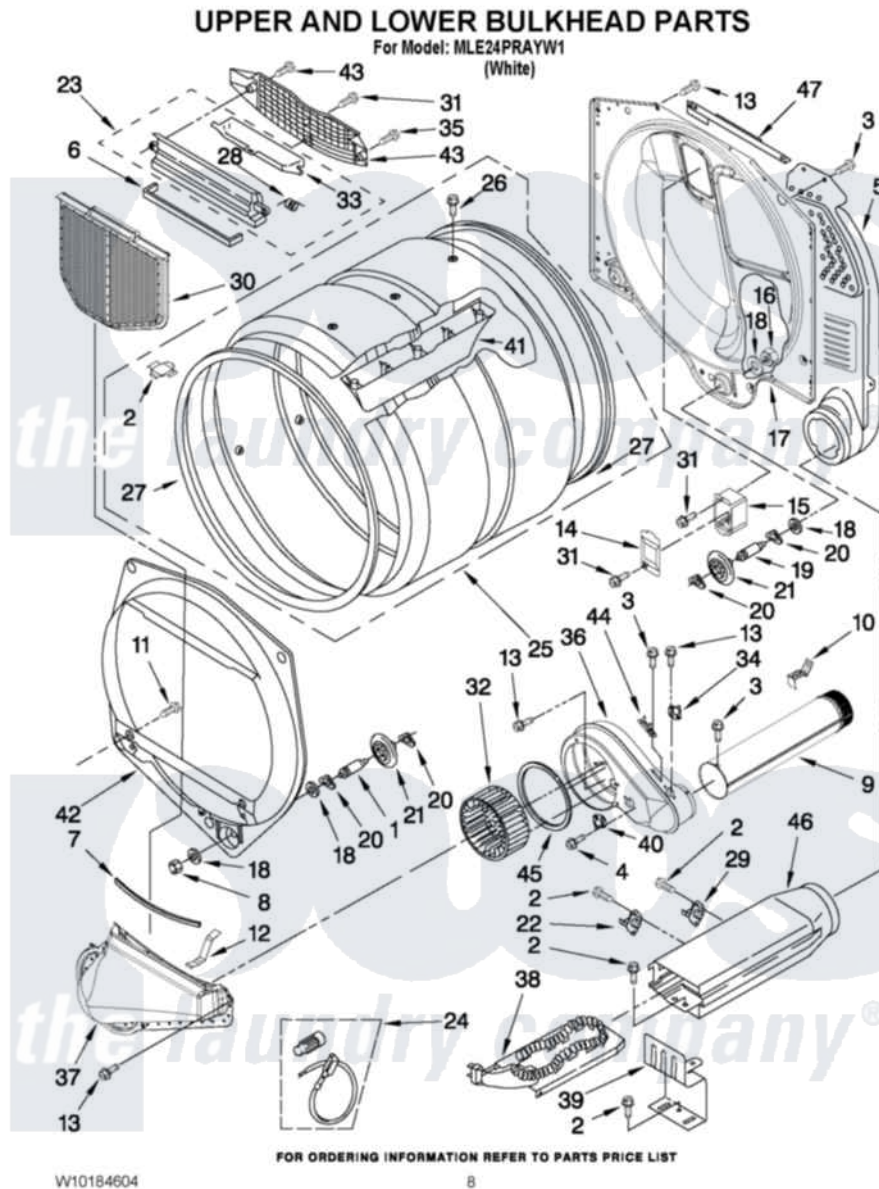

Maytag MLE24PRAYW1 04 - UPPER AND LOWER BULKHEAD PARTS

Maytag [Commercial Maytag MLE24PRAYW1 Dryer Parts](#) Parts Diagram 04 - UPPER AND LOWER BULKHEAD PARTS
Click on the part number to view part

Item	Original Part Number	Replaced By	Status	Part Description
1	8575324	W10359271		Shaft, Drum Roller Threads
2	8066086			Plug, Drum Hole
3	8533971	90767		Screw, 8A X 3/8 HeX Washer Head Tapping
4	90767			Screw, 8A X 3/8 HeX Washer Head Tapping
5	697354	3387911		Duct-Air
6	697813			Seal, Outlet Housing
7	697814	697813		Seal, Outlet Housing
8	3934666	W10080210		Nut, 3/8 X 16
9	8066224	279936		Kit-Exhst
10	8572105			Retainer, Toe Panel
11	3357011	308685		Side Trim)
12	8066208			Clip-Exhaust
13	3390647	488729		Screw
14	3402841	8532165		Lens, Drum Light
15	8578825			Bracket, Drum Light

16	W10001120	W10080190	Nut, 3/8-16
17	8520836		Bulkhead, Rear
18	3387459	W10080960	Washer, Support
19	8575325	W10359272	Shaft, Roller Drum Threads
20	690997		Washer, Thrust
21	8536973	W10314173	Support
22	3391914		Thermostat 295 F
23	8563755		Housing, Outlet Assembly
24	279457		Wire Kit, Terminal
25	8318215	W10197999	Drum
26	W10219342		Screw, Baffle Mounting
27	W10166807	280114	Seal
28	3394986		Spring, Lint Screen Door
29	8318314	279973	Kit, Thermal Cut-Off
30	W10049370	W10120998	Screen
31	487909	488729	Screw
32	W10168564	W10349492	Wheel, Blower
33	8563758		Door, Lint Screen
34	W10131836		Thermostat 140 F Cycling
35	3387230		Screw, 10-16 X 13/16
36	W10135254		Housing, Blower
37	8066168	W10128606	Duct-Lint
38	3387748		Element, Heater
39	8066099		Bracket, Heater Box
40	W10193019		Thermostat 155 F
41	697693	W10113136	Baffle, Drum
42	697557		Bulkhead, Front
43	8563756		Grille, Outlet
44	3392519		Thermal Limiter
45	697770		Seal, Cover Plate Blower Housing
46	3392537		Box, Heater
47	8571651	W10118337	Bracket-Bulkhead Upper Mounting