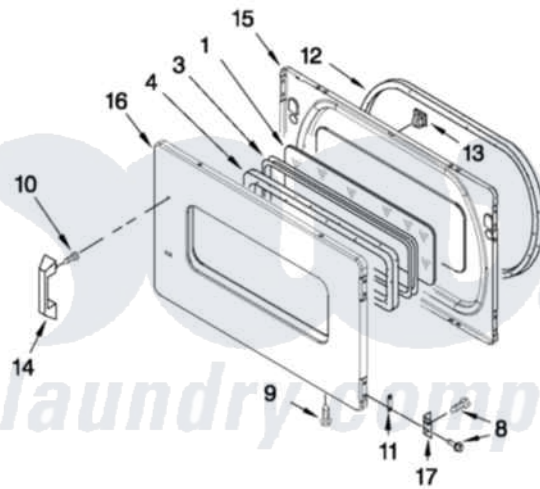

Maytag MLE24PRAYW1 05 - DOOR PARTS

DOOR PARTS

For Model: MLE24PRAYW1
(White)

FOR ORDERING INFORMATION REFER TO PARTS PRICE LIST

W10184604

10

Maytag [Commercial Maytag MLE24PRAYW1 Dryer Parts](#) Parts Diagram 05 - DOOR PARTS
Click on the part number to view part

Item	Original Part Number	Replaced By	Status	Part Description
1	3392918	3396122		Window Pack. Includes Illustration 15 And 25)
NI	3396122			Window Pack. Includes Illustration 15 And 25)
2	3389247			Hinge And Pin Assembly
3	3392914			Frame, Window
4	3392915			Gasket, Window
5	3389249			Nut, Inner Door
6	W10205622	W10244331		Door-Rear
7	W10205649			Door, Front
8	342055	488627		Screw
9	694091			Trim, Side Right Hand
10	9742177			Screw, 8-18 X .625
11	W10191265			Plug, Hinge Screw Front Panel
12	3390735			Seal, Door
13	3392538	279570		Latch
14	W10213202			Handle, Door