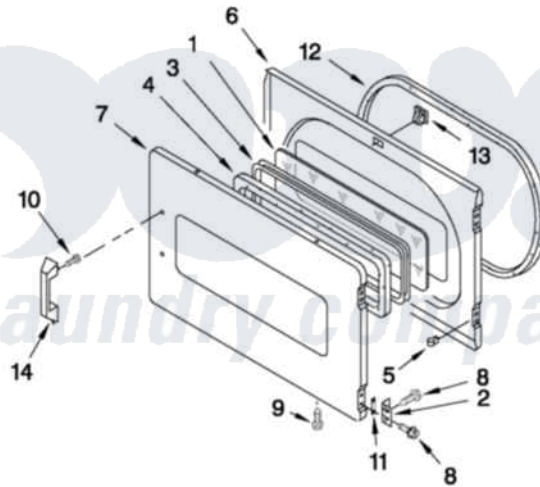

Maytag MLE24PRAYW1 05 - DOOR PARTS

DOOR PARTS

For Model: MLE24PRAYW1
(White)

FOR ORDERING INFORMATION REFER TO PARTS PRICE LIST

W10184604

10

Maytag [Commercial Maytag MLE24PRAYW1 Dryer Parts](#) Parts Diagram 05 - DOOR PARTS
Click on the part number to view part

Item	Original Part Number	Replaced By	Status	Part Description
1	3392918	3396122		Window Pack. Includes Illustration 15 And 25)
NI	3396122			Window Pack. Includes Illustration 15 And 25)
2	3389247			Hinge And Pin Assembly
3	3392914			Frame, Window
4	3392915			Gasket, Window
5	3389249			Nut, Inner Door
6	W10205622	W10244331		Door-Rear
7	W10205649			Door, Front
8	342055	488627		Screw
9	694091			Trim, Side Right Hand
10	9742177			Screw, 8-18 X .625
11	W10191265			Plug, Hinge Screw Front Panel
12	3390735			Seal, Door
13	3392538	279570		Latch
14	W10213202			Handle, Door