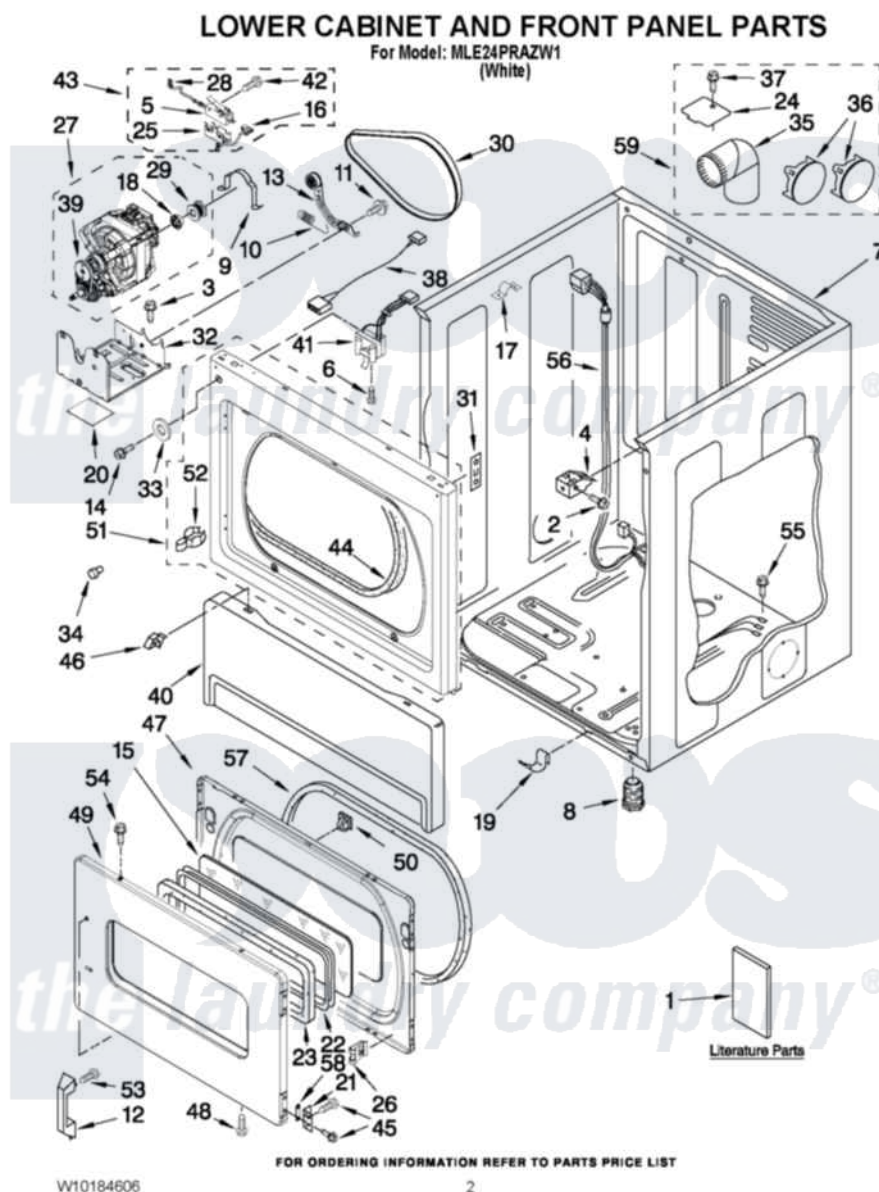

Maytag MLE24PRAZW1 01 - LOWER CABINET AND FRONT PANEL PARTS

Maytag [Commercial Maytag MLE24PRAZW1 Dryer Parts](#) Parts Diagram 01 - LOWER CABINET AND FRONT PANEL PARTS

[Click on the part number to view part](#)

Item	Original Part Number	Replaced By	Status	Part Description
1	W10184580		Not Available	Installation Instructions
"	W10135291		Not Available	Card Reader Installation Instructions
"	W10135168		Not Available	Tech Sheet
"	W10184606		Not Available	REPAIR PARTS LIST
2	3391915	681615		Screw
3	3390663	681414		Screw, 10AB X 1/2
4	3391846			Clip, Front Panel
5	8564010			Assembly, Switch And Actuator
6	697773	3395530		Screw
7	8310656			Cabinet
8	3392100	49621		Feet-Leveling
9	660658			Clamp, Motor Mounting 343481 685441
10	3387374			Spring, Idler