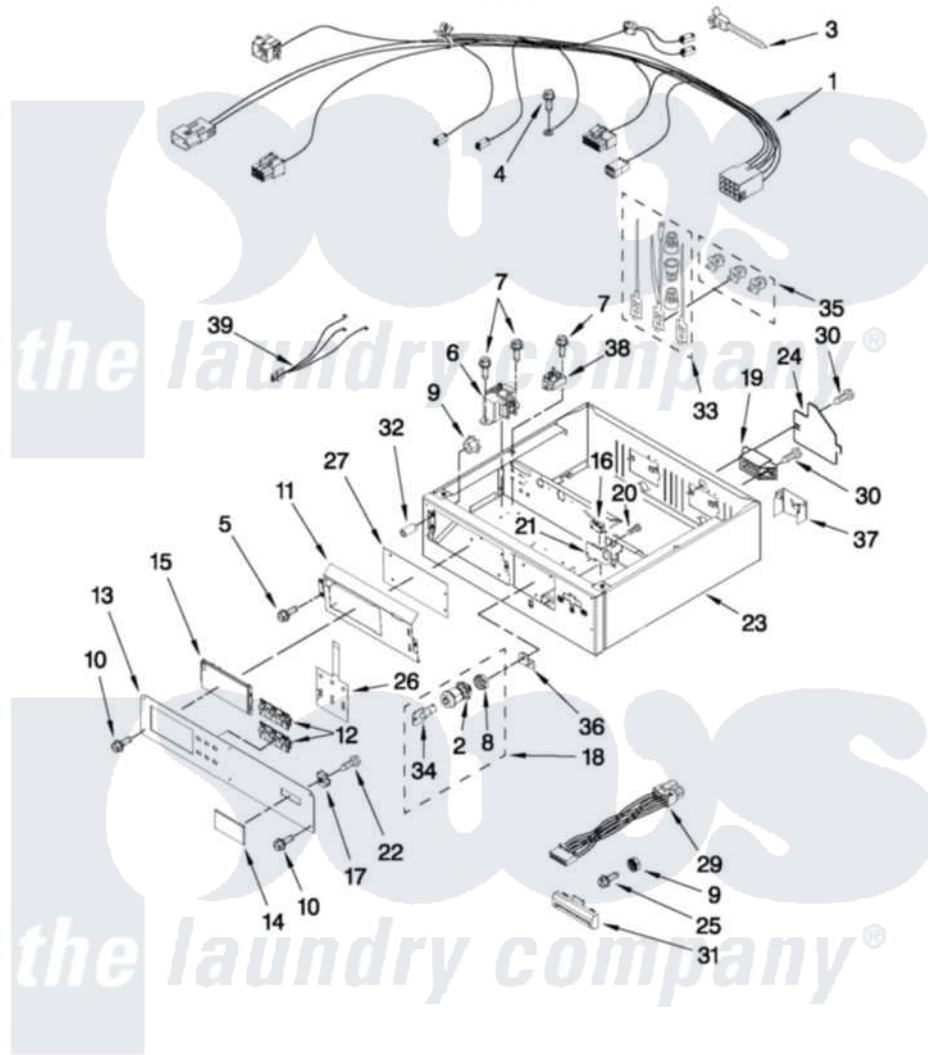

Maytag MLE24PRAZW1 02 - CONTROL PANEL AND SEPARATOR PARTS

CONTROL PANEL AND SEPARATOR PARTS

For Model: MLE24PRAZW1
(White)

FOR ORDERING INFORMATION REFER TO PARTS PRICE LIST

W10184606

4

Maytag [Commercial Maytag MLE24PRAZW1 Dryer Parts](#) Parts Diagram 02 - CONTROL PANEL AND SEPARATOR PARTS

[Click on the part number to view part](#)

Item	Original Part Number	Replaced By	Status	Part Description
1	W10169682			Harness, Collar
2	W10139762			Hex Nut, 3/4-27
3	8529895			Tie, Cable
4	697776	4331106		Screw, No.10-32 X 7/16
5	W10140652			Screw, 6-20 X 1/2
6	W10133285			Transformer 120V To 22.5vac
7	8533971	90767		Screw, 8A X 3/8 HeX Washer Head Tapping
8	W10177242			Hex-Nut 9/32 - 28
9	W10139046			Nut 6-32
10	W10131119			Screw, 8-18 X 5/16
11	W10163677			Plate, Control Mounting
12	W10131113			Push Button
13	W10135186			Facia Console
14	W10137769			Cover, Card Reader
15	W10133268			Cover, Display

16	W10133280	Service Access, Switch
17	W10145157	Retainer, Facia Cover
18	W10133264	Lock Assembly, Service Door
19	W10212333	Terminal-Block
20	3400408	Screw, 4-40 X 5/8
21	W10160652	Bracket-Switch
22	3400618	Screw, 6-19 X 3/8
23	W10165714	Collar
24	W10196677	Cover, Terminal Block
25	W10143462	Screw, 6-32 X 9/16
26	W10133278	Membrane Switch Assembly
27	W10130700	Control Board
29	W10239515	Card Reader, Harness
30	3400000	Screw, 10-24 X 3/8
31	W10163036	Bezel
32	W10133514	Spacer
33	279318	Terminal Tinned And Brass Panel
34	W10140858	Key
35	279393	Terminal Block Screw Kit
36	W10133266	Cam-Lock
37	W10192090	Bracket, Terminal Block
38	W10133335	Relay, Motor
39	W10111027	Jumper, Transformer