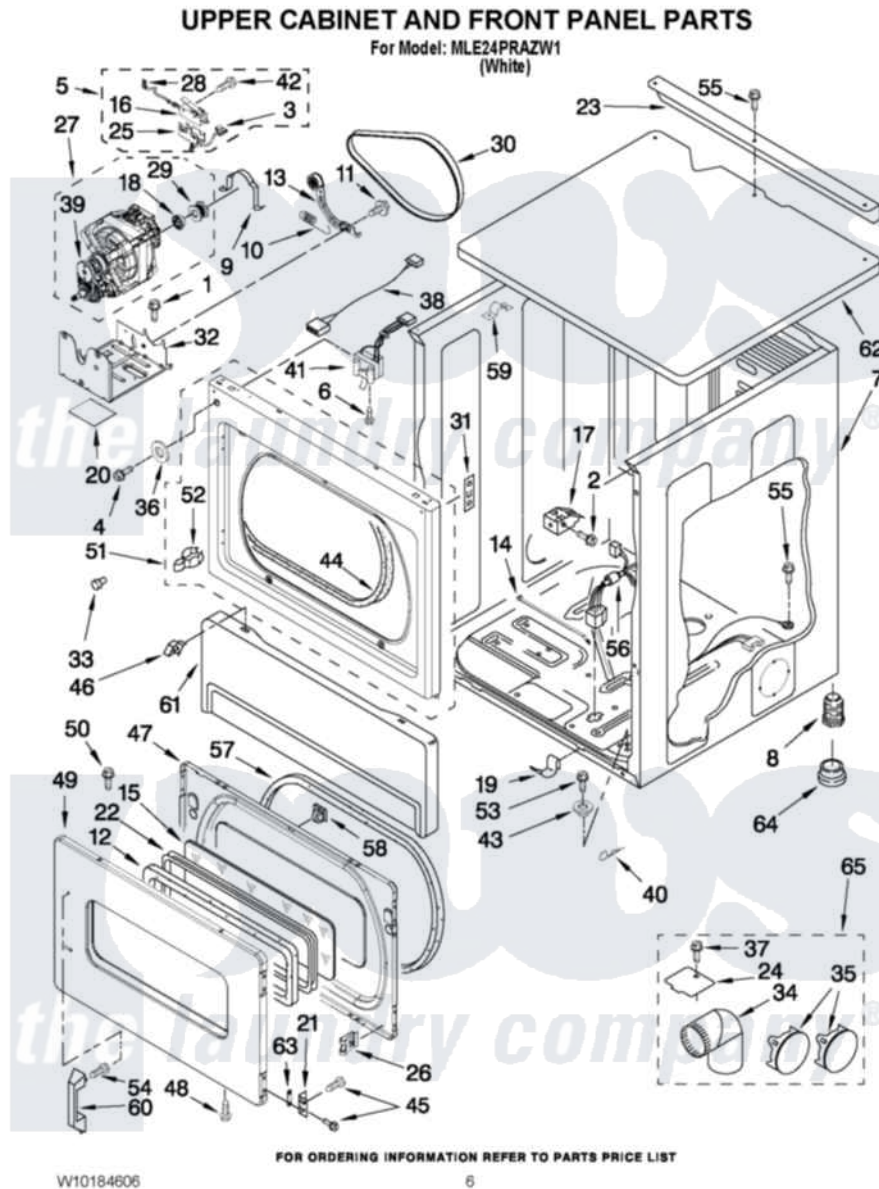

Maytag MLE24PRAZW1 03 - UPPER CABINET AND FRONT PANEL PARTS

Maytag [Commercial Maytag MLE24PRAZW1 Dryer Parts](#) Parts Diagram 03 - UPPER CABINET AND FRONT PANEL PARTS

[Click on the part number to view part](#)

| Item | Original Part Number | Replaced By | Status | Part Description |
|------|---------------------------|-------------------------|--------|--|
| 1 | 3390663 | 681414 | | Screw, 10AB X 1/2 |
| 2 | 3391915 | 681615 | | Screw |
| 3 | 8539892 | | | Wire-Motor To Belt Switch |
| 4 | 3400077 | | | Screw, 10-16 X 1/2 |
| 5 | W10155571 | | | Switch, Assembly |
| 6 | 697773 | 3395530 | | Screw |
| 7 | 3978859 | 280024 | | Cabinet |
| 8 | 689172 | | | Foot, Dryer |
| 9 | 660658 | | | Clamp, Motor Mounting 343481 685441 |
| 10 | 3387374 | | | Spring, Idler |
| 11 | 3389420 | | | Retainer-Idler 1/4-20 X 1/16 |
| 12 | 3392915 | | | Gasket, Window |
| 13 | W10344192 | | | Idler Assembly |
| 14 | 8529895 | | | Tie, Cable |
| 15 | 3392918 | 3398122 | | Window Pack. Includes |