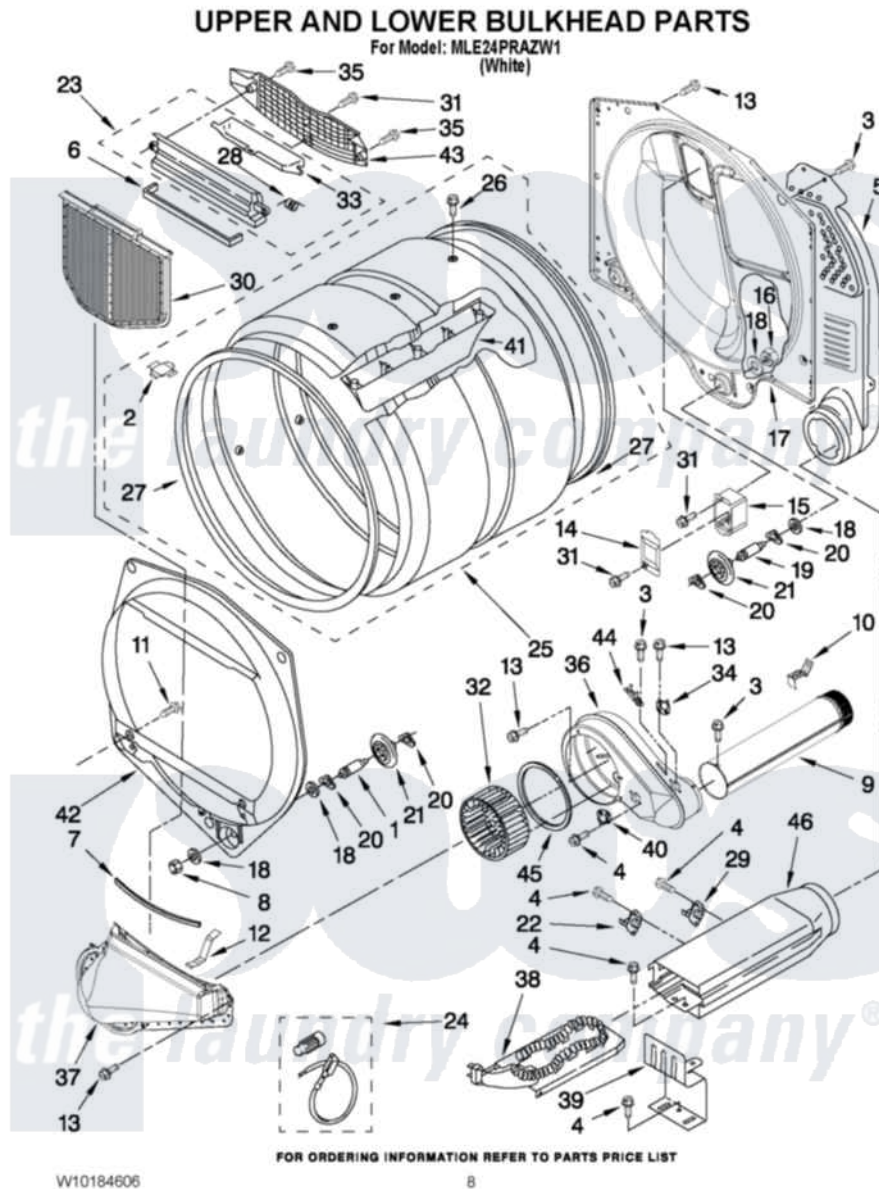

Maytag MLE24PRAZW1 04 - UPPER AND LOWER BULKHEAD PARTS

Maytag Commercial Maytag MLE24PRAZW1 Dryer Parts Parts Diagram 04 - UPPER AND LOWER BULKHEAD PARTS
Click on the part number to view part

Item	Original Part Number	Replaced By	Status	Part Description
1	W10359271			Shaft, Drum Roller Threads
2	8066086			Plug, Drum Hole
3	8533971	90767		Screw, 8A X 3/8 HeX Washer Head Tapping
4	90767			Screw, 8A X 3/8 HeX Washer Head Tapping
5	697354	3387911		Duct-Air
6	697813			Seal, Outlet Housing
7	697814	697813		Seal, Outlet Housing
8	3934666	W10080210		Nut, 3/8 X 16
9	8066224	279936		Kit-Exhst
10	8572105			Retainer, Toe Panel
11	3357011	308685		Side Trim)
12	W10345456	8066208		Clip-Exhaust
13	3390647	488729		Screw
14	3402841	8532165		Lens, Drum Light
15	8578825			Bracket, Drum Light

16	W10001120	W10080190	Nut, 3/8-16
17	8520836		Bulkhead, Rear
18	3387459	W10080960	Washer, Support
19	W10359272		Shaft, Roller Drum Threads
20	690997		Washer, Thrust
21	W10314171		Roller, Support Assembly
22	3391914		Thermostat 295 F
23	8563755		Housing, Outlet Assembly
24	279457		Wire Kit, Terminal
25	8318215	W10197999	Drum
26	W10219342		Screw, Baffle Mounting
27	W10166807	280114	Seal
28	3394986		Spring, Lint Screen Door
29	8318314	279973	Kit, Thermal Cut-Off
30	W10049370	W10120998	Screen
31	487909	488729	Screw
32	W10349492		Wheel, Blower
33	8563758		Door, Lint Screen
34	W10131836		Thermostat 140 F Cycling
35	98445		Screw, 10-16 X 3/4
36	W10135254		Housing, Blower
37	8066168	W10128606	Duct-Lint
38	W10157669		Element, Heater
39	8066099		Bracket, Heater Box
40	W10193019		Thermostat 155 F
41	697693	W10113136	Baffle, Drum
42	697557		Bulkhead, Front
43	8563756		Grille, Outlet
44	3392519		Thermal Limiter
45	697770		Seal, Cover Plate Blower Housing
46	3392537		Box, Heater