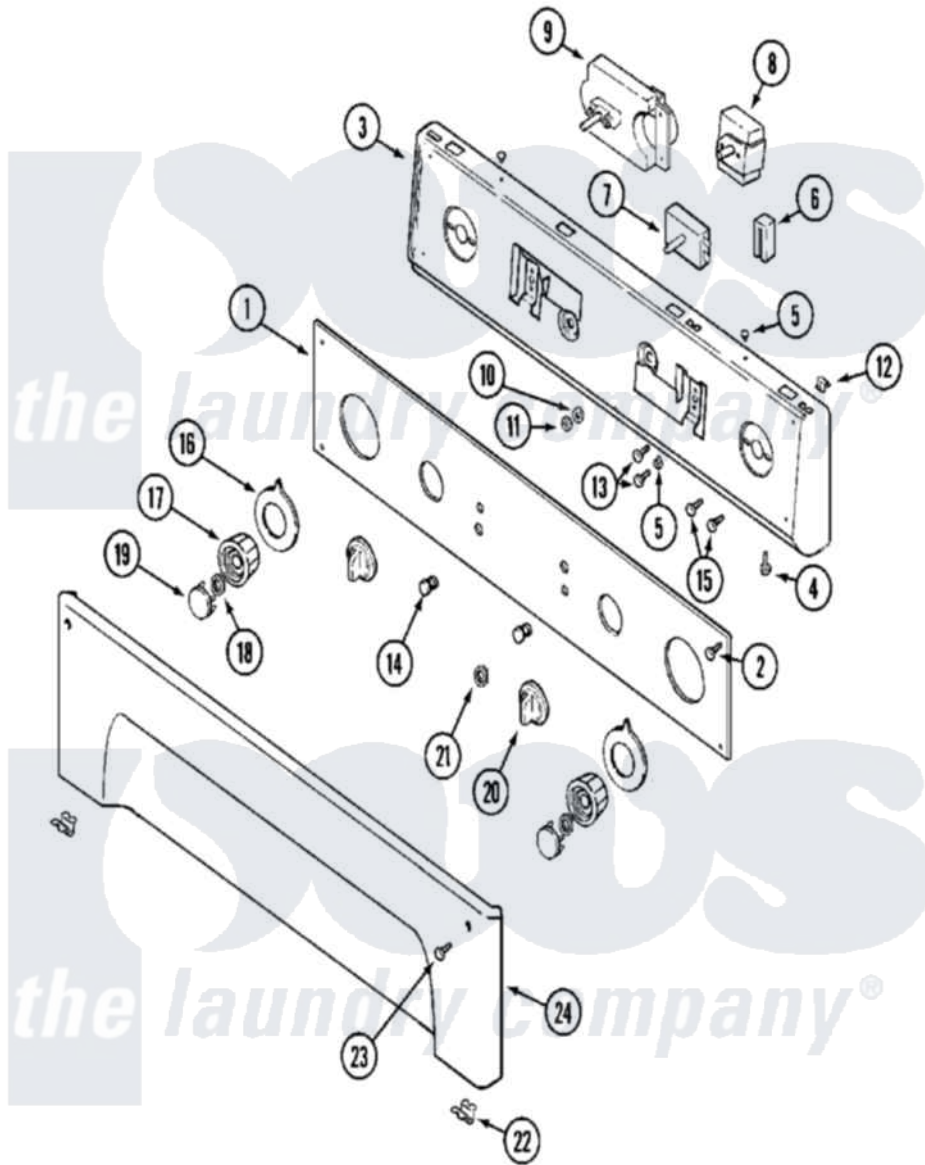

# Maytag MLG15MNAEW 01 - CONTROL PANEL (UPPER)

Maytag Commercial Maytag MLG15MNAEW Dryer Parts Parts Diagram 01 - CONTROL PANEL (UPPER)  
 Click on the part number to view part

Item	Original Part Number	Replaced By	Status	Part Description
001	<a href="#">33002070</a>			Overlay, Control Panel
002	<a href="#">215506</a>			Screw, Control Panel Overlay
003	<a href="#">33002003</a>			Fastener Clip, Control Panel
"	<a href="#">33002071</a>			Panel, Control
004	<a href="#">215506</a>			Screw, Control Panel Overlay
005	33001132	<a href="#">33002342</a>		Plug, Sifht Hole
006	22001365	<a href="#">W10139459</a>		Lamp-Indicator 230 V.
007	306940	<a href="#">W10149462</a>		Switch, Push-To-Start
008	<a href="#">307253</a>			Switch, Cycle Selector
009	<a href="#">Y307496</a>			Timer
010	<a href="#">312751</a>			Lockwasher, Start Switch
011	Y312706	<a href="#">422617</a>		Nut
012	<a href="#">33001977</a>			Fastener, Control Panel
013	<a href="#">Y313588</a>	<a href="#">488234</a>		Screw 8-32 X 1/4
014	<a href="#">215564</a>			Lens, Indicator Light
015	<a href="#">Y313588</a>	<a href="#">488234</a>		Screw 8-32 X 1/4

016	<a href="#">33001500</a>		Dial, Timer Indicator
017	<a href="#">314724</a>		Knob For Timer
018	<a href="#">312273</a>		Nut, Control Knob
019	314723	<a href="#">W10133501</a>	Cap, Knob
020	<a href="#">205663</a>		Knob For Selector Switch
021	<a href="#">Y312702</a>		Knurled Nut, Start Switch
022	<a href="#">33001980</a>		Fastener, Access Panel
023	<a href="#">215506</a>		Screw, Control Panel Overlay
024	<a href="#">33002072</a>		Panel, Access
025	<a href="#">33002086</a>		Wire Harness, Main
"	<a href="#">33002087</a>		Wire Harness, Main