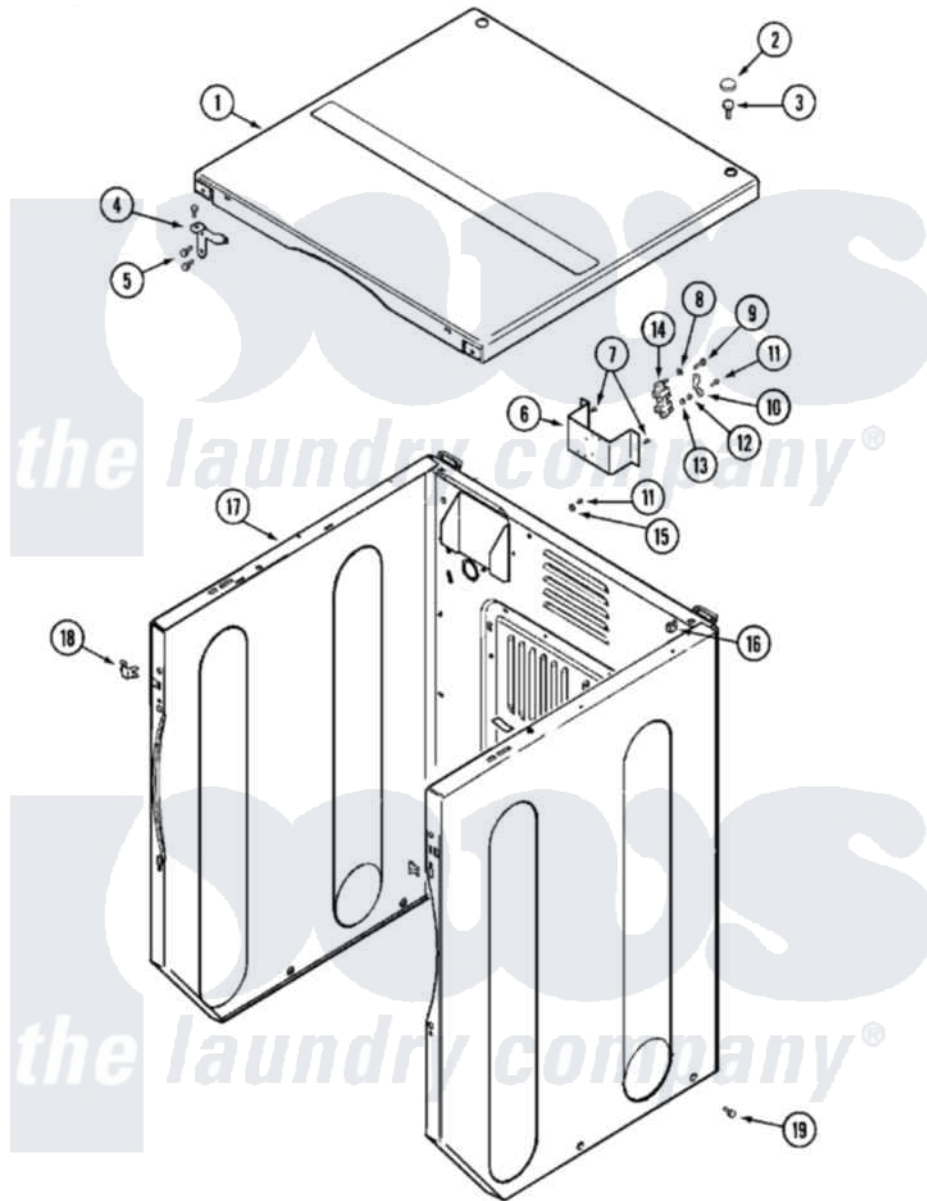

Maytag MLG15MNAEW 02 - CABINET-FRONT (UPPER)

Maytag Commercial Maytag MLG15MNAEW Dryer Parts Parts Diagram 02 - CABINET-FRONT (UPPER)
 Click on the part number to view part

Item	Original Part Number	Replaced By	Status	Part Description
001	33001995	33002124		Cover, Top
002	33001997			Plug, Hole
003	22001883	214354		Screw, Top Cover To Cabnt.
004	33001998			Bracket, Top Cover
"	33001999			Bracket, Top Cover
005	22001995			Screw Note: Screw, Tumbler Front And Shroud
006	NLA		Not Available	BRACKET, TERMINAL BLOCK---NA
007	22001995			Screw Note: Screw, Tumbler Front And Shroud
008	Y311270			Washer, Terminal Block
009	Y312209	W10001200		Screw
010	Y312184			Strap, Grounding
011	NLA		Not Available	SCREW, GROUND STRAP
012	311484	112432		Nut
013	311093			Washer, Terminal Connection

014	33001244		Block, Terminal
015	NLA	Not Available	WASHER, GROUND LUG
016	22001502		Fastener, U-NUt
017	NLA	Not Available	CABINET (WHT)
018	33001980		Fastener, Access Panel
019	213007		Xfor Cabinet See Cabinet, Back