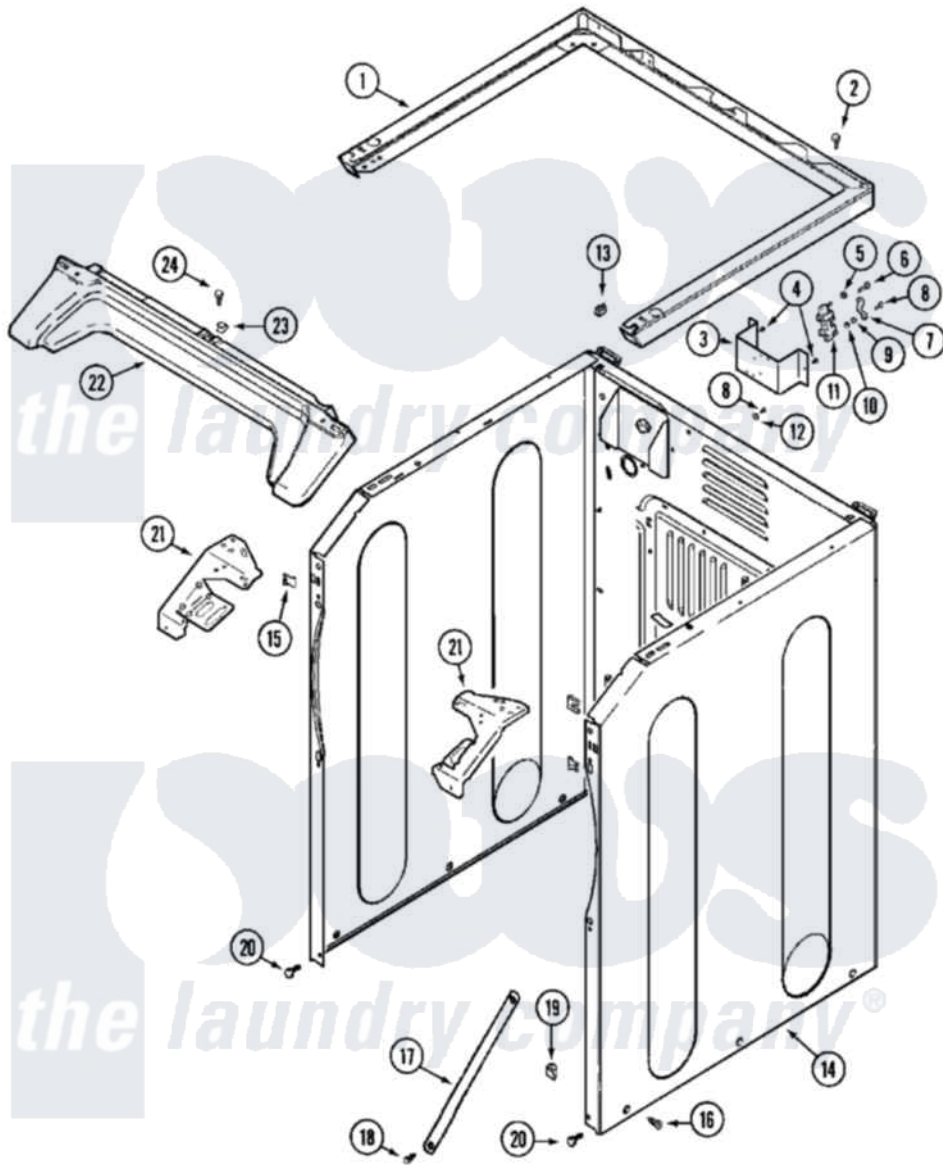

# Maytag MLG15MNAEW 03 - CABINET-FRONT (LOWER)

Maytag Commercial Maytag MLG15MNAEW Dryer Parts Parts Diagram 03 - CABINET-FRONT (LOWER)  
 Click on the part number to view part

Item	Original Part Number	Replaced By	Status	Part Description
001	33002005	<a href="#">33002963</a>		Support, Weld Assembly
002	22001883	<a href="#">214354</a>		Screw, Top Cover To Cabnt.
003	NLA		Not Available	BRACKET, TERMINAL BLOCK---NA
004	<a href="#">22001995</a>			Screw Note: Screw, Tumbler Front And Shroud
005	<a href="#">Y311270</a>			Washer, Terminal Block
006	<a href="#">Y312209</a>	<a href="#">W10001200</a>		Screw
007	<a href="#">Y312184</a>			Strap, Grounding
008	NLA		Not Available	SCREW, GROUND STRAP
009	<a href="#">311484</a>	<a href="#">112432</a>		Nut
010	<a href="#">311093</a>			Washer, Terminal Connection
011	<a href="#">33001244</a>			Block, Terminal
012	NLA		Not Available	WASHER, GROUND LUG
013	<a href="#">22001502</a>			Fastener, U-NUt
014	NLA		Not Available	CABINET (WHT)
015	<a href="#">22002049</a>			Clip Note: Clip, Front Panel

016	<a href="#">213007</a>		Xfor Cabinet See Cabinet, Back
017	22002259	<a href="#">22002767</a>	Brace, Cross
018	<a href="#">22001995</a>		Screw Note: Screw, Tumbler Front And Shroud
019	<a href="#">Y310376</a>		Clip, Door Switch Harness
020	<a href="#">22001995</a>		Screw Note: Screw, Tumbler Front And Shroud
021	<a href="#">33002009</a>		Bracket, Corner
"	33002010	<a href="#">33002473</a>	Bracket, Corner
022	<a href="#">33002011</a>		Cover, Access
023	<a href="#">33002013</a>		Fastener Clip, Access Cover
024	<a href="#">22001995</a>		Screw Note: Screw, Tumbler Front And Shroud
025	<a href="#">33002088</a>		Wire Harness, Main
"	<a href="#">33002089</a>		Wire Harness, Main
026	<a href="#">33001989</a>		Retainer, Vault Switch