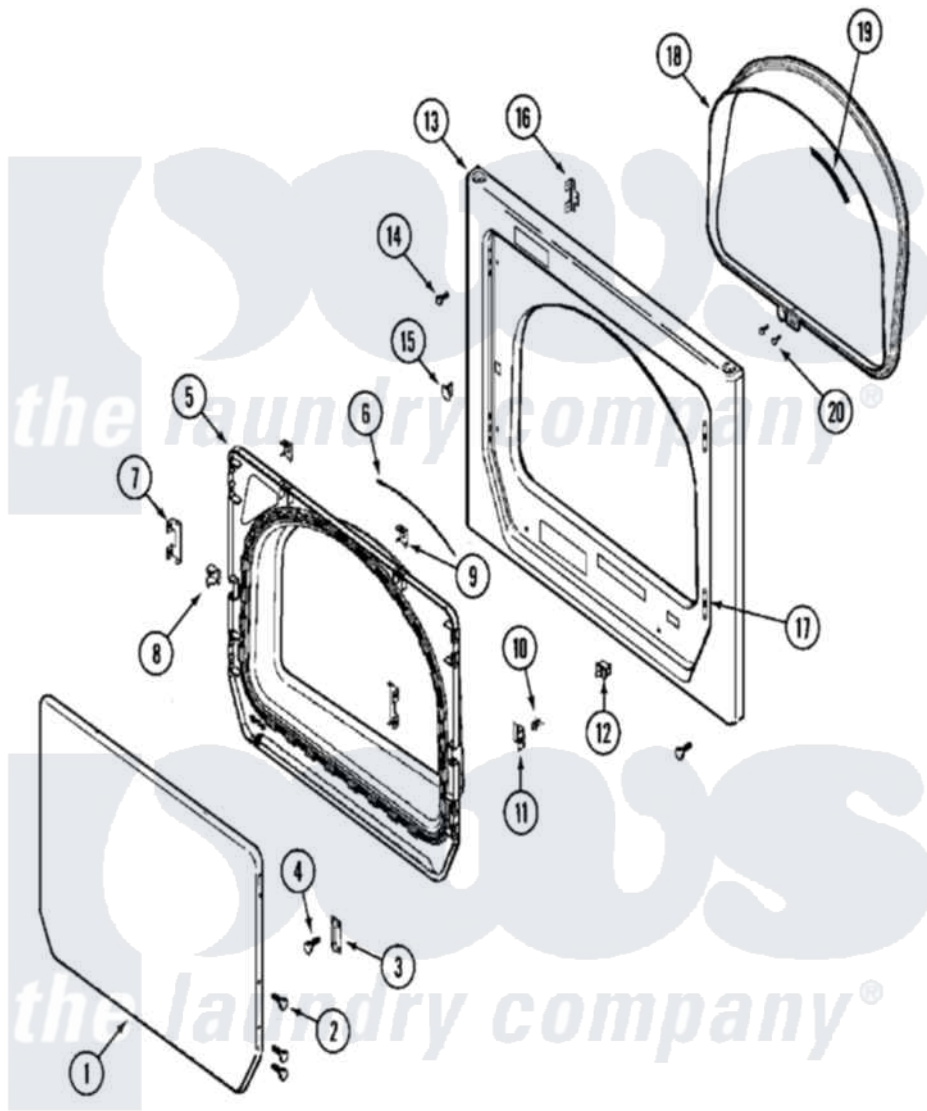

Maytag MLG15MNAEW 04 - DOOR (UPPER)

Maytag [Commercial Maytag MLG15MNAEW Dryer Parts](#) Parts Diagram 04 - DOOR (UPPER)
 Click on the part number to view part

Item	Original Part Number	Replaced By	Status	Part Description
001	33002079	33002128		Panel- Out
002	22002063			Screw No.8-18AB Wafer Head
003	33002017			Hinge, Door
004	22002062	98006631		Screw
005	33002020			Door, Inner W/Seal
006	33002094			Seal, Door
007	22002038			Clip, Door
008	33001763			Plug, Inner Door
"	33002111	33001763		Plug, Inner Door
009	22002039			Clip, Door
010	33001761			Strike, Door
011	33001793			Bracket, Strike
"	33002110	33001793		Bracket, Strike
012	33002239			Switch, Door
013	33001711	33002936		Medallion-
"	33002051		Not Available	SCREW, FRONT PANEL

"	33002081		Panel, Front
014	33001486	98008544	Screw
015	33001791	306436	Door Latch Kit--W
016	33002025		Twin Speednut
017	33001175		Cover, Hinge Hole
018	33002026		Extension, Tumbler Front
019	33001767		Seal, Shroud
020	33001855	33002917	Screw, No.10-16