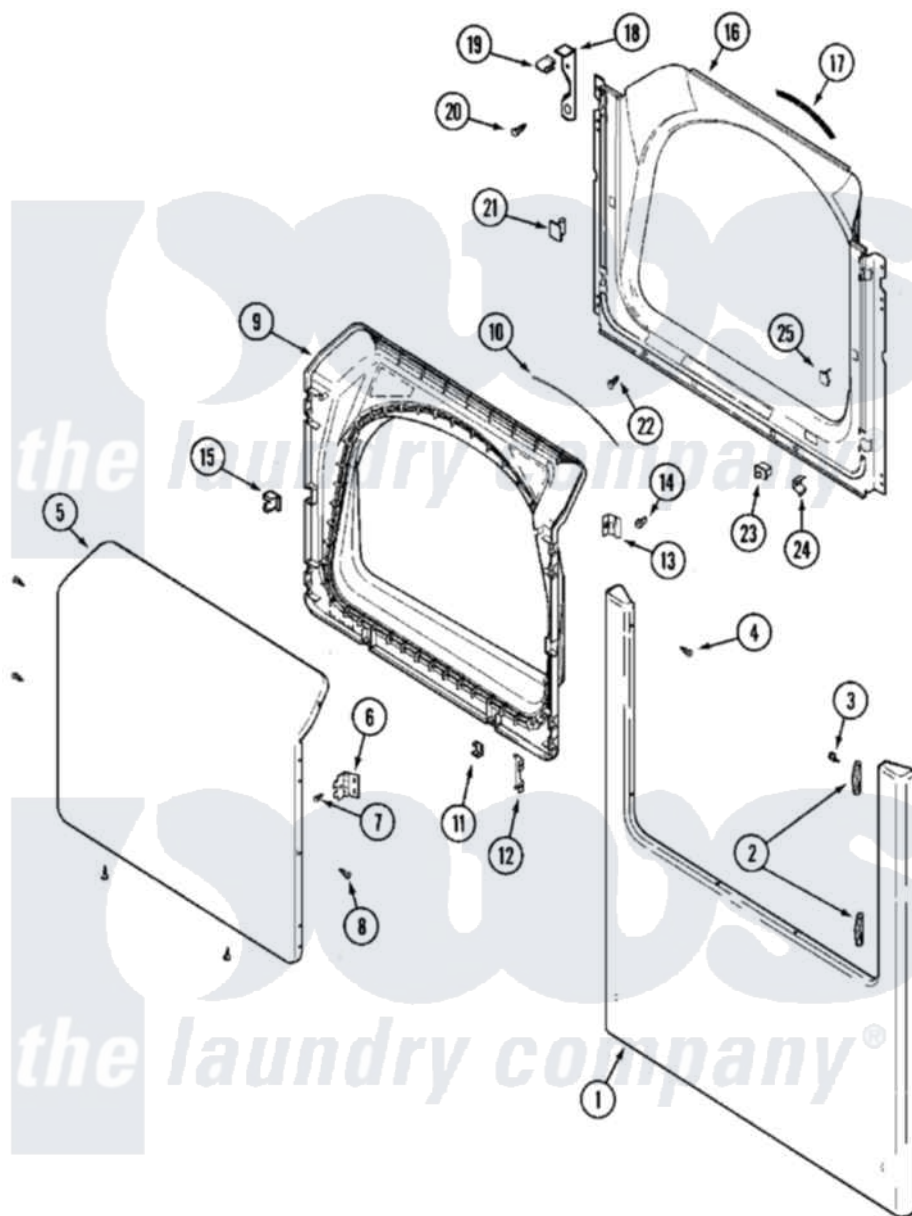

# Maytag MLG15MNAEW 05 - DOOR (LOWER)

Maytag [Commercial Maytag MLG15MNAEW Dryer Parts](#) Parts Diagram 05 - DOOR (LOWER)  
 Click on the part number to view part

Item	Original Part Number	Replaced By	Status	Part Description
001	22002241	<a href="#">22002836</a>		Panel, Front
002	<a href="#">33001764</a>			Cover, Hinge Hole
003	<a href="#">33001846</a>			Screw, Hinge Hole Cover
004	<a href="#">22002243</a>			Screw, Front Panel And Hinge
005	<a href="#">22001979</a>			Door, Outer
006	<a href="#">33001759</a>			Hinge, Door
007	22002062	<a href="#">98006631</a>		Screw
008	<a href="#">22002063</a>			Screw No.8-18AB Wafer Head
009	<a href="#">33001750</a>			Door, Inner/ W Seal
010	<a href="#">33002094</a>			Seal, Door
011	<a href="#">22002039</a>			Clip, Door
012	<a href="#">22002038</a>			Clip, Door
013	<a href="#">33001793</a>			Bracket, Strike
014	<a href="#">33001761</a>			Strike, Door
015	<a href="#">33001763</a>			Plug, Inner Door
016	<a href="#">33001778</a>			Shroud

017	<a href="#">33001767</a>		Seal, Shroud
018	<a href="#">22002991</a>		Kit, Access Cover Hook
019	<a href="#">33002037</a>		Fastener, Access Cover Hook
020	<a href="#">22001995</a>		Screw Note: Screw, Tumbler Front And Shroud
021	33001791	<a href="#">306436</a>	Door Latch Kit--W
022	<a href="#">33001768</a>		Screw, Shroud Note: Screw, Shroud And Outlet Duct
023	<a href="#">33002239</a>		Switch, Door
024	<a href="#">33001760</a>		Bracket, Hinge
025	Y304578	<a href="#">LA-1003</a>	Door Catch Kit