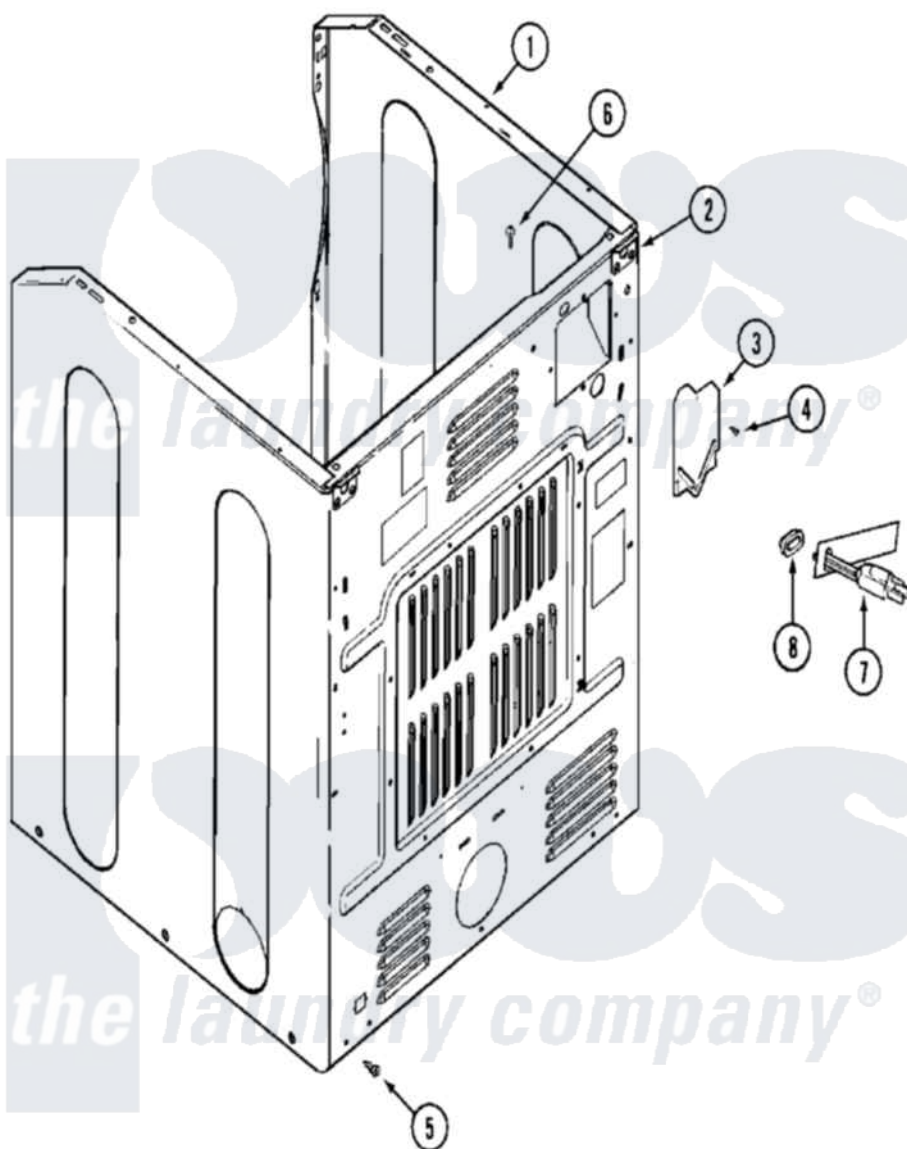

Maytag MLG15MNAEW 06 - CABINET-REAR

Maytag [Commercial Maytag MLG15MNAEW Dryer Parts](#) Parts Diagram 06 - CABINET-REAR
 Click on the part number to view part

Item	Original Part Number	Replaced By	Status	Part Description
001	NLA		Not Available	CABINET (WHT-LWR)
"	NLA		Not Available	PLUG, HOLE (LWR)
002	NLA		Not Available	BRACKET, CABINET HINGE (LWR)
003	33001795			Cover, Terminal Block
004	22001995			Screw Note: Screw, Tumbler Front And Shroud
005	22001995			Screw Note: Screw, Tumbler Front And Shroud
006	210186	3370225		Screw
007	308966		Not Available	CORD, POWER (EXPORT)
"	33001819		Not Available	CORD, POWER (AS WRAPPED)
008	216183			Grommet, Cord Export