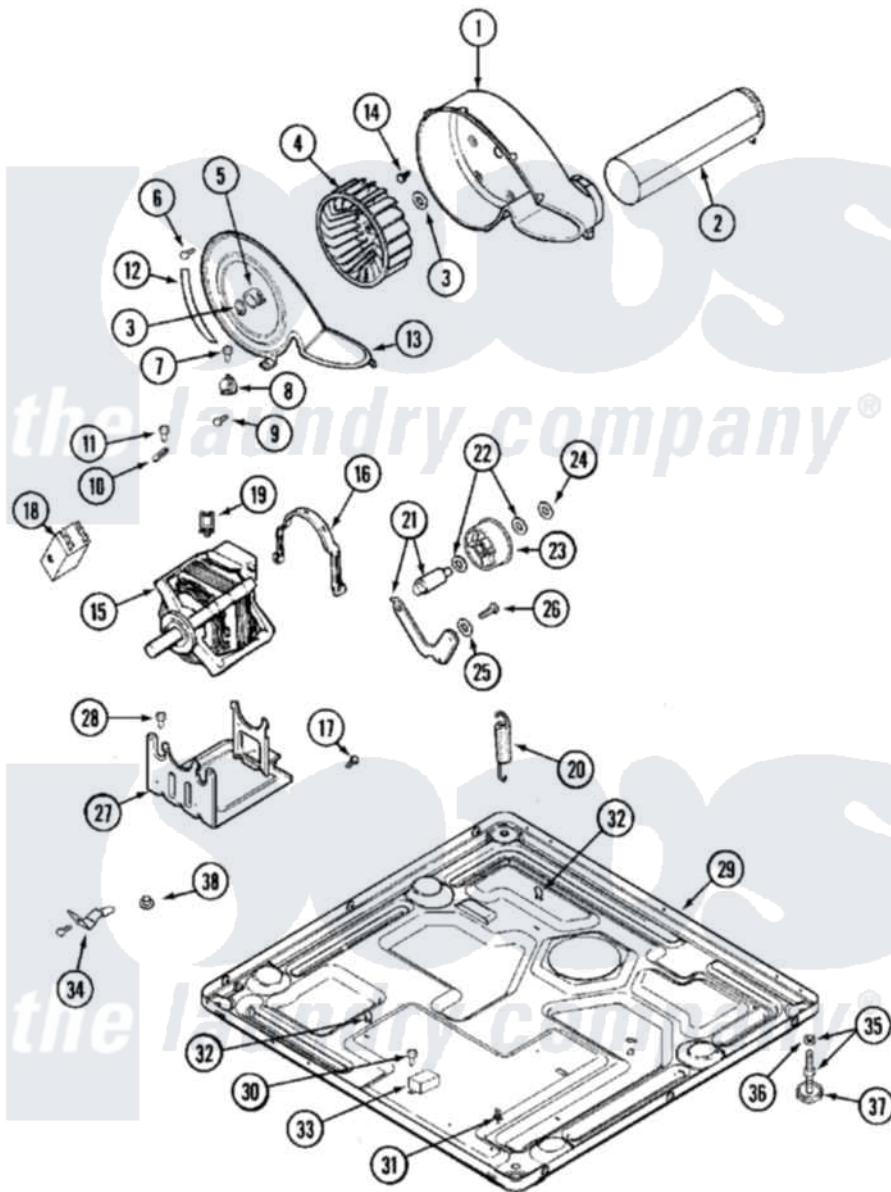

Maytag MLG15MNAEW 09 - MOTOR DRIVE

Maytag [Commercial Maytag MLG15MNAEW Dryer Parts](#) Parts Diagram 09 - MOTOR DRIVE
 Click on the part number to view part

Item	Original Part Number	Replaced By	Status	Part Description
001	33001789			Housing, Blower
002	22001995			Screw Note: Screw, Tumbler Front And Shroud
"	33001800			Duct Assembly, Exhaust
003	410233	9703438		Ring-Retrn
004	33001790			Wheel, Blower
005	312967			Clamp, Blower Housing
006	33001855	33002917		Screw, No.10-16
007	Y313561			Screw---NA
008	303392			Thermostat, Cycling
"	306967			Thermostat, Multi-Temp Part Not Used Mde26ct-MN Only
"	33001306			Wire Harness, Thermostats
009	22001996	3370225		Screw
010	33001762			Fuse, Thermal
011	NLA		Not Available	SCREW, THERMAL CUT-OFF
012	NLA		Not Available	SEAL, BLOWER COVER