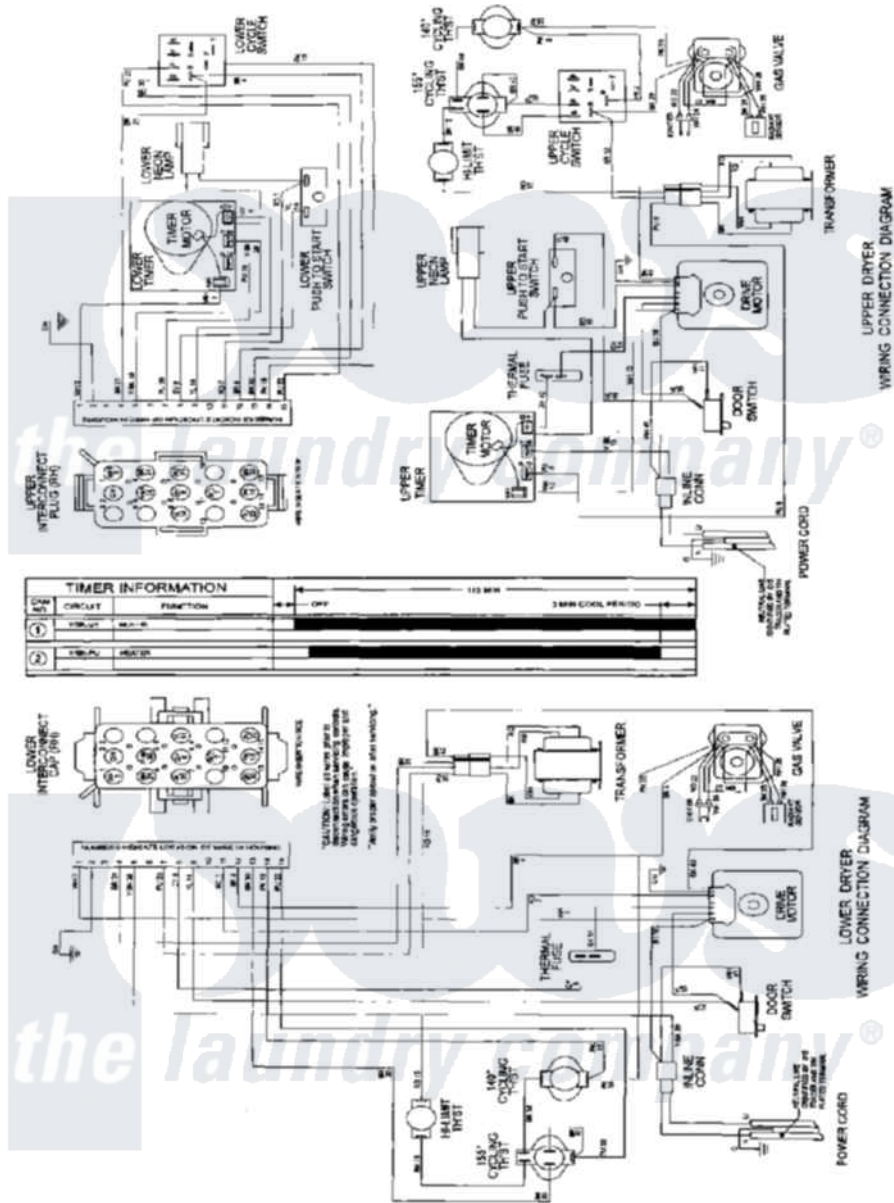

Maytag MLG15MNAEW 10 - WIRING INFORMATION (GAS)

Maytag [Commercial Maytag MLG15MNAEW Dryer Parts](#) Parts Diagram 10 - WIRING INFORMATION (GAS)
 Click on the part number to view part

Item	Original Part Number	Replaced By	Status	Part Description
001	NLA		Not Available	WIRING INFORMATION